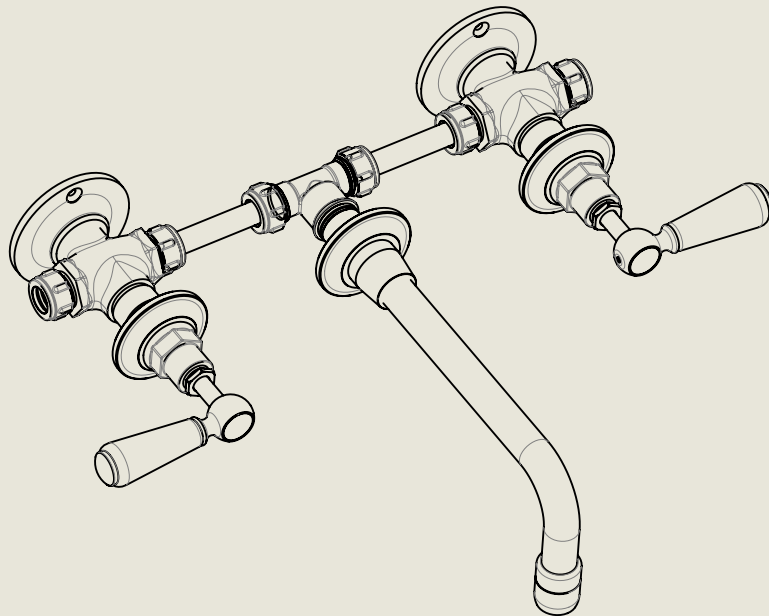

BY APPOINTMENT TO  
HER MAJESTY QUEEN ELIZABETH II  
MANUFACTURE OF KITCHEN & BATHROOM TAPS & MIXERS  
BARBER WILSONS & CO. LTD  
LONDON

LONDON

BARBER WILSONS & CO

EST. 1905

American adapters fitted as standard when purchased via BW&Co USA

Model No.	Description	
RCL6454-1890	Regent China Lever 6454, 1890's Style	Complete

BY APPOINTMENT TO  
HER MAJESTY QUEEN ELIZABETH II  
MANUFACTURE OF KITCHEN & BATHROOM TAPS & MIXERS  
BARBER WILSONS & CO. LTD  
LONDON

LONDON

BARBER WILSONS & CO

EST. 1905

American adapters fitted as standard when purchased via BW&Co USA

Model No.

RCL6454-1890

Description

Regent China Lever 6454, 1890'S STYLE

Model No.	Description	
RCL6454-1890	Regent China Lever 6454, 1890's Style	Second Fix

BY APPOINTMENT TO  
HER MAJESTY QUEEN ELIZABETH II  
MANUFACTURE OF KITCHEN & BATHROOM TAPS & MIXERS  
BARBER WILSONS & CO. LTD  
LONDON