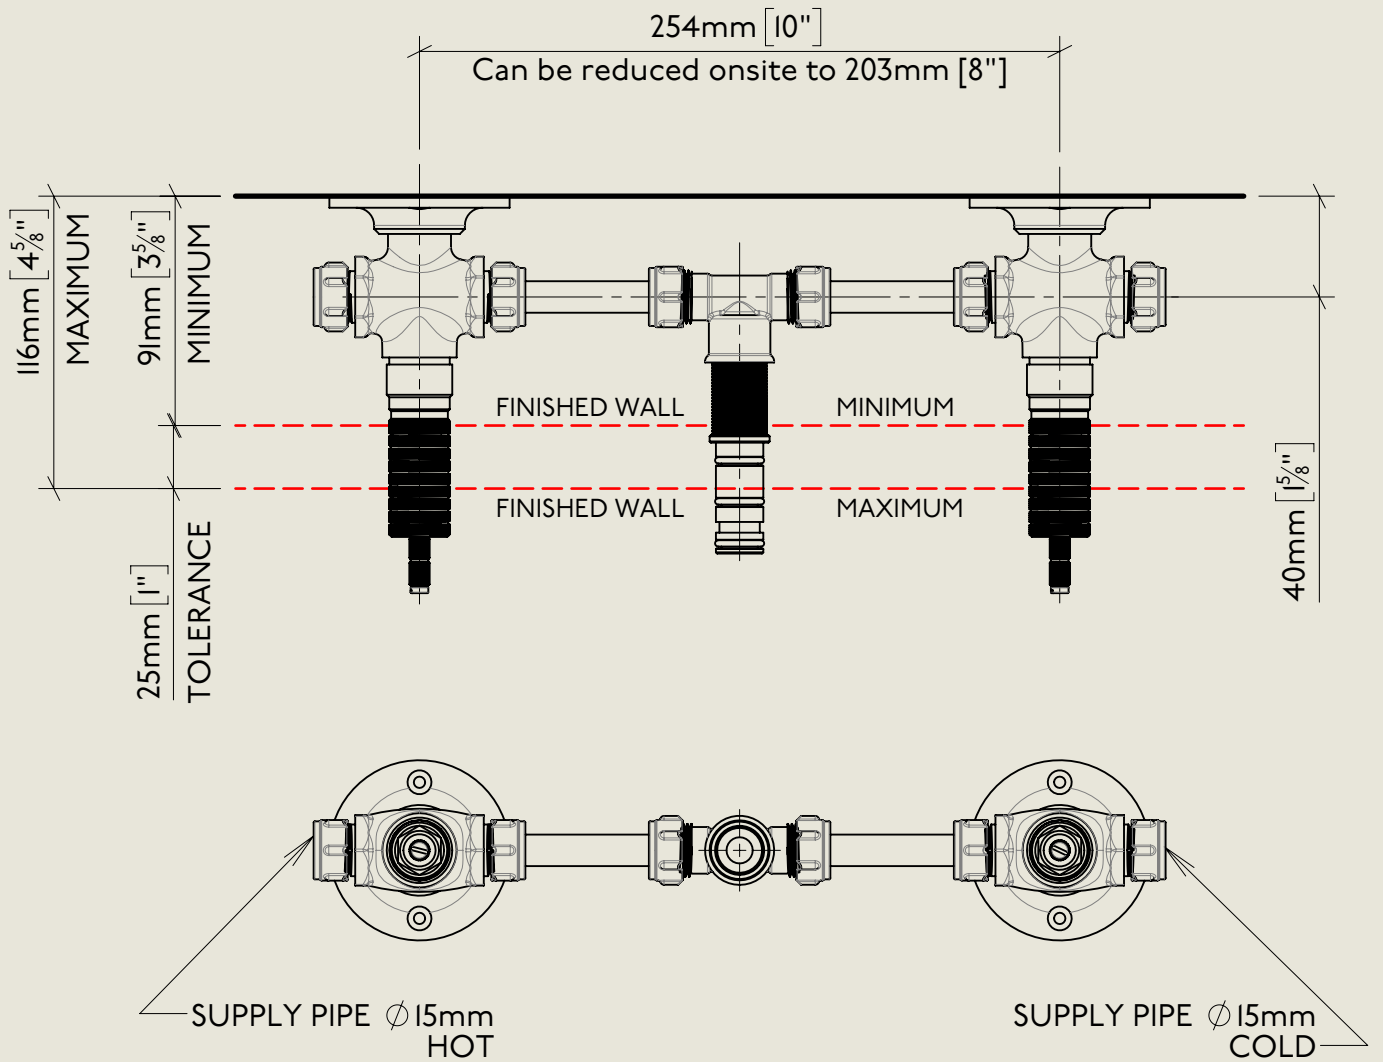

Model No.	Description	
RCL6454-1890	Regent China Lever 6454, 1890's Style	Complete

BY APPOINTMENT TO  
HER MAJESTY QUEEN ELIZABETH II  
MANUFACTURE OF KITCHEN & BATHROOM TAPS & MIXERS  
BARBER WILSONS & CO. LTD  
LONDON

LONDON

BARBER WILSONS & CO

EST. 1905

American adapters fitted as standard when purchased via BW&Co USA

Model No.

RCL6454-1890

Description

Regent China Lever 6454, 1890'S STYLE

Model No.	Description	
RCL6454-1890	Regent China Lever 6454, 1890's Style	Second Fix

BY APPOINTMENT TO  
HER MAJESTY QUEEN ELIZABETH II  
MANUFACTURE OF KITCHEN & BATHROOM TAPS & MIXERS  
BARBER WILSONS & CO. LTD  
LONDON

LONDON **BARBER WILSONS & CO** EST. 1905

American adapters fitted as standard when purchased via BW&Co USA

Model No.	Description	Instruction
RCL6454-1890	Regent China Lever 6454, 1890's Style	Instruction