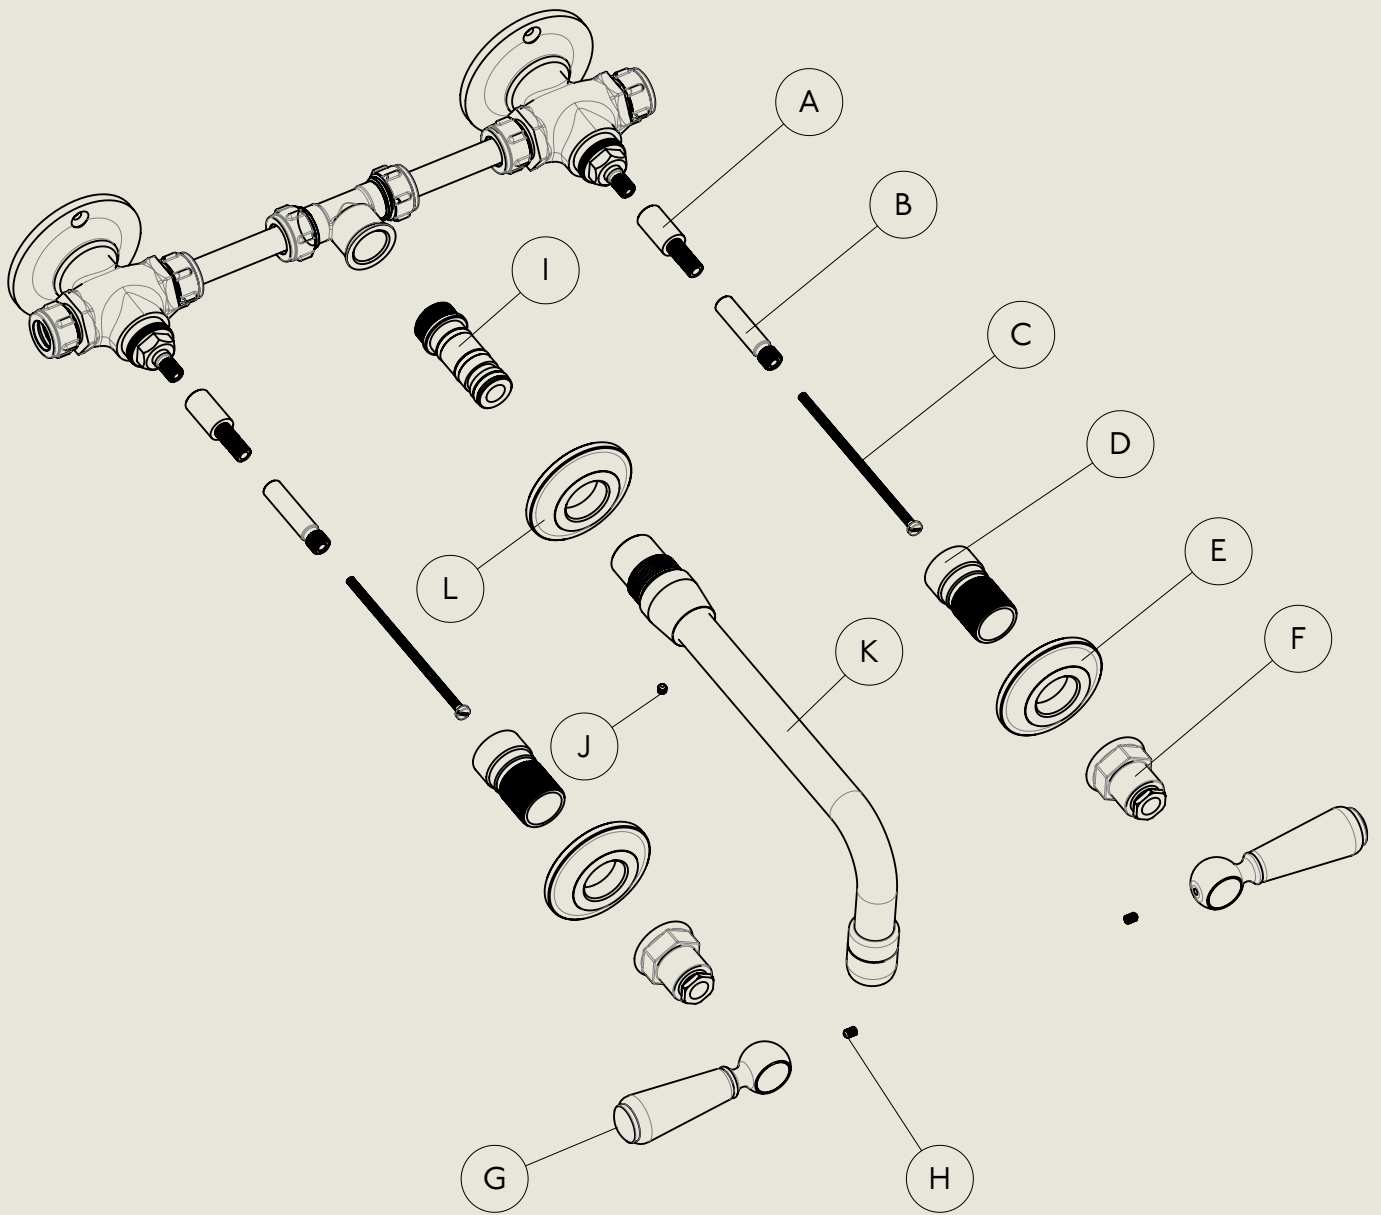

LONDON

BARBER WILSONS & CO

EST. 1905

American adapters fitted as standard when purchased via BW&Co USA

Model No.

RCL6454-1890

Description

Regent China Lever 6454, 1890'S STYLE

First Fix

BY APPOINTMENT TO  
HER MAJESTY QUEEN ELIZABETH II  
MANUFACTURE OF KITCHEN & BATHROOM TAPS & MIXERS  
BARBER WILSONS & CO. LTD  
LONDON

LONDON BARBER WILSONS & CO EST. 1905

American adapters fitted as standard when purchased via BW&Co USA

Model No.	Description	
RCL6454-1890	Regent China Lever 6454, 1890's Style	Second Fix

BY APPOINTMENT TO  
HER MAJESTY QUEEN ELIZABETH II  
MANUFACTURE OF KITCHEN & BATHROOM TAPS & MIXERS  
BARBER WILSONS & CO. LTD  
LONDON

LONDON **BARBER WILSONS & CO** EST. 1905

American adapters fitted as standard when purchased via BW&Co USA

Model No.	Description	Instruction
RCL6454-1890	Regent China Lever 6454, 1890's Style	Instruction