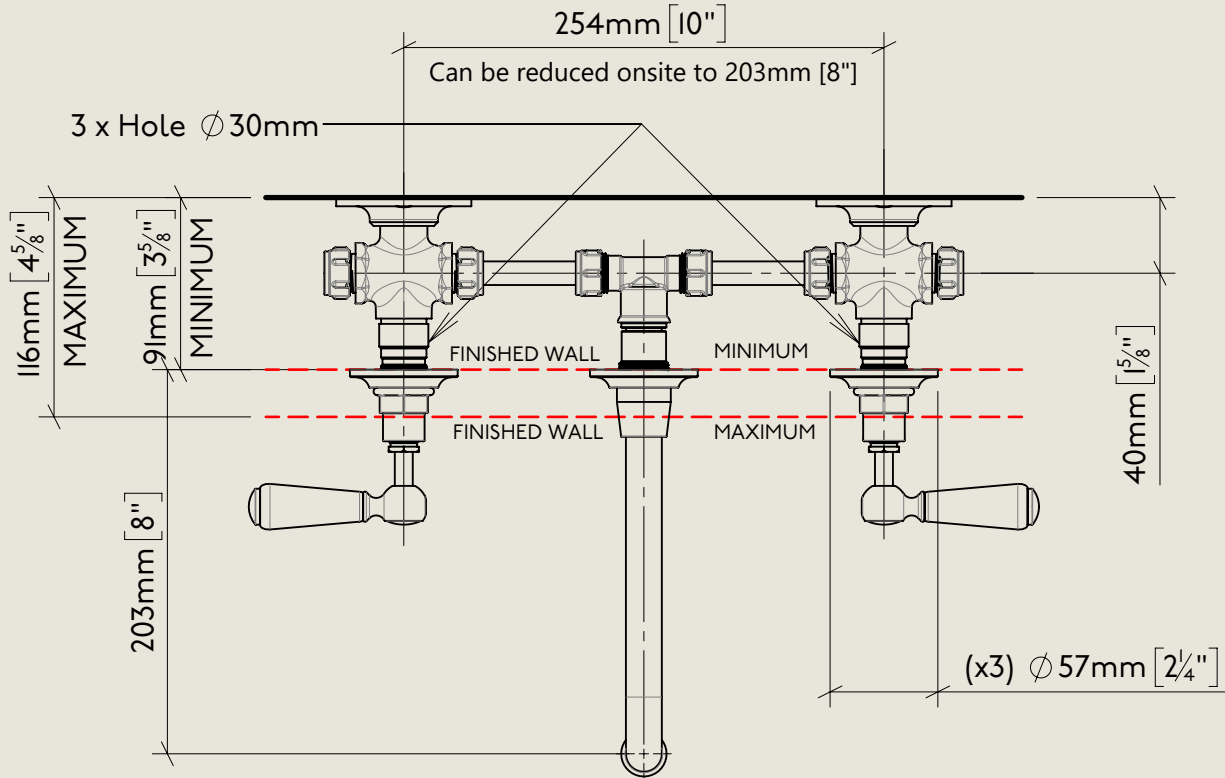

BY APPOINTMENT TO
HER MAJESTY QUEEN ELIZABETH II
MANUFACTURE OF KITCHEN & BATHROOM TAPS & MIXERS
BARBER WILSONS & CO. LTD
LONDON

LONDON

BARBER WILSONS & CO

EST. 1905

American adapters fitted as standard when purchased via BW&Co USA

Model No.	Description	
RCL6454-1890	Regent China Lever 6454, 1890's Style	Complete