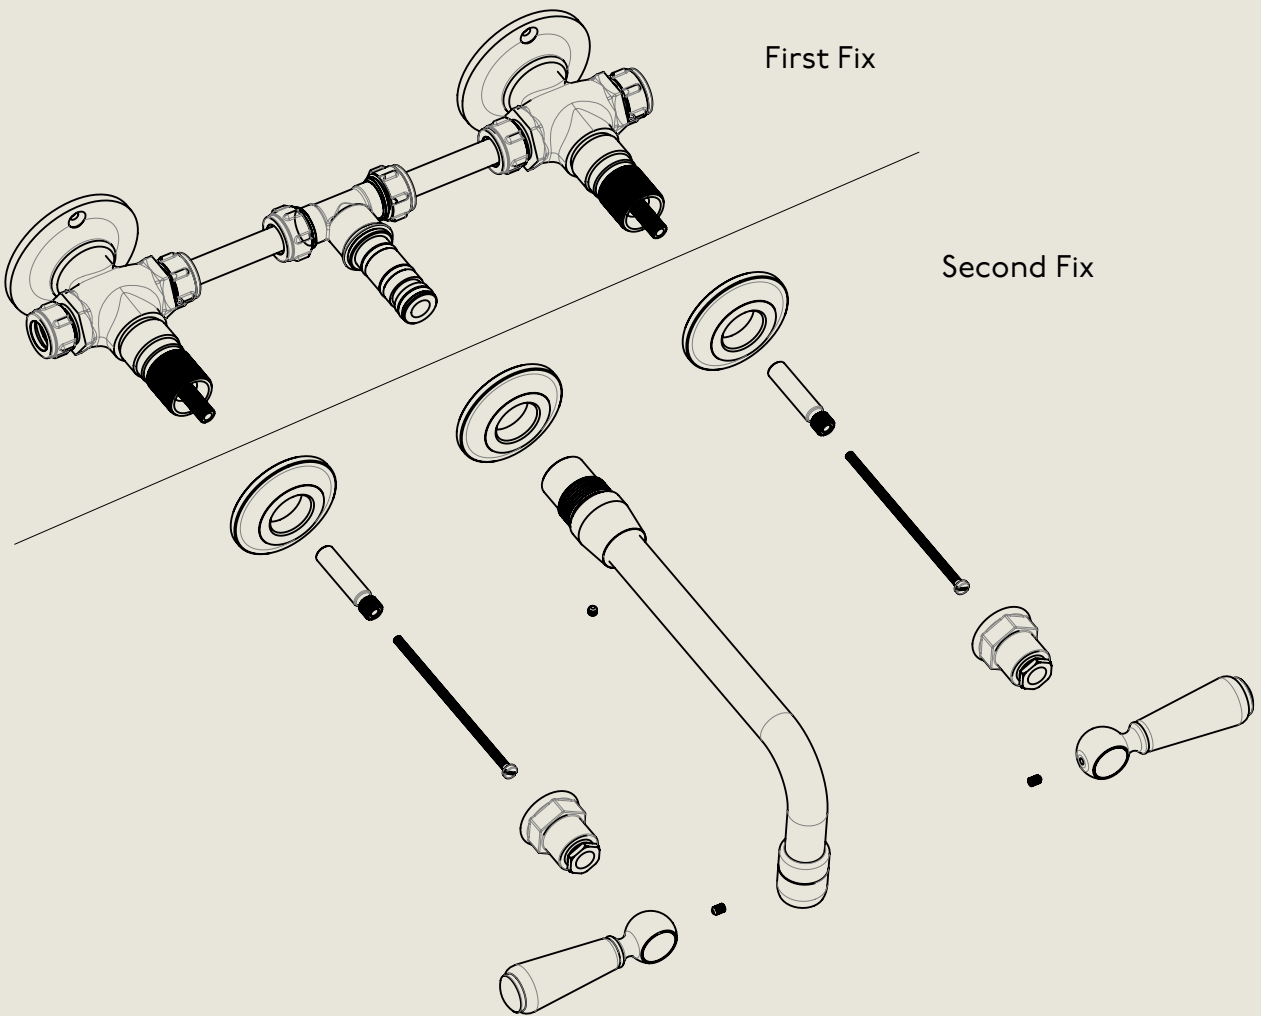

LONDON

BARBER WILSONS & CO

EST. 1905

American adapters fitted as standard when purchased via BW&Co USA

Model No.

RCL6454-1890

Description

Regent China Lever 6454, 1890'S STYLE

First Fix

BY APPOINTMENT TO  
HER MAJESTY QUEEN ELIZABETH II  
MANUFACTURE OF KITCHEN & BATHROOM TAPS & MIXERS  
BARBER WILSONS & CO. LTD  
LONDON

LONDON BARBER WILSONS & CO EST. 1905

American adapters fitted as standard when purchased via BW&Co USA

Model No.	Description	
RCL6454-1890	Regent China Lever 6454, 1890's Style	Second Fix

BY APPOINTMENT TO  
HER MAJESTY QUEEN ELIZABETH II  
MANUFACTURE OF KITCHEN & BATHROOM TAPS & MIXERS  
BARBER WILSONS & CO. LTD  
LONDON

LONDON **BARBER WILSONS & CO** EST. 1905

American adapters fitted as standard when purchased via BW&Co USA

Model No.	Description	Instruction
RCL6454-1890	Regent China Lever 6454, 1890's Style	Instruction