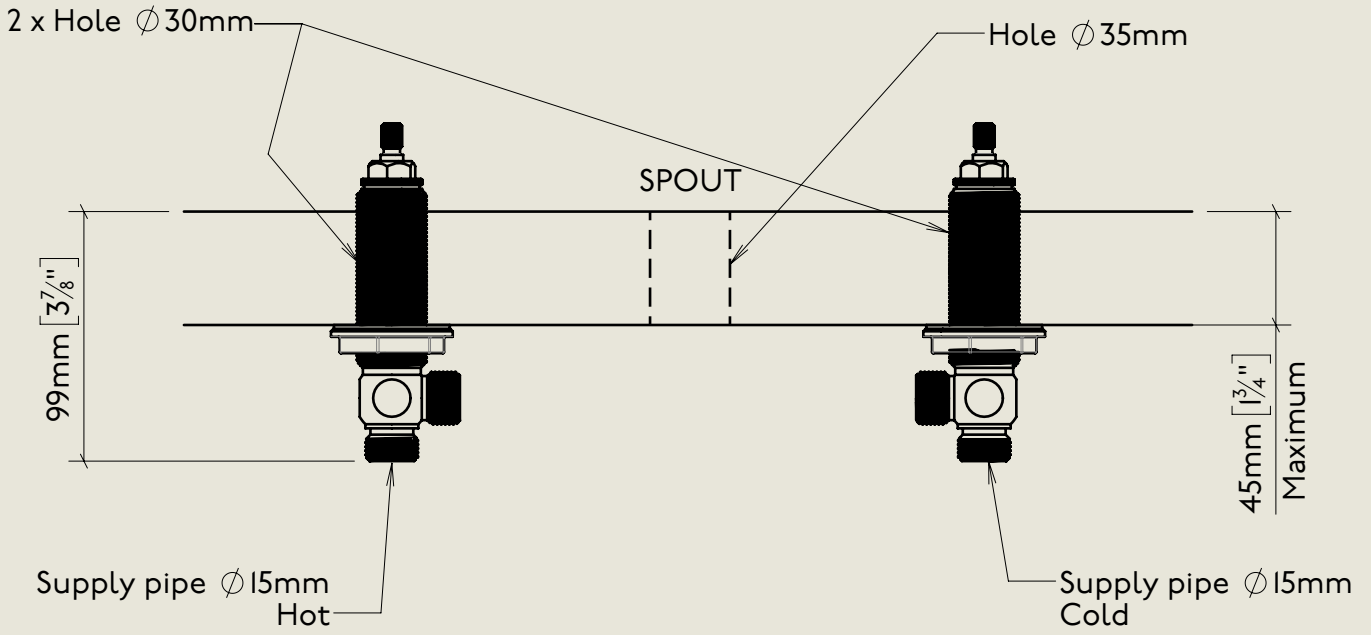

Model No.	Description	
RCL6450-1900	Regent China Lever 6450, 1900's Style Three Hole Basin Mixer with Pop Up Waste	Complete

BY APPOINTMENT TO
HER MAJESTY QUEEN ELIZABETH II
MANUFACTURE OF KITCHEN & BATHROOM TAPS & MIXERS
BARBER WILSONS & CO. LTD
LONDON

LONDON **BARBER WILSONS & CO** EST. 1905

American adapters fitted as standard when purchased via BW&Co USA

Model No.	Description	
XXXX-XXXX	Three Hole Basin Mixer with Pop Up Waste	First Fix

BY APPOINTMENT TO
HER MAJESTY QUEEN ELIZABETH II
MANUFACTURE OF KITCHEN & BATHROOM TAPS & MIXERS
BARBER WILSONS & CO. LTD
LONDON

LONDON BARBER WILSONS & CO EST. 1905

American adapters fitted as standard when purchased via BW&Co USA

<p>Model No. RCL6450-1900</p>	<p>Description Regent China Lever 6450, 1900's Style Three Hole Basin Mixer with Pop Up Waste</p>	<p>Second Fix</p>
--	--	-------------------

Model No.	Description	Valve
RCL6450-1900	Regent China Lever 6450, 1900's Style Three Hole Basin Mixer with Pop Up Waste	Valve