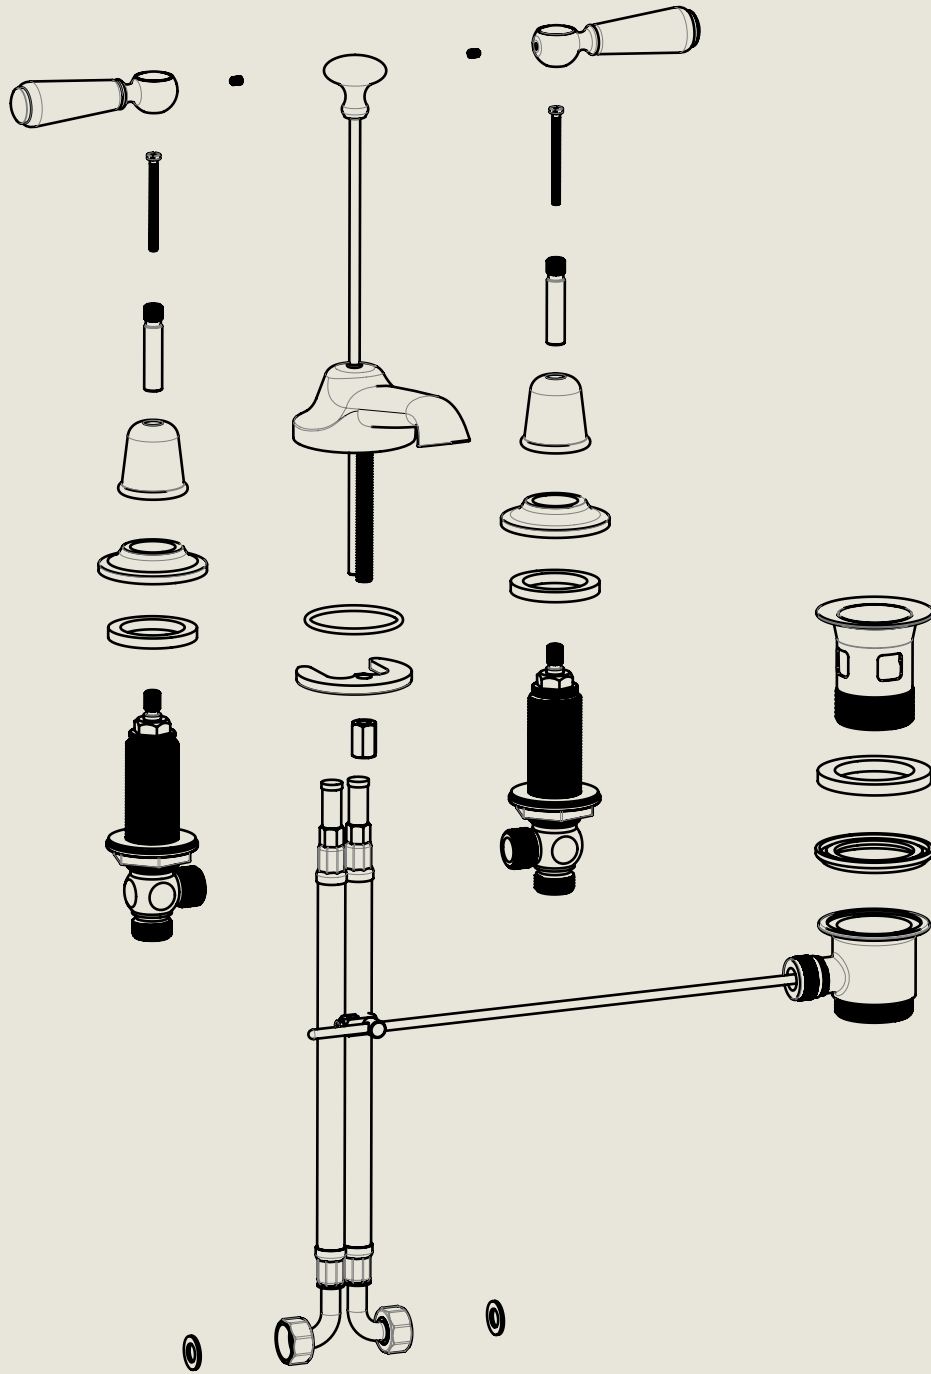

Model No.	Description	
RCL6450-1900	Regent China Lever 6450, 1900's Style Three Hole Basin Mixer with Pop Up Waste	Complete

BY APPOINTMENT TO
HER MAJESTY QUEEN ELIZABETH II
MANUFACTURE OF KITCHEN & BATHROOM TAPS & MIXERS
BARBER WILSONS & CO. LTD
LONDON

LONDON **BARBER WILSONS & CO** EST. 1905

American adapters fitted as standard when purchased via BW&Co USA

Model No.	Description	
XXXX-XXXX	Three Hole Basin Mixer with Pop Up Waste	First Fix

BY APPOINTMENT TO
HER MAJESTY QUEEN ELIZABETH II
MANUFACTURE OF KITCHEN & BATHROOM TAPS & MIXERS
BARBER WILSONS & CO. LTD
LONDON

LONDON BARBER WILSONS & CO EST. 1905

American adapters fitted as standard when purchased via BW&Co USA

<p>Model No. RCL6450-1900</p>	<p>Description Regent China Lever 6450, 1900's Style Three Hole Basin Mixer with Pop Up Waste</p>	<p>Second Fix</p>
--	--	-------------------

Model No.	Description	Valve
RCL6450-1900	Regent China Lever 6450, 1900's Style Three Hole Basin Mixer with Pop Up Waste	Valve