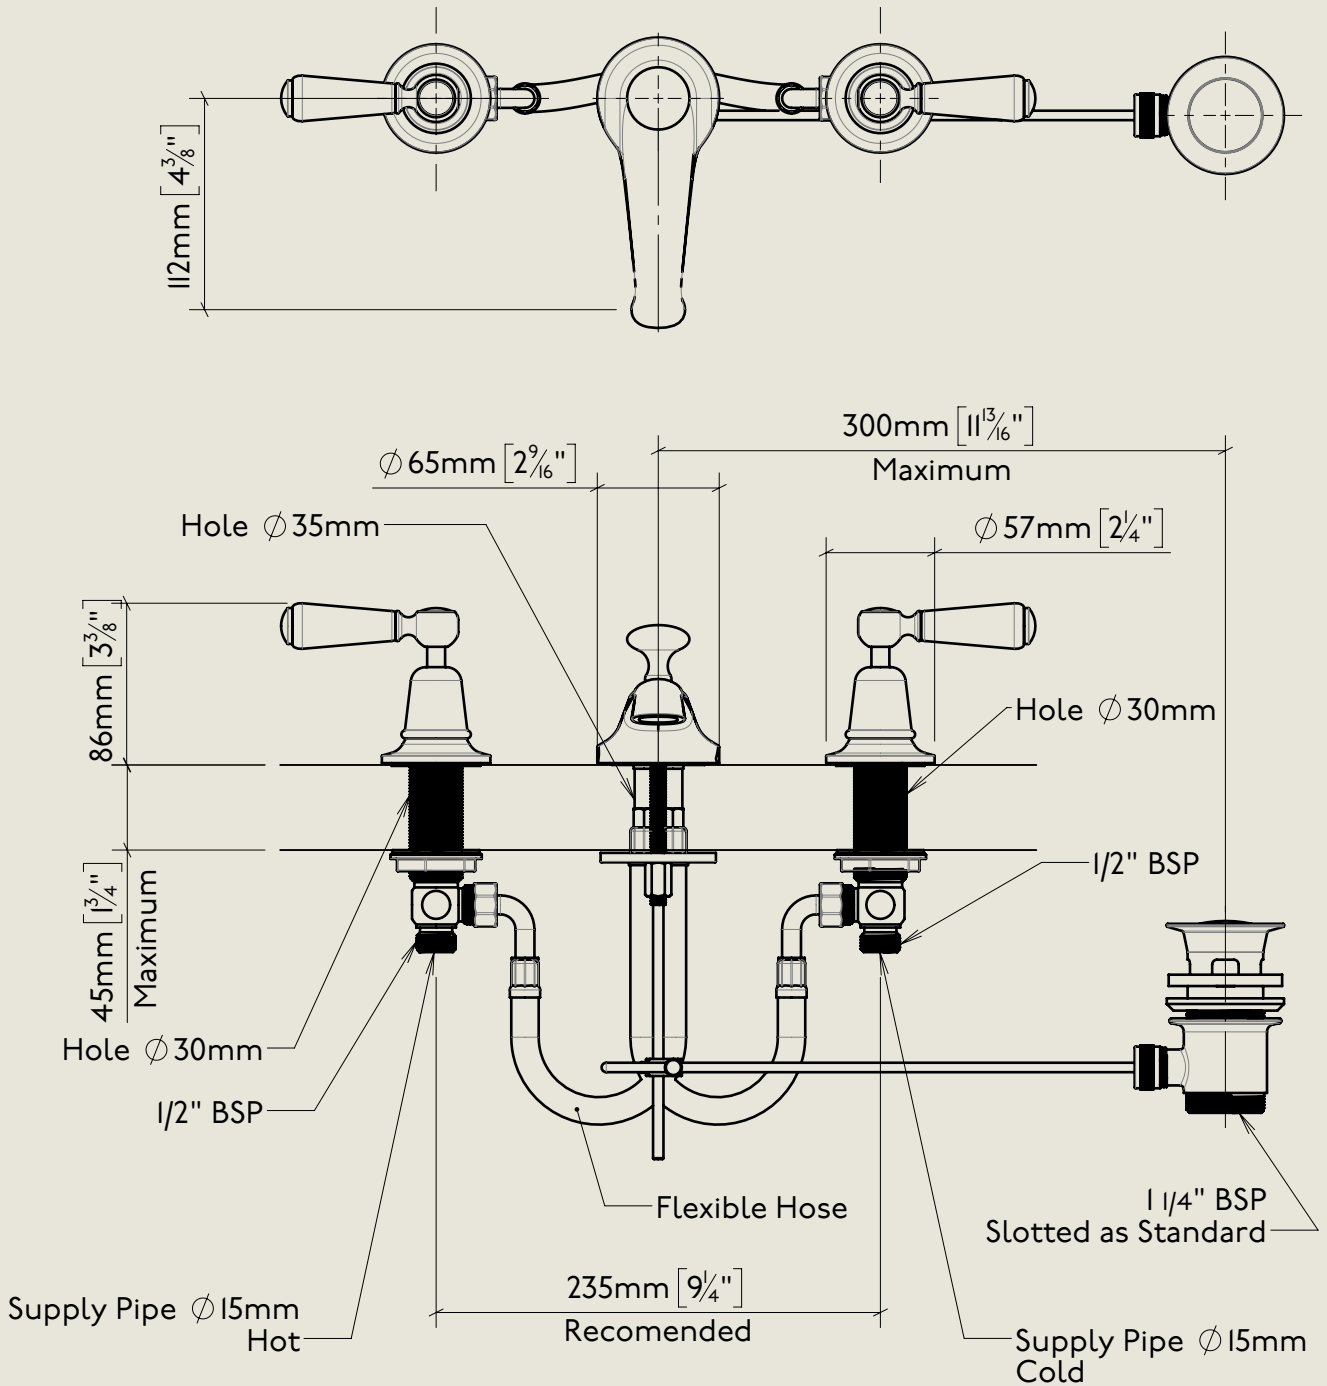

BY APPOINTMENT TO
HER MAJESTY QUEEN ELIZABETH II
MANUFACTURE OF KITCHEN & BATHROOM TAPS & MIXERS
BARBER WILSONS & CO. LTD
LONDON

LONDON

BARBER WILSONS & CO

EST. 1905

American adapters fitted as standard when purchased via BW&Co USA

Model No.	Description	
RCL6450-1900	Regent China Lever 6450, 1900's Style Three Hole Basin Mixer with Pop Up Waste	Complete