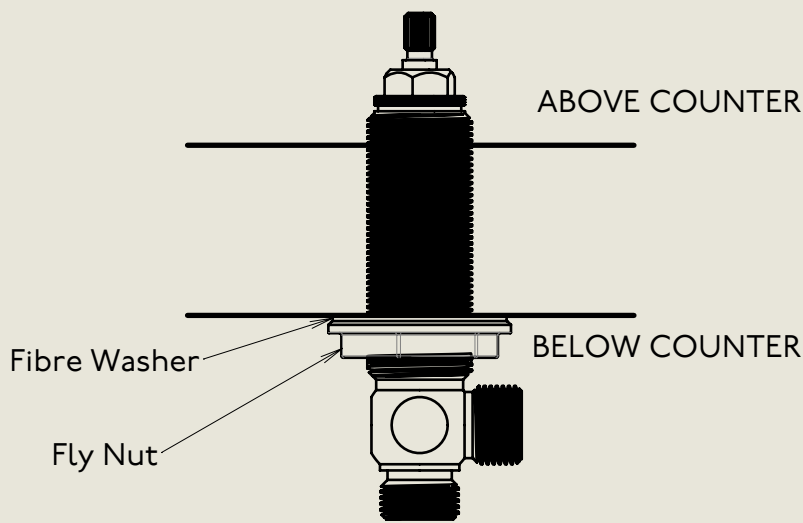

Model No.	Description	
RCL6450-1900	Regent China Lever 6450, 1900's Style Three Hole Basin Mixer with Pop Up Waste	Complete

BY APPOINTMENT TO
HER MAJESTY QUEEN ELIZABETH II
MANUFACTURE OF KITCHEN & BATHROOM TAPS & MIXERS
BARBER WILSONS & CO. LTD
LONDON

LONDON **BARBER WILSONS & CO** EST. 1905

American adapters fitted as standard when purchased via BW&Co USA

Model No.	Description	
XXXX-XXXX	Three Hole Basin Mixer with Pop Up Waste	First Fix

BY APPOINTMENT TO
HER MAJESTY QUEEN ELIZABETH II
MANUFACTURE OF KITCHEN & BATHROOM TAPS & MIXERS
BARBER WILSONS & CO. LTD
LONDON

LONDON BARBER WILSONS & CO EST. 1905

American adapters fitted as standard when purchased via BW&Co USA

<p>Model No. RCL6450-1900</p>	<p>Description Regent China Lever 6450, 1900's Style Three Hole Basin Mixer with Pop Up Waste</p>	<p>Second Fix</p>
--	--	-------------------

Model No.	Description	Valve
RCL6450-1900	Regent China Lever 6450, 1900's Style Three Hole Basin Mixer with Pop Up Waste	Valve