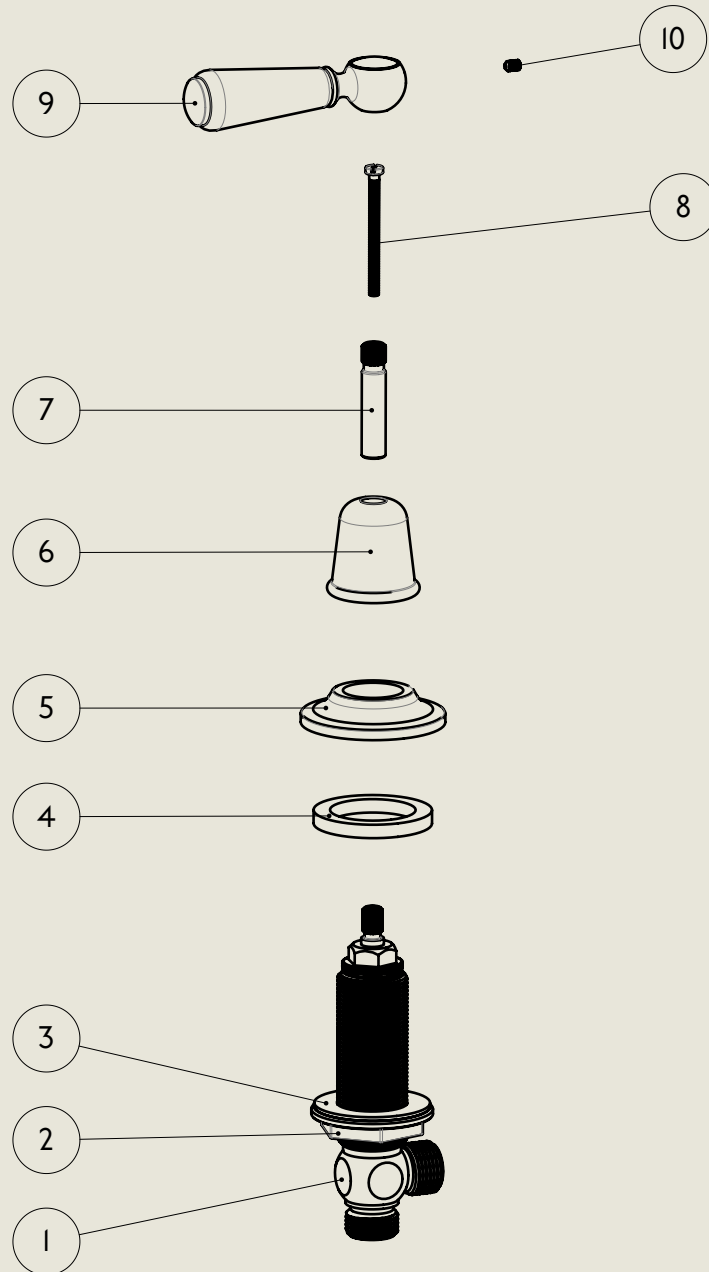

BY APPOINTMENT TO
HER MAJESTY QUEEN ELIZABETH II
MANUFACTURE OF KITCHEN & BATHROOM TAPS & MIXERS
BARBER WILSONS & CO. LTD
LONDON

LONDON **BARBER WILSONS & CO** EST. 1905

American adapters fitted as standard when purchased via BW&Co USA

Model No.	Description	Valve
RCL6450-1900	Regent China Lever 6450, 1900's Style Three Hole Basin Mixer with Pop Up Waste	Valve