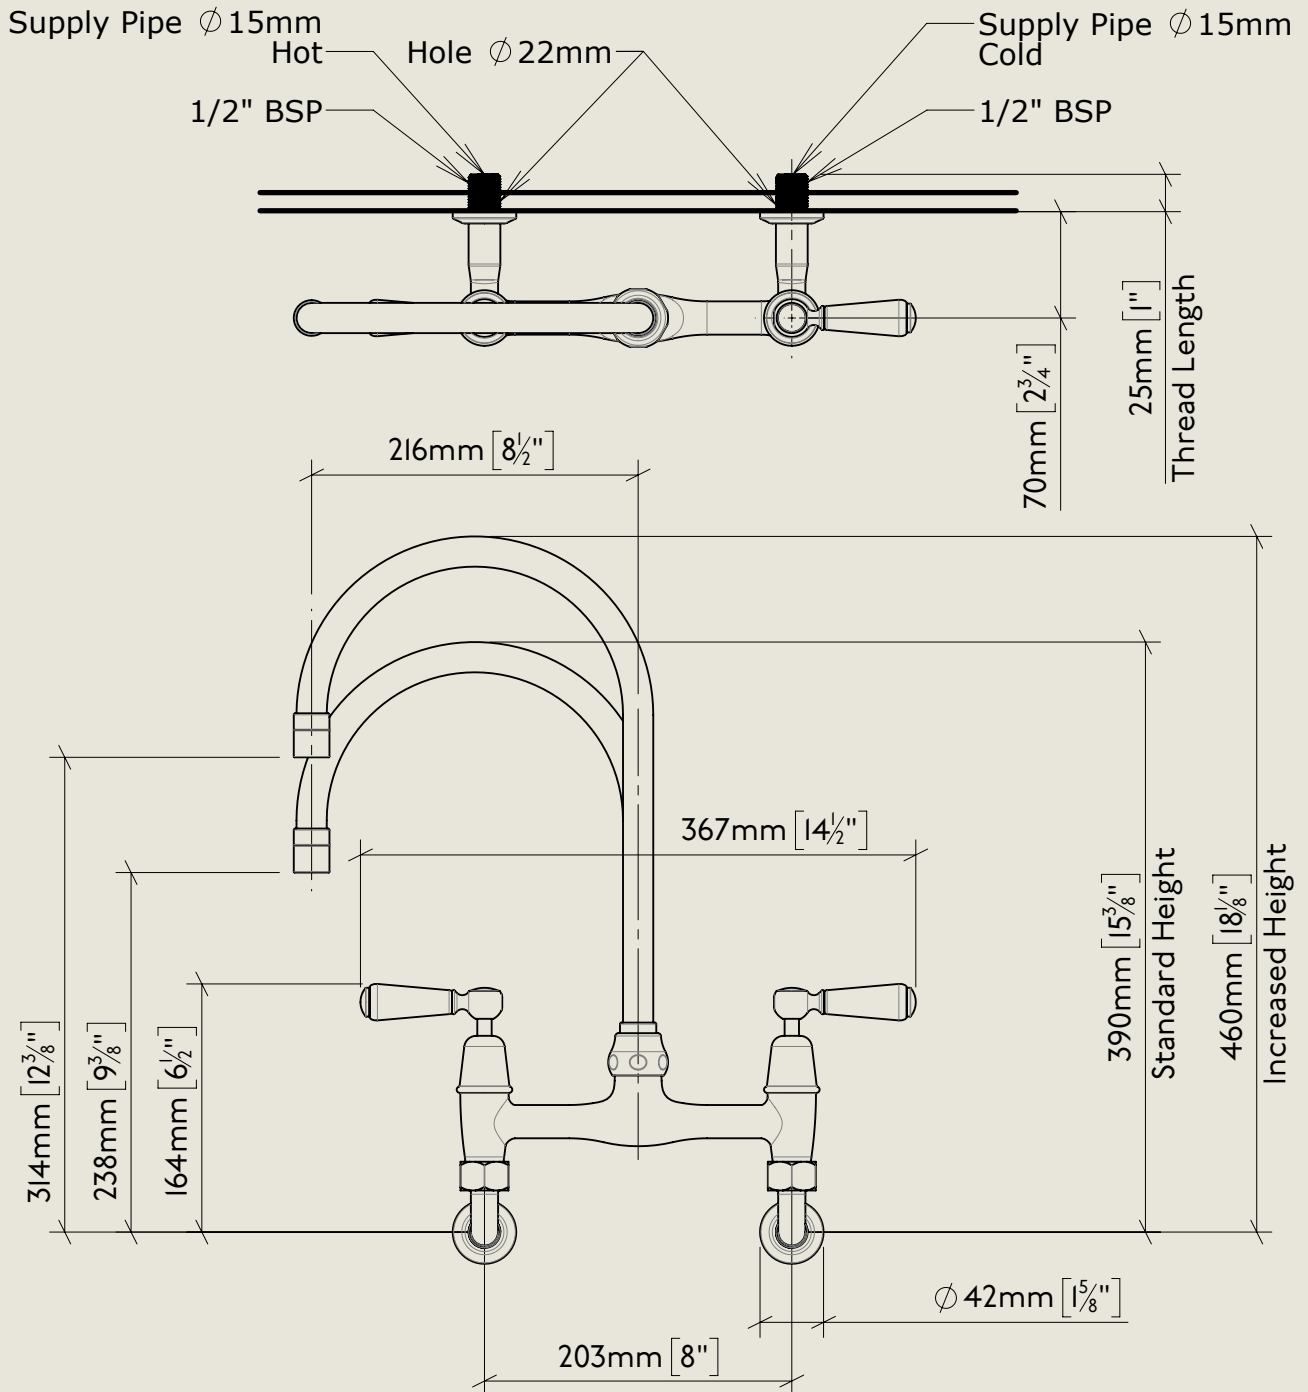

BY APPOINTMENT TO
HER MAJESTY QUEEN ELIZABETH II
MANUFACTURE OF KITCHEN & BATHROOM TAPS & MIXERS
BARBER WILSONS & CO. LTD
LONDON

LONDON

BARBER WILSONS & CO

EST. 1905

American adapters fitted as standard when purchased via BW&Co USA

<p>Model No. RCL2010-I900</p>	<p>Description Regent China Lever 2010, 1900's Style</p>	<p>Complete</p>
-----------------------------------	--	-----------------

BY APPOINTMENT TO
HER MAJESTY QUEEN ELIZABETH II
MANUFACTURE OF KITCHEN & BATHROOM TAPS & MIXERS
BARBER WILSONS & CO. LTD
LONDON

LONDON BARBER WILSONS & CO EST. 1905

American adapters fitted as standard when purchased via BW&Co USA

Model No.	Description	
RCL2010-I900	Regent China Lever 2010, 1900's Style	Fitting

BY APPOINTMENT TO
HER MAJESTY QUEEN ELIZABETH II
MANUFACTURE OF KITCHEN & BATHROOM TAPS & MIXERS
BARBER WILSONS & CO. LTD
LONDON

LONDON BARBER WILSONS & CO EST. 1905

American adapters fitted as standard when purchased via BW&Co USA

Model No.	Description	
RCL2010-1900	Regent China Lever 2010, 1900's Style	ISO