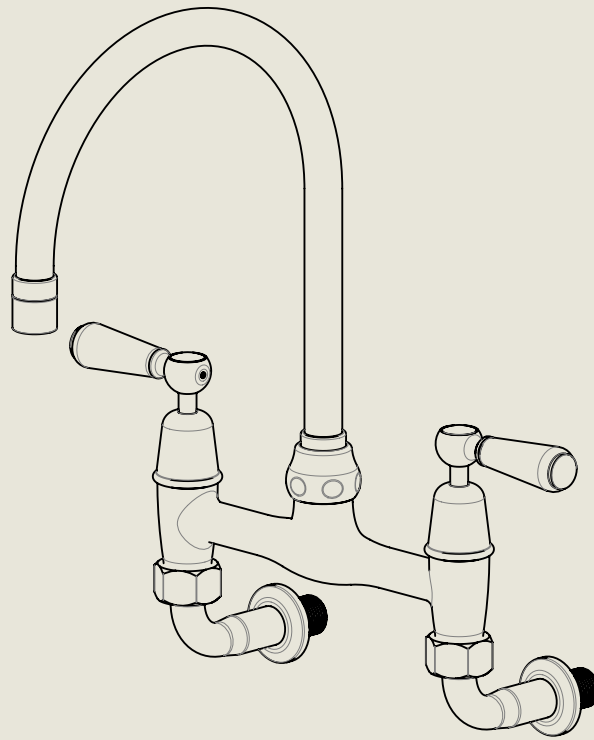

<p>Model No. RCL2010-I900</p>	<p>Description Regent China Lever 2010, 1900's Style</p>	<p>Complete</p>
-----------------------------------	--	-----------------

BY APPOINTMENT TO
HER MAJESTY QUEEN ELIZABETH II
MANUFACTURE OF KITCHEN & BATHROOM TAPS & MIXERS
BARBER WILSONS & CO. LTD
LONDON

LONDON BARBER WILSONS & CO EST. 1905

American adapters fitted as standard when purchased via BW&Co USA

Model No.	Description	
RCL2010-I900	Regent China Lever 2010, 1900's Style	Fitting

BY APPOINTMENT TO
HER MAJESTY QUEEN ELIZABETH II
MANUFACTURE OF KITCHEN & BATHROOM TAPS & MIXERS
BARBER WILSONS & CO. LTD
LONDON

LONDON BARBER WILSONS & CO EST. 1905

American adapters fitted as standard when purchased via BW&Co USA

Model No.	Description	
RCL2010-1900	Regent China Lever 2010, 1900's Style	ISO