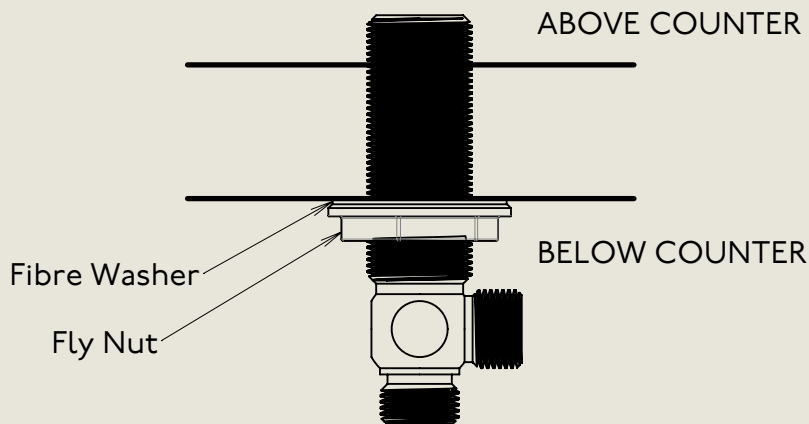

Model No.	Description	
RCL1040-1900	Regent China Lever 1040, 1900's Style	Complete

BY APPOINTMENT TO
HER MAJESTY QUEEN ELIZABETH II
MANUFACTURE OF KITCHEN & BATHROOM TAPS & MIXERS
BARBER WILSONS & CO. LTD
LONDON

LONDON

BARBER WILSONS & CO

EST. 1905

American adapters fitted as standard when purchased via BW&Co USA

Model No.	Description	Fitting
1040	1040 Deck Mount Range Below Counter	Fitting

BY APPOINTMENT TO
HER MAJESTY QUEEN ELIZABETH II
MANUFACTURE OF KITCHEN & BATHROOM TAPS & MIXERS
BARBER WILSONS & CO. LTD
LONDON

LONDON BARBER WILSONS & CO EST. 1905

American adapters fitted as standard when purchased via BW&Co USA

<p>Model No. RCL1040-1900</p>	<p>Description Regent China Lever 1040, 1900's Style</p>	<p>Iso</p>
-----------------------------------	--	------------