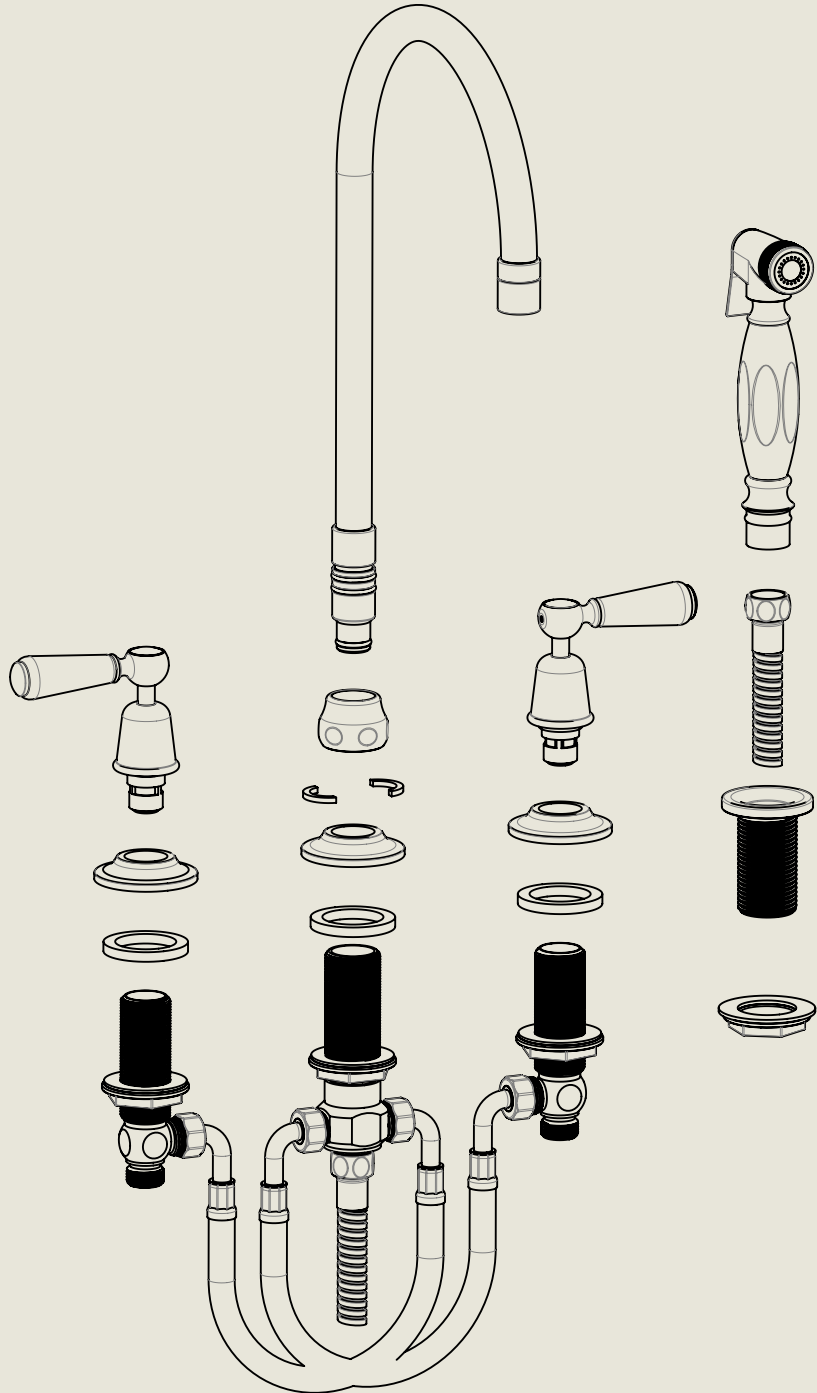

Model No.	Description	
RCL1040-1900	Regent China Lever 1040, 1900's Style	Complete

BY APPOINTMENT TO
HER MAJESTY QUEEN ELIZABETH II
MANUFACTURE OF KITCHEN & BATHROOM TAPS & MIXERS
BARBER WILSONS & CO. LTD
LONDON

LONDON

BARBER WILSONS & CO

EST. 1905

American adapters fitted as standard when purchased via BW&Co USA

Model No.	Description	Fitting
1040	1040 Deck Mount Range Below Counter	Fitting

BY APPOINTMENT TO
HER MAJESTY QUEEN ELIZABETH II
MANUFACTURE OF KITCHEN & BATHROOM TAPS & MIXERS
BARBER WILSONS & CO. LTD
LONDON

LONDON BARBER WILSONS & CO EST. 1905

American adapters fitted as standard when purchased via BW&Co USA

<p>Model No. RCL1040-1900</p>	<p>Description Regent China Lever 1040, 1900's Style</p>	<p>Iso</p>
-----------------------------------	--	------------