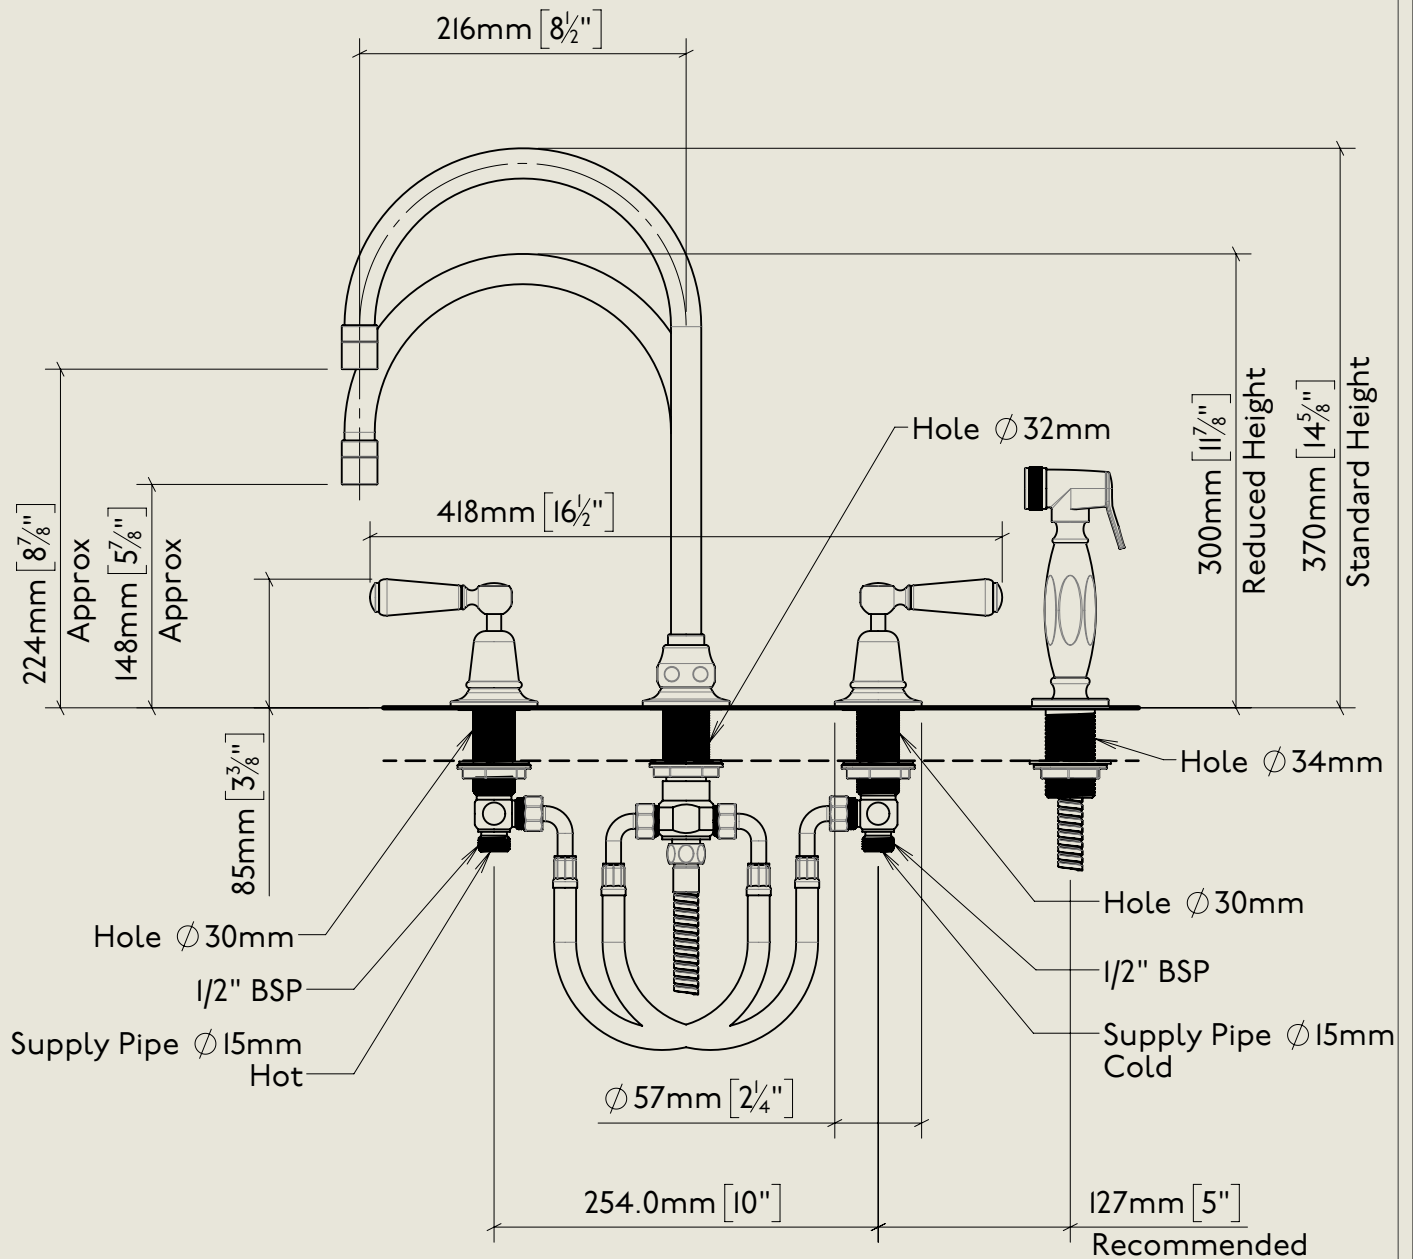

BY APPOINTMENT TO
HER MAJESTY QUEEN ELIZABETH II
MANUFACTURE OF KITCHEN & BATHROOM TAPS & MIXERS
BARBER WILSONS & CO. LTD
LONDON

LONDON

BARBER WILSONS & CO

EST. 1905

American adapters fitted as standard when purchased via BW&Co USA

Model No.	Description	
RCL1040-1900	Regent China Lever 1040, 1900's Style	Complete

BY APPOINTMENT TO
HER MAJESTY QUEEN ELIZABETH II
MANUFACTURE OF KITCHEN & BATHROOM TAPS & MIXERS
BARBER WILSONS & CO. LTD
LONDON

LONDON

BARBER WILSONS & CO

EST. 1905

American adapters fitted as standard when purchased via BW&Co USA

Model No.	Description	Fitting
1040	1040 Deck Mount Range Below Counter	Fitting

BY APPOINTMENT TO
HER MAJESTY QUEEN ELIZABETH II
MANUFACTURE OF KITCHEN & BATHROOM TAPS & MIXERS
BARBER WILSONS & CO. LTD
LONDON

LONDON BARBER WILSONS & CO EST. 1905

American adapters fitted as standard when purchased via BW&Co USA

<p>Model No. RCL1040-1900</p>	<p>Description Regent China Lever 1040, 1900's Style</p>	<p>Iso</p>
-----------------------------------	--	------------