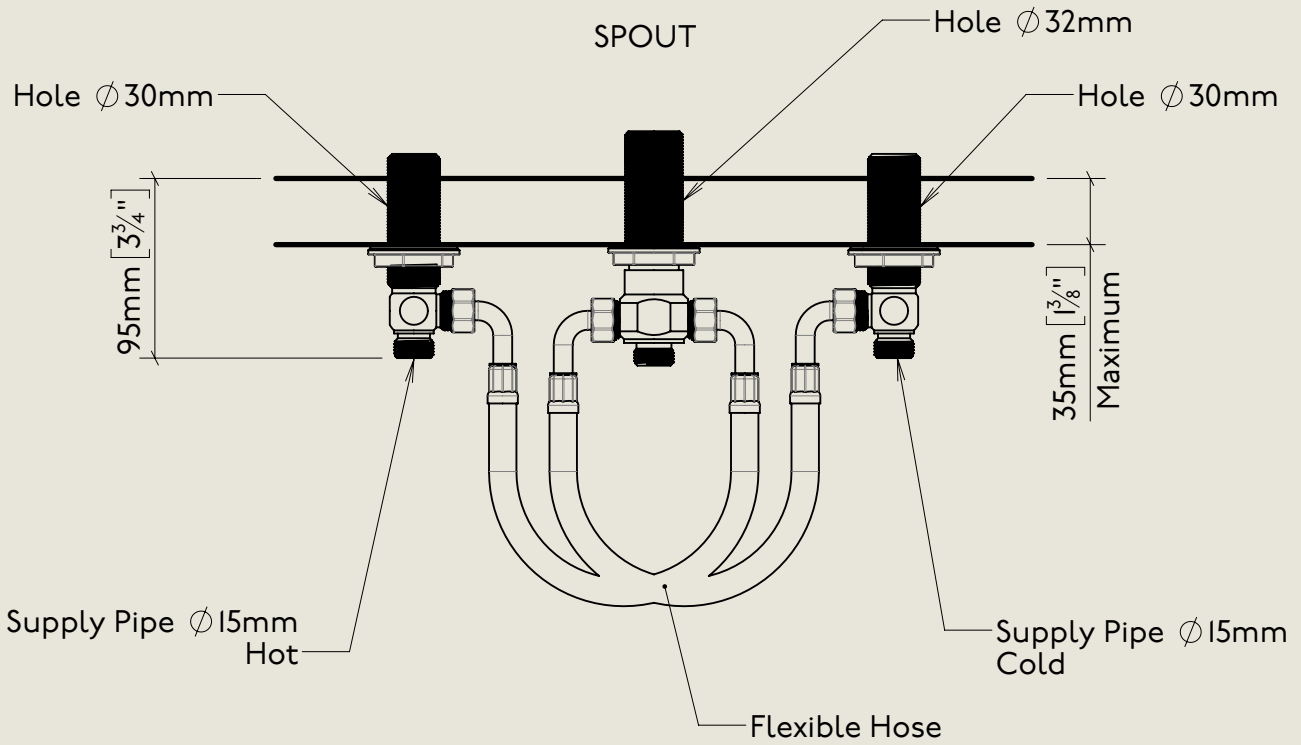

Model No.	Description	
RCL1040-1900	Regent China Lever 1040, 1900's Style	Complete

BY APPOINTMENT TO
HER MAJESTY QUEEN ELIZABETH II
MANUFACTURE OF KITCHEN & BATHROOM TAPS & MIXERS
BARBER WILSONS & CO. LTD
LONDON

LONDON

BARBER WILSONS & CO

EST. 1905

American adapters fitted as standard when purchased via BW&Co USA

Model No.	Description	Fitting
1040	1040 Deck Mount Range Below Counter	Fitting

BY APPOINTMENT TO
HER MAJESTY QUEEN ELIZABETH II
MANUFACTURE OF KITCHEN & BATHROOM TAPS & MIXERS
BARBER WILSONS & CO. LTD
LONDON

LONDON BARBER WILSONS & CO EST. 1905

American adapters fitted as standard when purchased via BW&Co USA

<p>Model No. RCL1040-1900</p>	<p>Description Regent China Lever 1040, 1900's Style</p>	<p>Iso</p>
-----------------------------------	--	------------