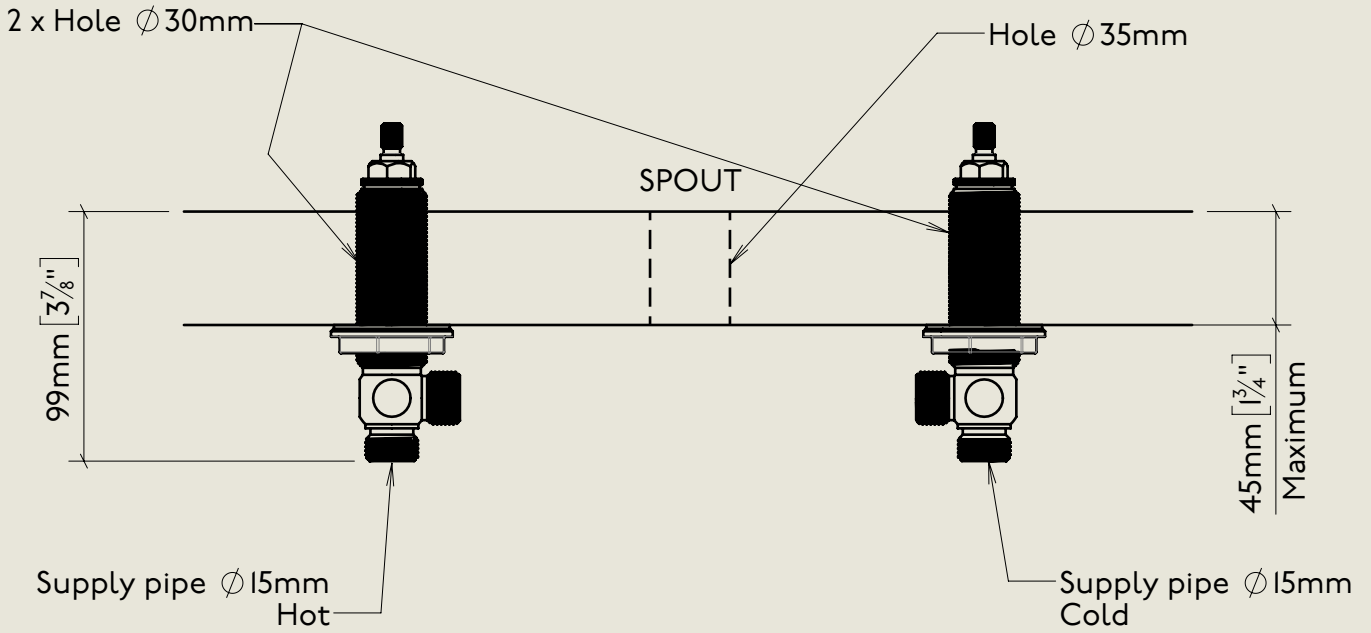

BY APPOINTMENT TO
HER MAJESTY QUEEN ELIZABETH II
MANUFACTURE OF KITCHEN & BATHROOM TAPS & MIXERS
BARBER WILSONS & CO. LTD
LONDON

LONDON

BARBER WILSONS & CO

EST. 1905

American adapters fitted as standard when purchased via BW&Co USA

Model No.	Description	
XXXX-XXXX	Three Hole Basin Mixer with Pop Up Waste	First Fix