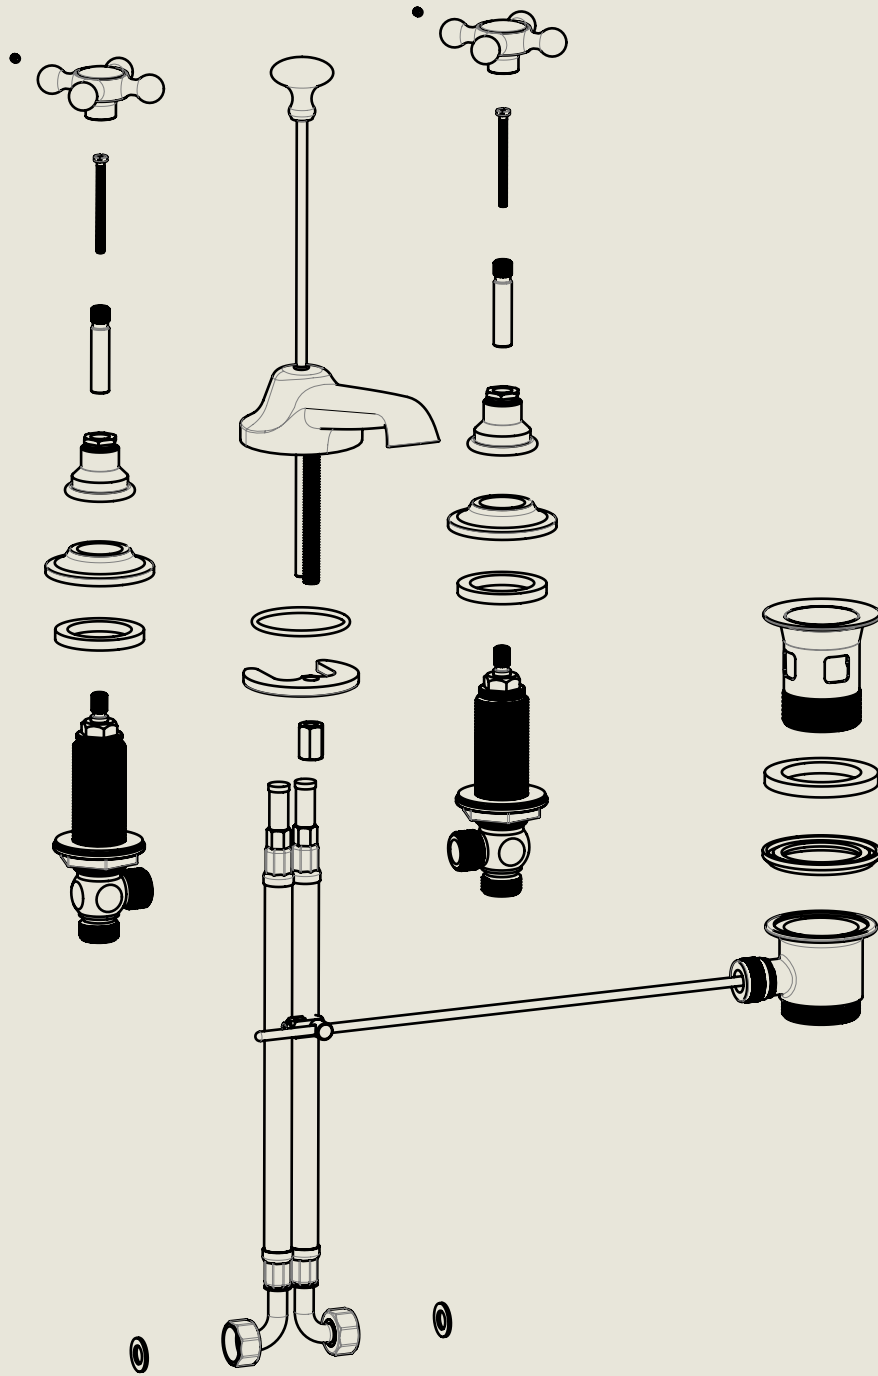

Model No.	Description	
XXXX-XXXX	Three Hole Basin Mixer with Pop Up Waste	First Fix

BY APPOINTMENT TO  
HER MAJESTY QUEEN ELIZABETH II  
MANUFACTURE OF KITCHEN & BATHROOM TAPS & MIXERS  
BARBER WILSONS & CO. LTD  
LONDON

LONDON

BARBER WILSONS & CO

EST. 1905

American adapters fitted as standard when purchased via BW&Co USA

Model No.

R6455-1890

Description

Regent 6455, 1890's Style  
Three Hole Basin Mixer with Pop Up Waste

Model No.

R6455-1890

Description

Regent 6455, 1890's Style  
Three Hole Basin Mixer with Pop Up Waste

Valve