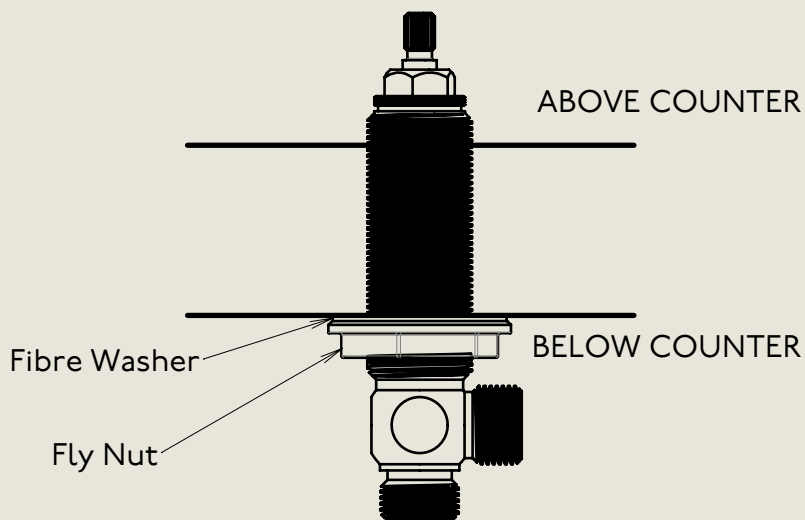

BY APPOINTMENT TO
HER MAJESTY QUEEN ELIZABETH II
MANUFACTURE OF KITCHEN & BATHROOM TAPS & MIXERS
BARBER WILSONS & CO. LTD
LONDON

LONDON

BARBER WILSONS & CO

EST. 1905

American adapters fitted as standard when purchased via BW&Co USA

Model No.	Description	
XXXX-XXXX	Three Hole Basin Mixer with Pop Up Waste	First Fix