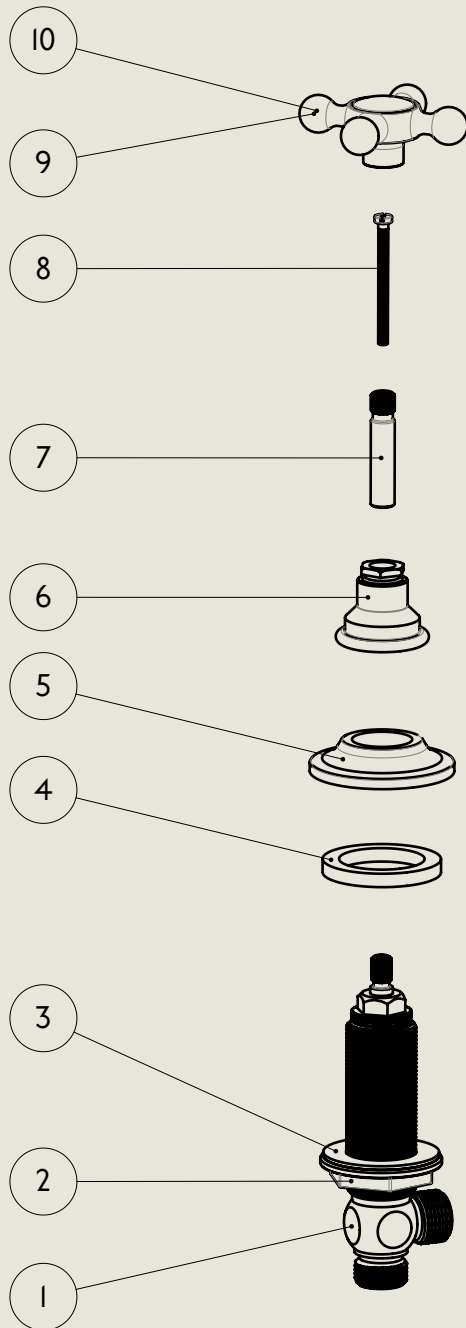

Model No.	Description	
XXXX-XXXX	Three Hole Basin Mixer with Pop Up Waste	First Fix

BY APPOINTMENT TO  
HER MAJESTY QUEEN ELIZABETH II  
MANUFACTURE OF KITCHEN & BATHROOM TAPS & MIXERS  
BARBER WILSONS & CO. LTD  
LONDON

LONDON

BARBER WILSONS & CO

EST. 1905

American adapters fitted as standard when purchased via BW&Co USA

Model No.

R6455-1890

Description

Regent 6455, 1890's Style  
Three Hole Basin Mixer with Pop Up Waste

Second Fix

BY APPOINTMENT TO  
HER MAJESTY QUEEN ELIZABETH II  
MANUFACTURE OF KITCHEN & BATHROOM TAPS & MIXERS  
BARBER WILSONS & CO. LTD  
LONDON

LONDON

BARBER WILSONS & CO

EST. 1905

American adapters fitted as standard when purchased via BW&Co USA

Model No.

R6455-1890

Description

Regent 6455, 1890's Style  
Three Hole Basin Mixer with Pop Up Waste

Valve