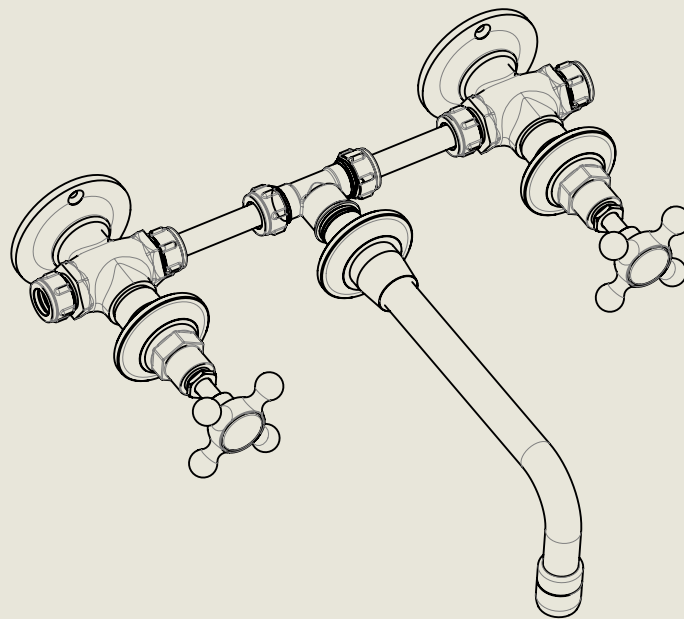

BY APPOINTMENT TO
HER MAJESTY QUEEN ELIZABETH II
MANUFACTURE OF KITCHEN & BATHROOM TAPS & MIXERS
BARBER WILSONS & CO. LTD
LONDON

LONDON **BARBER WILSONS & CO** EST. 1905

American adapters fitted as standard when purchased via BW&Co USA

Model No.	Description	
R6454-1890	Regent 6454, 1890's Style	Complete

BY APPOINTMENT TO
HER MAJESTY QUEEN ELIZABETH II
MANUFACTURE OF KITCHEN & BATHROOM TAPS & MIXERS
BARBER WILSONS & CO. LTD
LONDON

LONDON

BARBER WILSONS & CO

EST. 1905

American adapters fitted as standard when purchased via BW&Co USA

Model No.	Description	
R6454-1890	REGENT 6454, 1890'S STYLE	First Fix

BY APPOINTMENT TO
HER MAJESTY QUEEN ELIZABETH II
MANUFACTURE OF KITCHEN & BATHROOM TAPS & MIXERS
BARBER WILSONS & CO. LTD
LONDON

LONDON **BARBER WILSONS & CO** EST. 1905

American adapters fitted as standard when purchased via BW&Co USA

<p>Model No. R6454-1890</p>	<p>Description Regent 6454, 1890's Style</p>	<p>Second Fix</p>
---------------------------------	--------------------------------------------------	-------------------