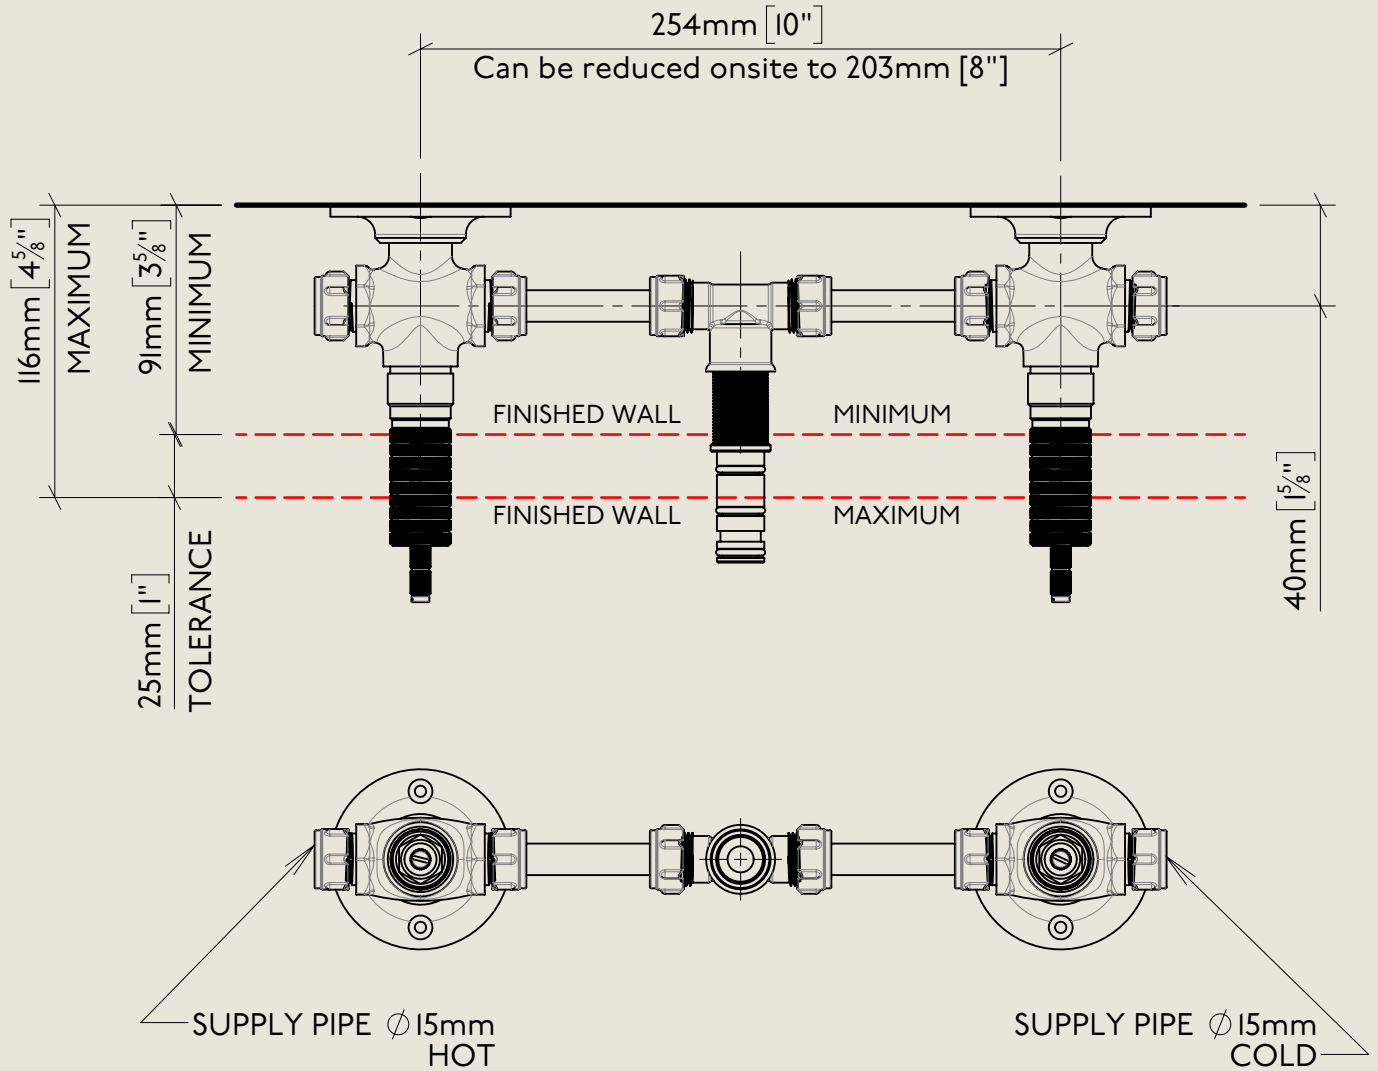

Model No.	Description	
R6454-1890	Regent 6454, 1890's Style	Complete

BY APPOINTMENT TO
HER MAJESTY QUEEN ELIZABETH II
MANUFACTURE OF KITCHEN & BATHROOM TAPS & MIXERS
BARBER WILSONS & CO. LTD
LONDON

LONDON

BARBER WILSONS & CO

EST. 1905

American adapters fitted as standard when purchased via BW&Co USA

Model No.	Description	
R6454-1890	REGENT 6454, 1890'S STYLE	First Fix

BY APPOINTMENT TO
HER MAJESTY QUEEN ELIZABETH II
MANUFACTURE OF KITCHEN & BATHROOM TAPS & MIXERS
BARBER WILSONS & CO. LTD
LONDON