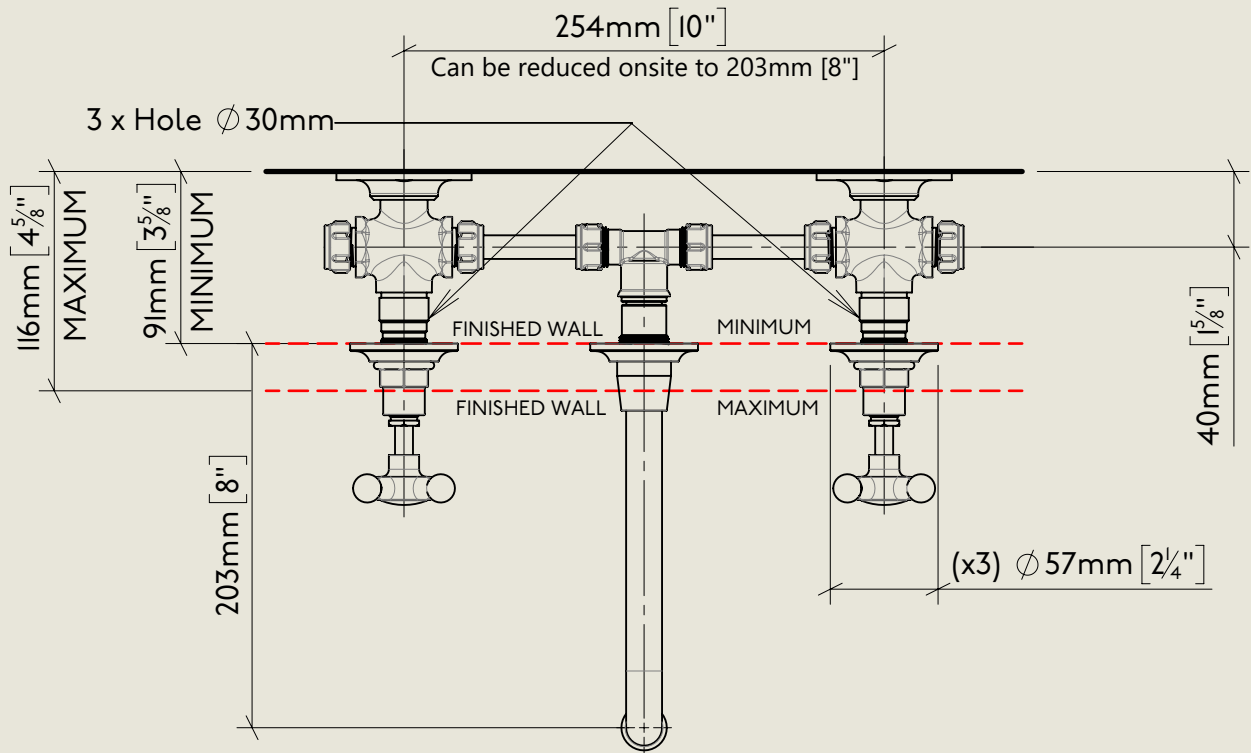

BY APPOINTMENT TO
HER MAJESTY QUEEN ELIZABETH II
MANUFACTURE OF KITCHEN & BATHROOM TAPS & MIXERS
BARBER WILSONS & CO. LTD
LONDON

LONDON **BARBER WILSONS & CO** EST. 1905

American adapters fitted as standard when purchased via BW&Co USA

Model No.	Description	
R6454-1890	Regent 6454, 1890's Style	Complete