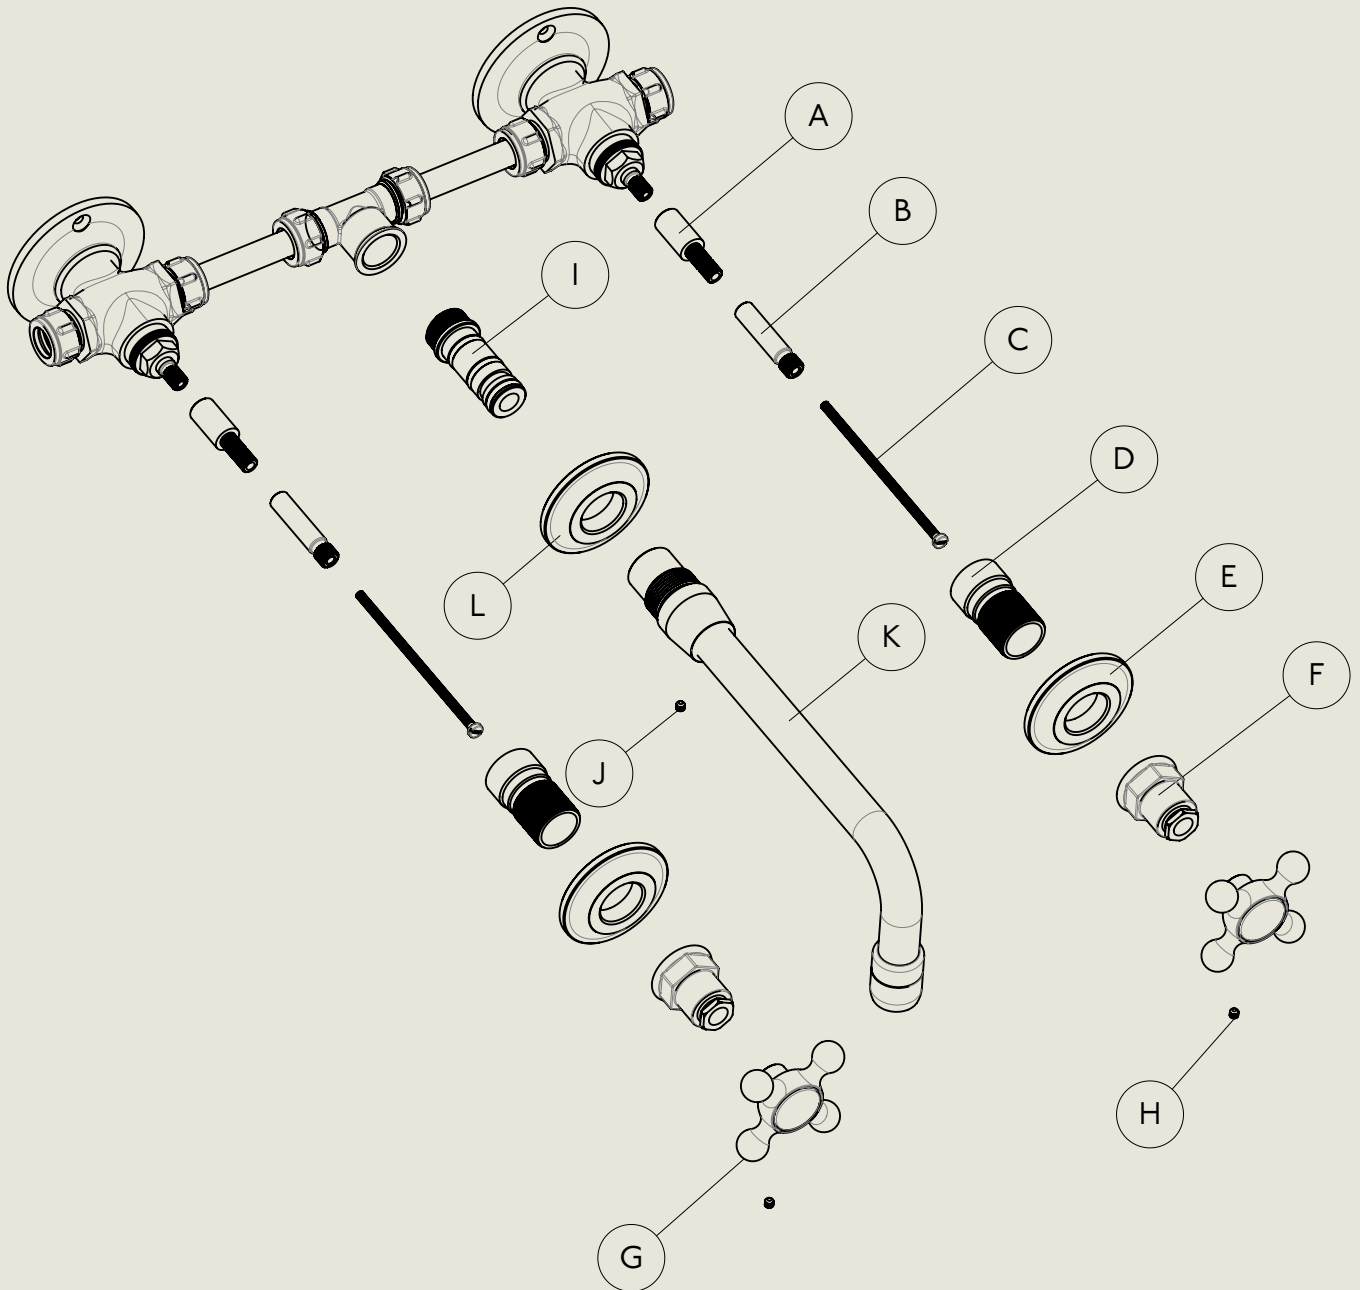

BARBER WILSONS & CO

EST. 1905

American adapters fitted as standard when purchased via BW&Co USA

Model No.	Description	
R6454-1890	REGENT 6454, 1890'S STYLE	First Fix

BY APPOINTMENT TO
HER MAJESTY QUEEN ELIZABETH II
MANUFACTURE OF KITCHEN & BATHROOM TAPS & MIXERS
BARBER WILSONS & CO. LTD
LONDON

LONDON **BARBER WILSONS & CO** EST. 1905

American adapters fitted as standard when purchased via BW&Co USA

<p>Model No. R6454-1890</p>	<p>Description Regent 6454, 1890's Style</p>	<p>Second Fix</p>
---------------------------------	--------------------------------------------------	-------------------

BY APPOINTMENT TO
HER MAJESTY QUEEN ELIZABETH II
MANUFACTURE OF KITCHEN & BATHROOM TAPS & MIXERS
BARBER WILSONS & CO. LTD
LONDON

LONDON **BARBER WILSONS & CO** EST. 1905

American adapters fitted as standard when purchased via BW&Co USA

Model No.	Description	Instruction
R6454-1890	Regent 6454, 1890's Style	Instruction