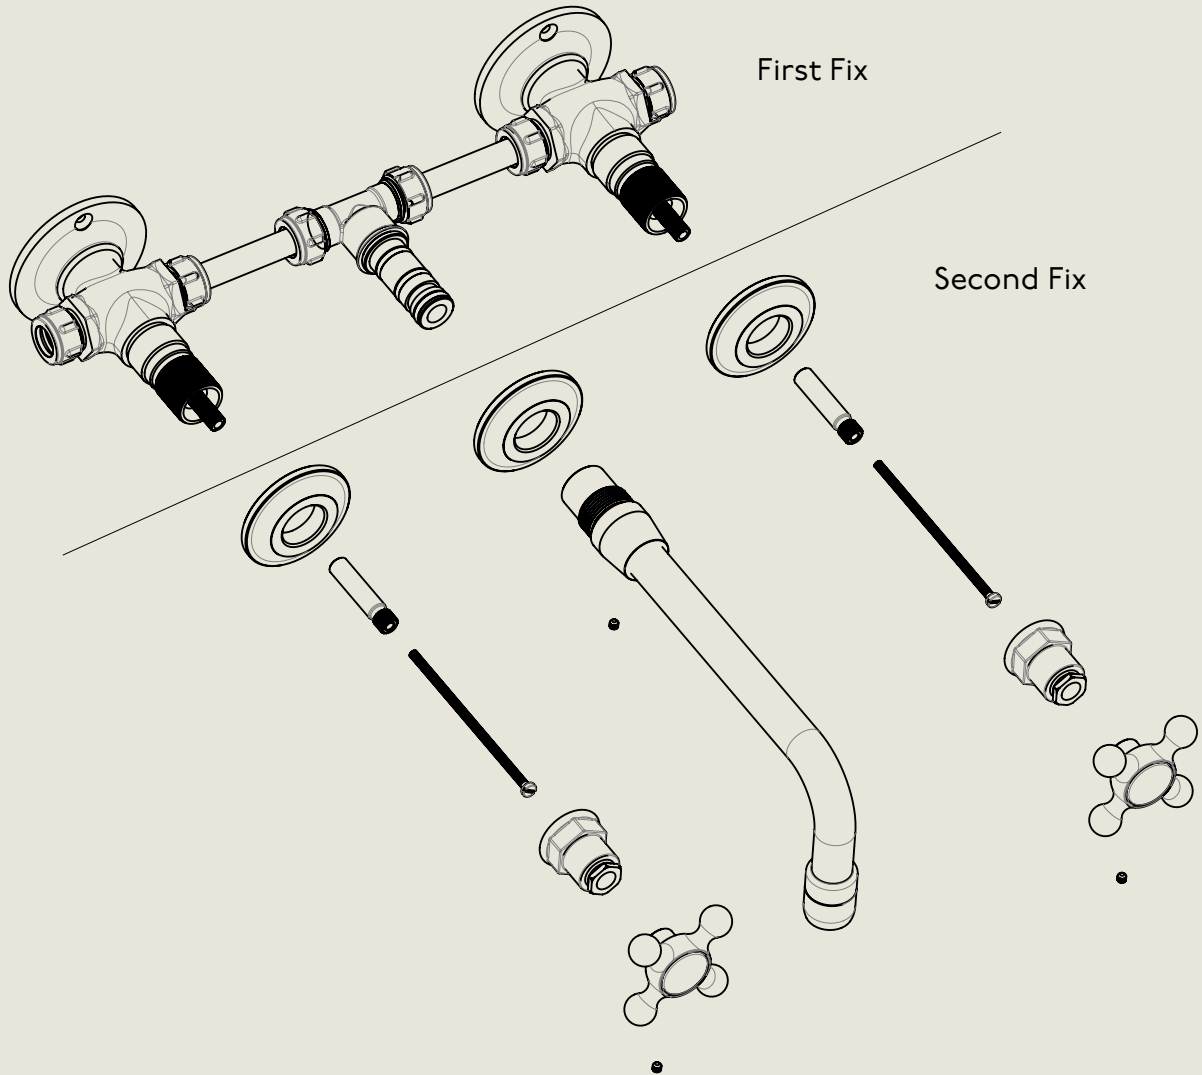

BARBER WILSONS & CO

EST. 1905

American adapters fitted as standard when purchased via BW&Co USA

Model No.	Description	
R6454-1890	REGENT 6454, 1890'S STYLE	First Fix

BY APPOINTMENT TO
HER MAJESTY QUEEN ELIZABETH II
MANUFACTURE OF KITCHEN & BATHROOM TAPS & MIXERS
BARBER WILSONS & CO. LTD
LONDON

LONDON **BARBER WILSONS & CO** EST. 1905

American adapters fitted as standard when purchased via BW&Co USA

<p>Model No. R6454-1890</p>	<p>Description Regent 6454, 1890's Style</p>	<p>Second Fix</p>
---------------------------------	--------------------------------------------------	-------------------