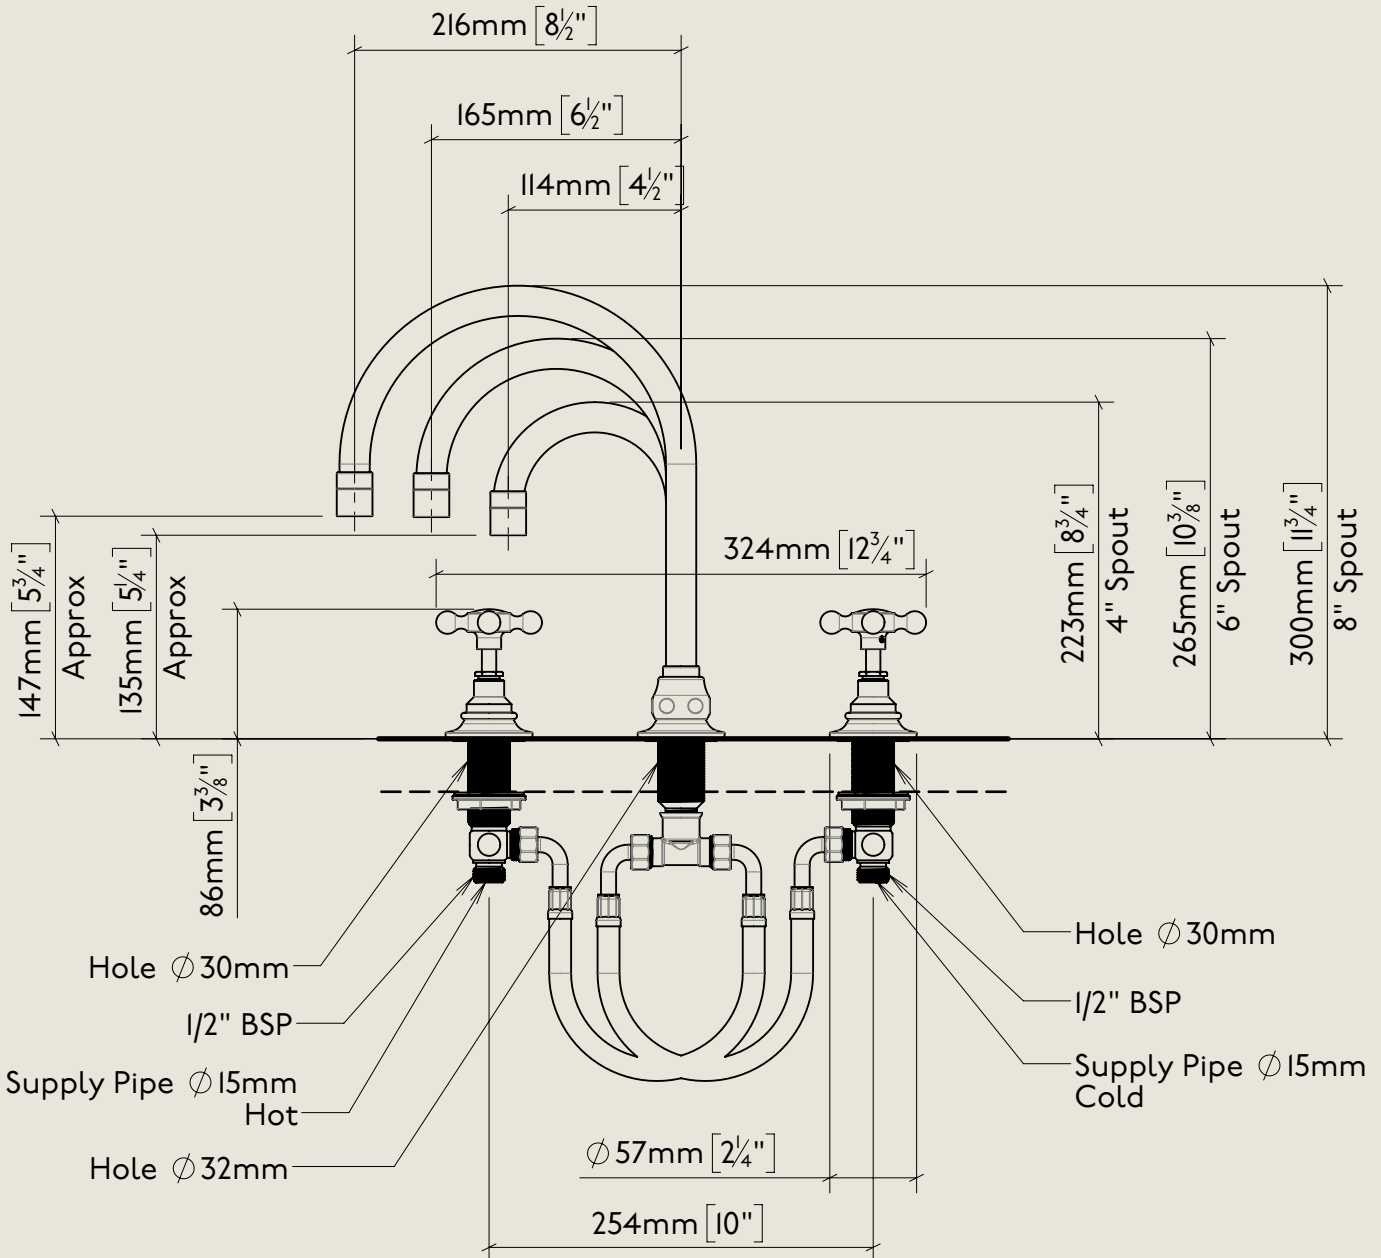

BY APPOINTMENT TO
HER MAJESTY QUEEN ELIZABETH II
MANUFACTURE OF KITCHEN & BATHROOM TAPS & MIXERS
BARBER WILSONS & CO. LTD
LONDON

LONDON BARBER WILSONS & CO EST. 1905

American adapters fitted as standard when purchased via BW&Co USA

Model No.

R6453-1890

Description

Regent 6453, 1890's Style

Complete

BY APPOINTMENT TO
HER MAJESTY QUEEN ELIZABETH II
MANUFACTURE OF KITCHEN & BATHROOM TAPS & MIXERS
BARBER WILSONS & CO. LTD
LONDON

LONDON **BARBER WILSONS & CO** EST. 1905

American adapters fitted as standard when purchased via BW&Co USA

| Model No. | Description | Fitting |
|-----------|---------------|---------|
| 6453 | Below Counter | Fitting |

BY APPOINTMENT TO
HER MAJESTY QUEEN ELIZABETH II
MANUFACTURE OF KITCHEN & BATHROOM TAPS & MIXERS
BARBER WILSONS & CO. LTD
LONDON

LONDON BARBER WILSONS & CO EST. 1905

American adapters fitted as standard when purchased via BW&Co USA

| Model No. | Description | |
|------------|---------------------------|-----|
| R6453-1890 | Regent 6453, 1890's Style | Iso |