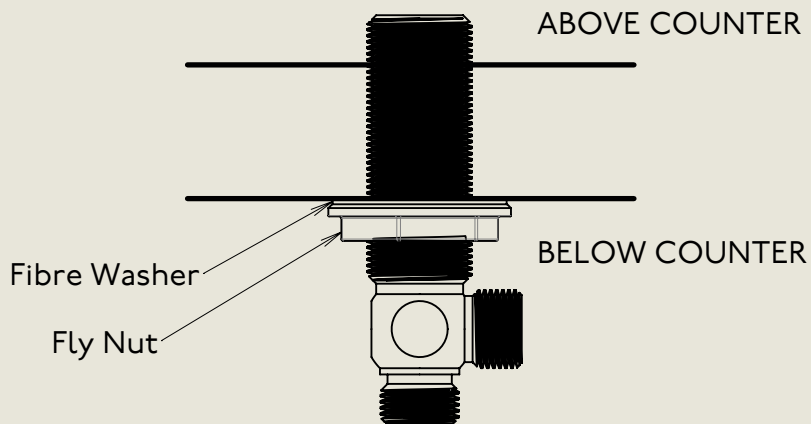

Model No.

R6453-1890

Description

Regent 6453, 1890's Style

Complete

BY APPOINTMENT TO
HER MAJESTY QUEEN ELIZABETH II
MANUFACTURE OF KITCHEN & BATHROOM TAPS & MIXERS
BARBER WILSONS & CO. LTD
LONDON

LONDON **BARBER WILSONS & CO** EST. 1905

American adapters fitted as standard when purchased via BW&Co USA

| Model No. | Description | Fitting |
|-----------|---------------|---------|
| 6453 | Below Counter | Fitting |

BY APPOINTMENT TO
HER MAJESTY QUEEN ELIZABETH II
MANUFACTURE OF KITCHEN & BATHROOM TAPS & MIXERS
BARBER WILSONS & CO. LTD
LONDON

LONDON BARBER WILSONS & CO EST. 1905

American adapters fitted as standard when purchased via BW&Co USA

| Model No. | Description | |
|------------|---------------------------|-----|
| R6453-1890 | Regent 6453, 1890's Style | Iso |