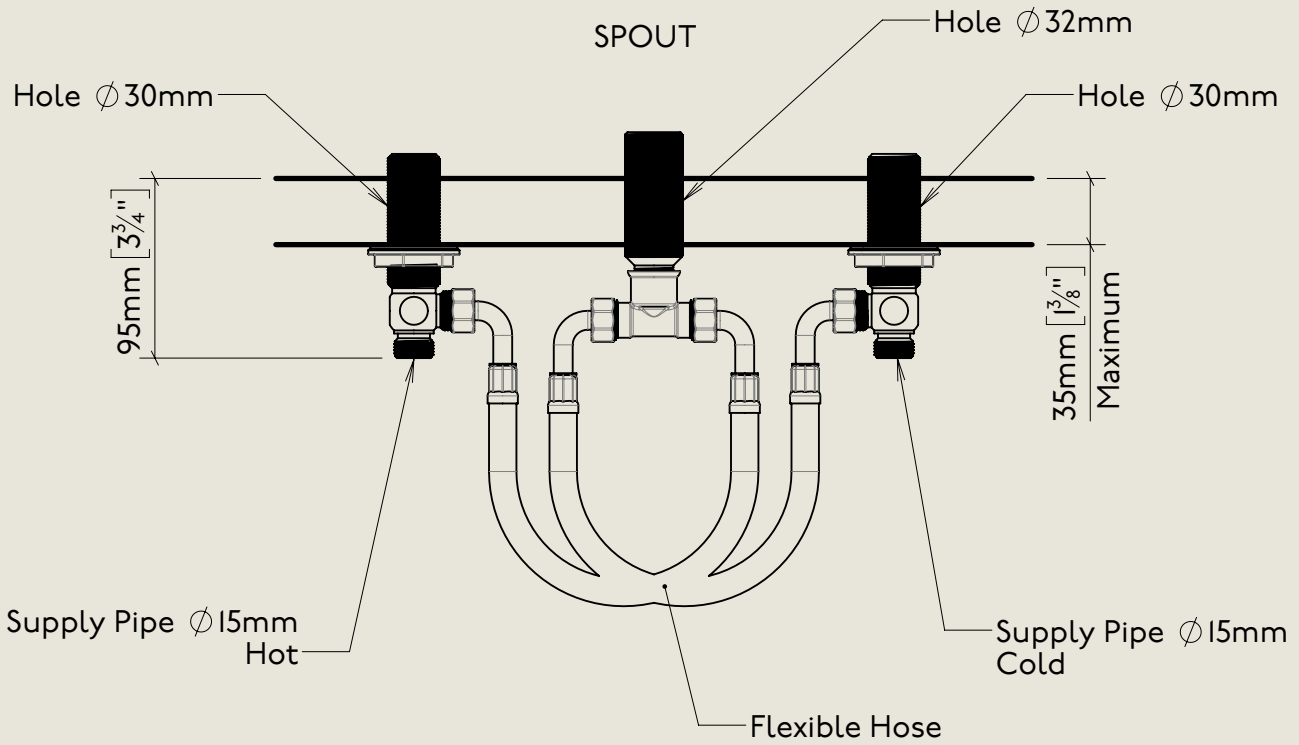

Model No.

R6453-1890

Description

Regent 6453, 1890's Style

Complete

BY APPOINTMENT TO
HER MAJESTY QUEEN ELIZABETH II
MANUFACTURE OF KITCHEN & BATHROOM TAPS & MIXERS
BARBER WILSONS & CO. LTD
LONDON

LONDON **BARBER WILSONS & CO** EST. 1905

American adapters fitted as standard when purchased via BW&Co USA

| Model No. | Description | Fitting |
|-----------|---------------|---------|
| 6453 | Below Counter | Fitting |

BY APPOINTMENT TO
HER MAJESTY QUEEN ELIZABETH II
MANUFACTURE OF KITCHEN & BATHROOM TAPS & MIXERS
BARBER WILSONS & CO. LTD
LONDON

LONDON BARBER WILSONS & CO EST. 1905

American adapters fitted as standard when purchased via BW&Co USA

| Model No. | Description | |
|------------|---------------------------|-----|
| R6453-1890 | Regent 6453, 1890's Style | Iso |