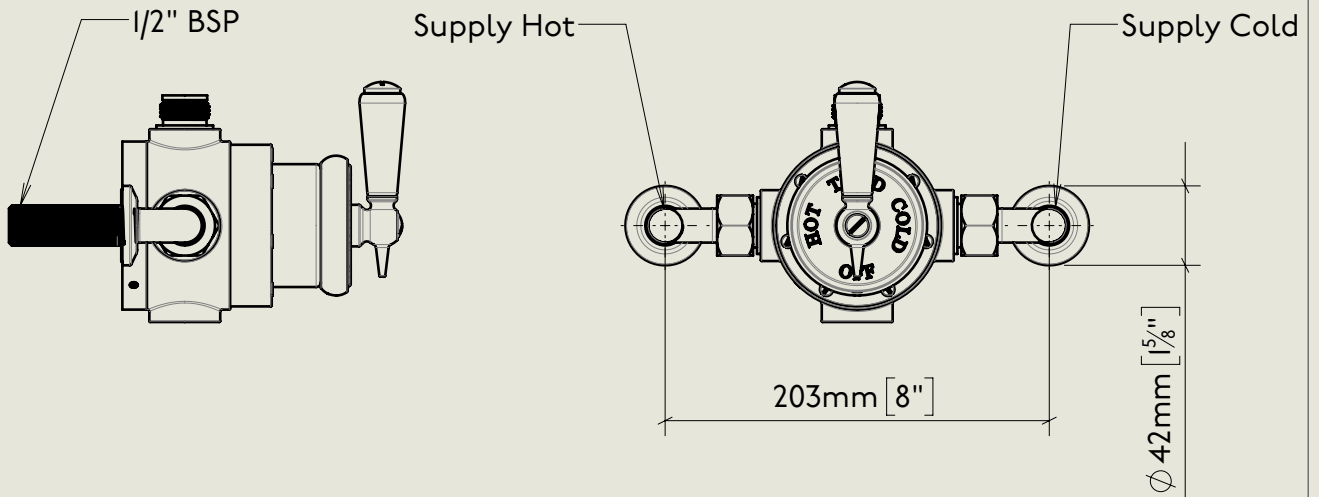

BY APPOINTMENT TO
HER MAJESTY QUEEN ELIZABETH II
MANUFACTURE OF KITCHEN & BATHROOM TAPS & MIXERS
BARBER WILSONS & CO. LTD
LONDON

LONDON **BARBER WILSONS & CO** EST. 1905

American adapters fitted as standard when purchased via BW&Co USA

Model No. RPS53	Description Regent PS53 Exposed Regent Thermostatic Shower Valve, 1/2" BSP Tail Inlet	Thermostat