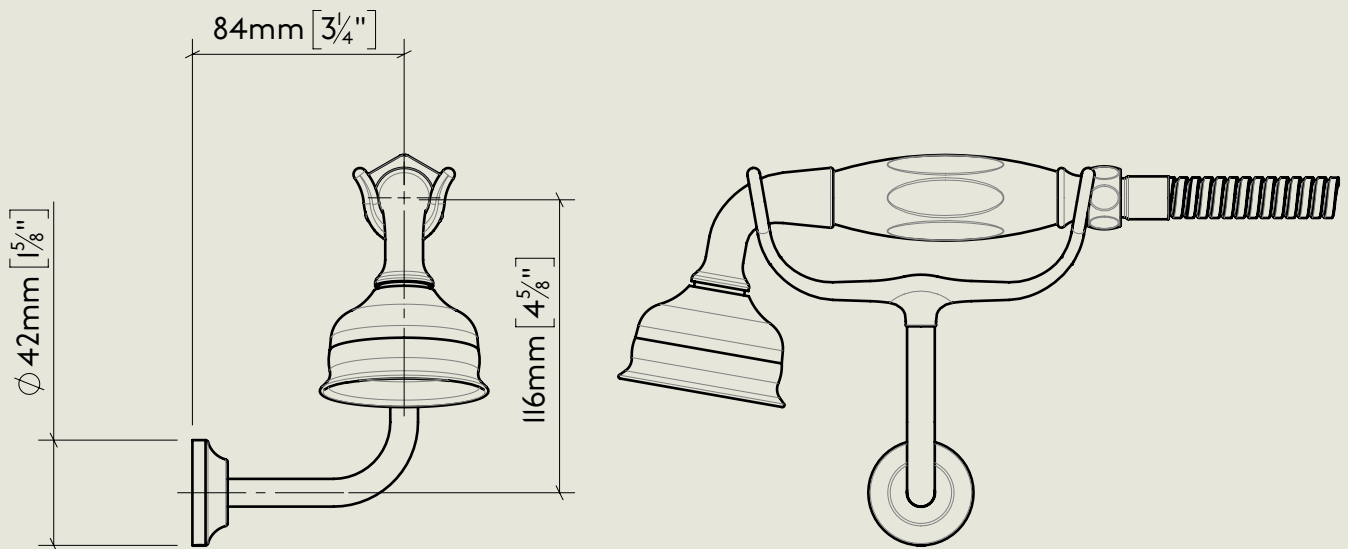

Model No.	Description	
PS40A-PS29S / PS10	Exposed Back Plate and Seventeen and a Half Inch Shower Arm with Fixed Drench Head Rose 5"	Headwork

BY APPOINTMENT TO
HER MAJESTY QUEEN ELIZABETH II
MANUFACTURE OF KITCHEN & BATHROOM TAPS & MIXERS
BARBER WILSONS & CO. LTD
LONDON

LONDON BARBER WILSONS & CO EST. 1905

American adapters fitted as standard when purchased via BW&Co USA

Model No.	Description	
-	Exposed Shower Control Valve I890	Control Valve

BY APPOINTMENT TO
HER MAJESTY QUEEN ELIZABETH II
MANUFACTURE OF KITCHEN & BATHROOM TAPS & MIXERS
BARBER WILSONS & CO. LTD
LONDON

LONDON BARBER WILSONS & CO EST. 1905

American adapters fitted as standard when purchased via BW&Co USA

<p>Model No.</p> <p>-</p>	<p>Description</p> <p>Bath Filler-1890</p>	<p>Filler Spout</p>
---------------------------	--	---------------------

BY APPOINTMENT TO
HER MAJESTY QUEEN ELIZABETH II
MANUFACTURE OF KITCHEN & BATHROOM TAPS & MIXERS
BARBER WILSONS & CO. LTD
LONDON

LONDON BARBER WILSONS & CO EST. 1905

American adapters fitted as standard when purchased via BW&Co USA