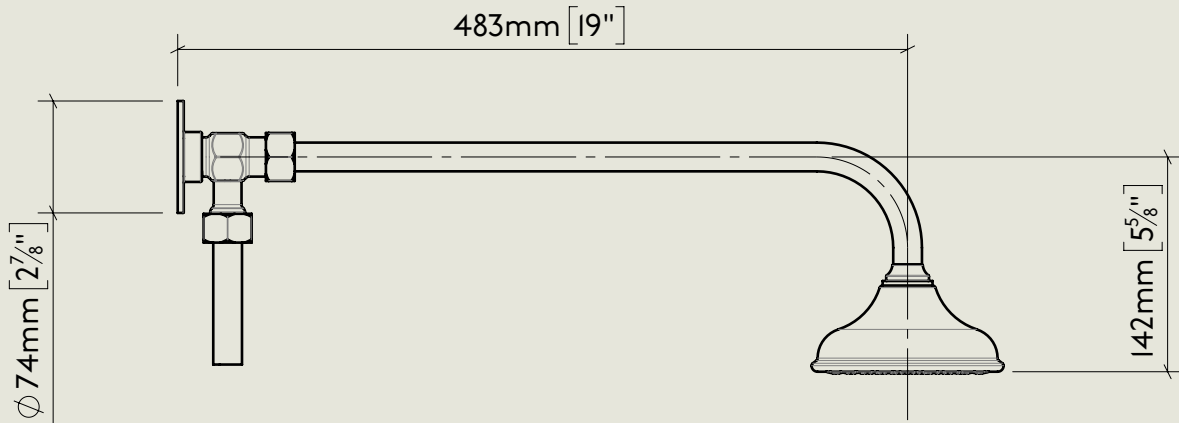

BY APPOINTMENT TO
HER MAJESTY QUEEN ELIZABETH II
MANUFACTURE OF KITCHEN & BATHROOM TAPS & MIXERS
BARBER WILSONS & CO. LTD
LONDON

LONDON

BARBER WILSONS & CO

EST. 1905

American adapters fitted as standard when purchased via BW&Co USA

Model No.	Description	
PS40A-PS29S / PS10	Exposed Back Plate and Seventeen and a Half Inch Shower Arm with Fixed Drench Head Rose 5"	Headwork