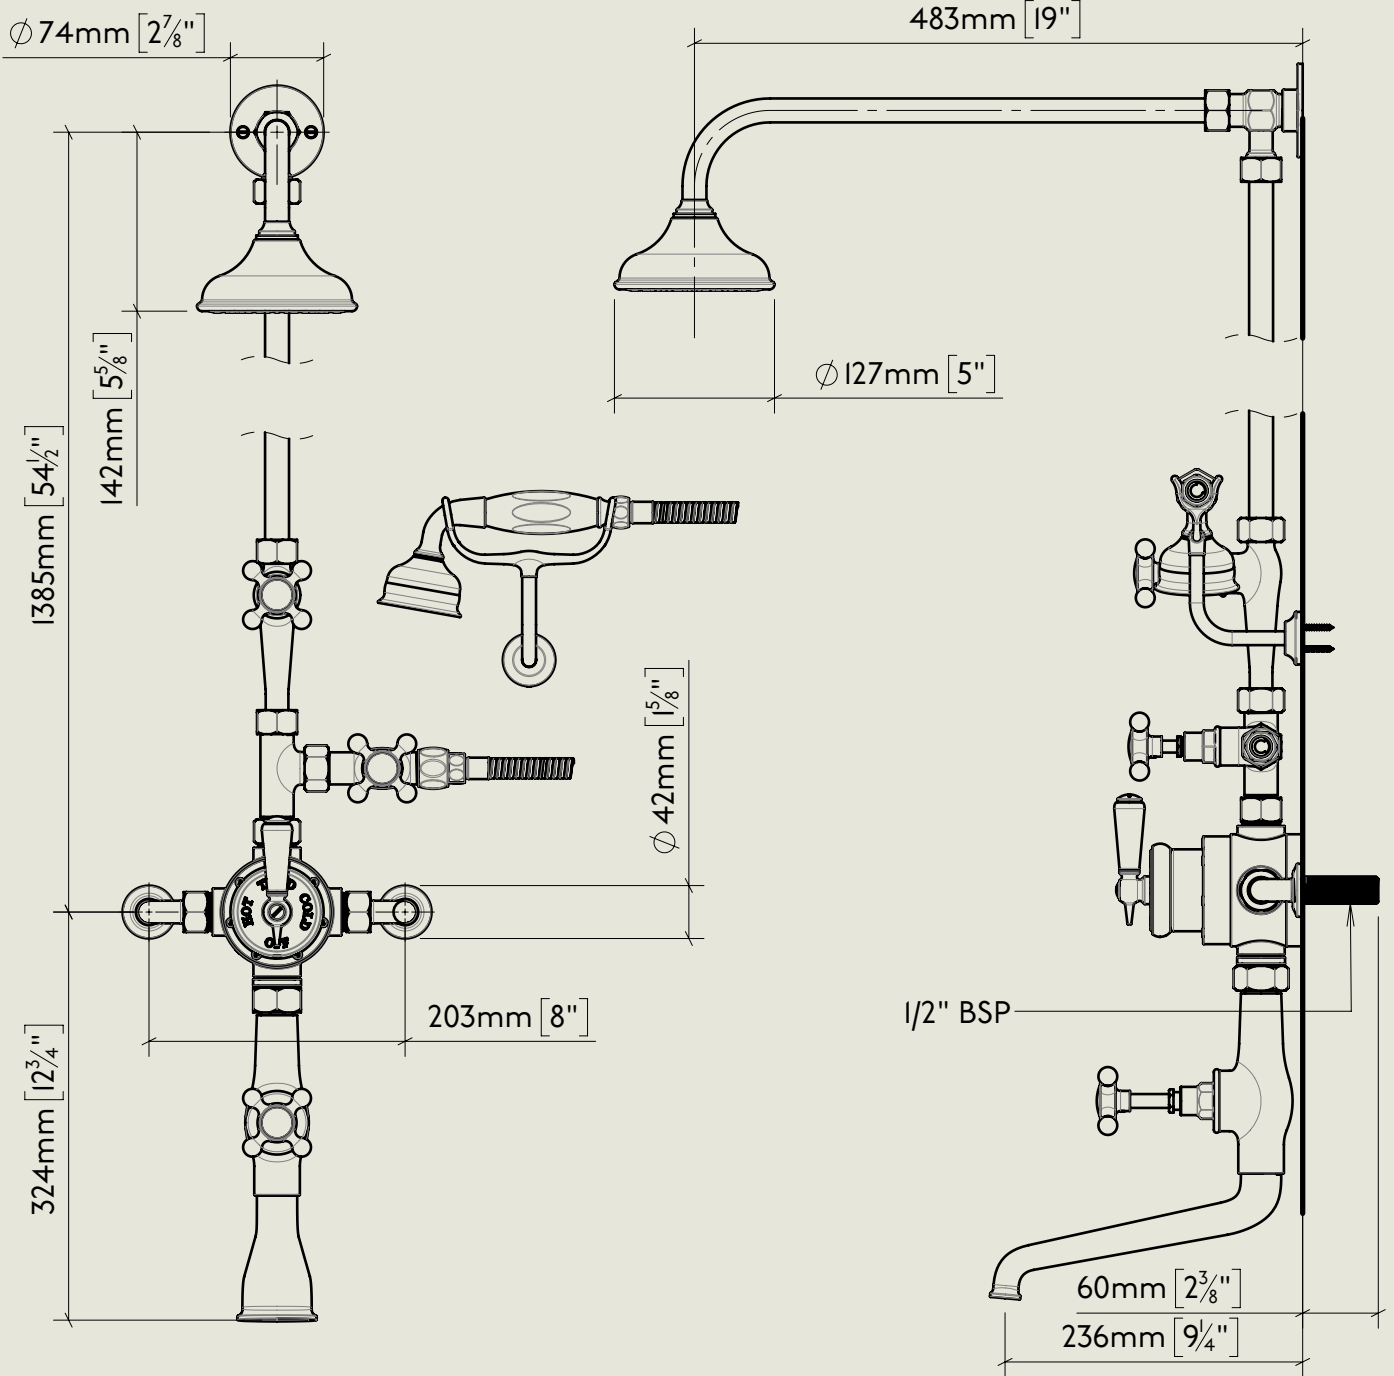

BY APPOINTMENT TO
HER MAJESTY QUEEN ELIZABETH II
MANUFACTURE OF KITCHEN & BATHROOM TAPS & MIXERS
BARBER WILSONS & CO. LTD
LONDON

LONDON **BARBER WILSONS & CO** EST. 1905

American adapters fitted as standard when purchased via BW&Co USA

Model No. R5702BA-1890	Description Regent 5702BA, 1890's Style Exposed Thermostatic Shower Triple Control Valves for Fixed Overhead Shower, Hand Spray and Bath Filler, $1/2\text{''}$ BSP Tail Inlet	Complete