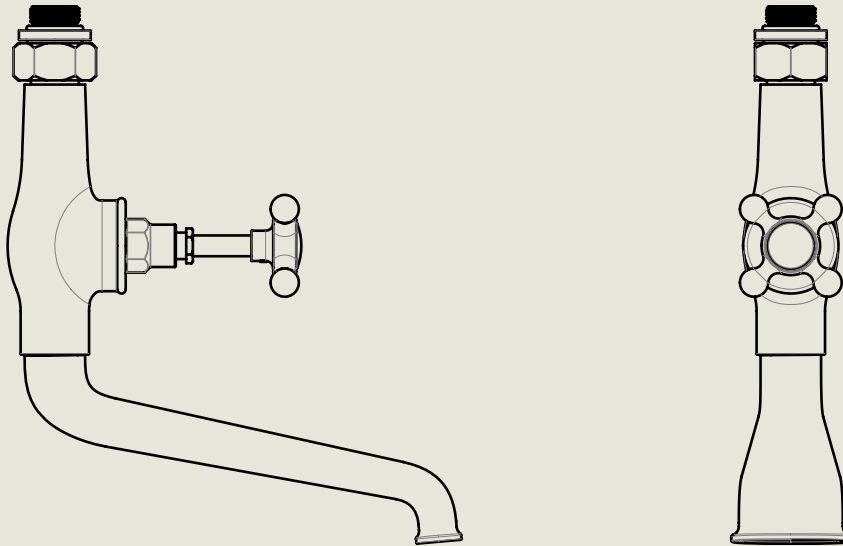

<p>Model No.</p> <p>RPS53</p>	<p>Description</p> <p>Regent PS53 Exposed Regent Thermostatic Shower Valve, 1/2" BSP Tail Inlet</p>	<p>Thermostat</p>
-------------------------------	---	-------------------

Model No.	Description	
PS40A-PS29S / PS10	Exposed Back Plate and Seventeen and a Half Inch Shower Arm with Fixed Drench Head Rose 5"	Headwork

BY APPOINTMENT TO
HER MAJESTY QUEEN ELIZABETH II
MANUFACTURE OF KITCHEN & BATHROOM TAPS & MIXERS
BARBER WILSONS & CO. LTD
LONDON

LONDON BARBER WILSONS & CO EST. 1905

American adapters fitted as standard when purchased via BW&Co USA

Model No.	Description	
-	Exposed Shower Control Valve I890	Control Valve

BY APPOINTMENT TO
HER MAJESTY QUEEN ELIZABETH II
MANUFACTURE OF KITCHEN & BATHROOM TAPS & MIXERS
BARBER WILSONS & CO. LTD
LONDON

LONDON BARBER WILSONS & CO EST. 1905

American adapters fitted as standard when purchased via BW&Co USA

<p>Model No.</p> <p>-</p>	<p>Description</p> <p>Bath Filler-1890</p>	<p>Filler Spout</p>
---------------------------	--	---------------------