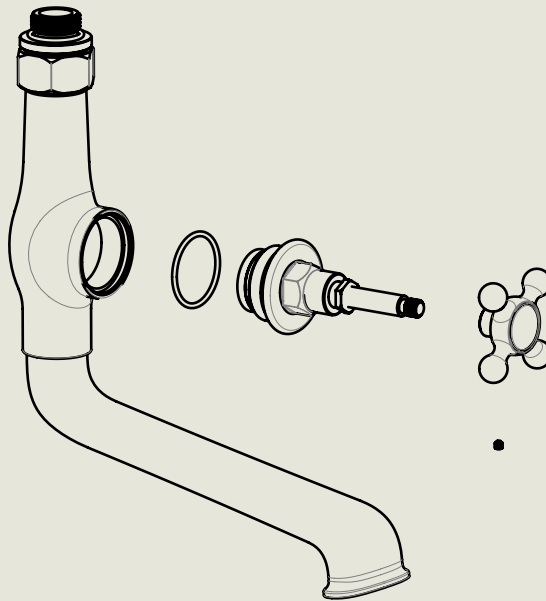

<p>Model No.</p> <p>RPS53</p>	<p>Description</p> <p>Regent PS53 Exposed Regent Thermostatic Shower Valve, 1/2" BSP Tail Inlet</p>	<p>Thermostat</p>
-------------------------------	---	-------------------

Model No.	Description	
PS40A-PS29S / PS10	Exposed Back Plate and Seventeen and a Half Inch Shower Arm with Fixed Drench Head Rose 5"	Headwork

BY APPOINTMENT TO
HER MAJESTY QUEEN ELIZABETH II
MANUFACTURE OF KITCHEN & BATHROOM TAPS & MIXERS
BARBER WILSONS & CO. LTD
LONDON

LONDON BARBER WILSONS & CO EST. 1905

American adapters fitted as standard when purchased via BW&Co USA

Model No.	Description	
-	Exposed Shower Control Valve I890	Control Valve

BY APPOINTMENT TO
HER MAJESTY QUEEN ELIZABETH II
MANUFACTURE OF KITCHEN & BATHROOM TAPS & MIXERS
BARBER WILSONS & CO. LTD
LONDON

LONDON BARBER WILSONS & CO EST. 1905

American adapters fitted as standard when purchased via BW&Co USA

<p>Model No.</p> <p>-</p>	<p>Description</p> <p>Bath Filler-1890</p>	<p>Filler Spout</p>
---------------------------	--	---------------------