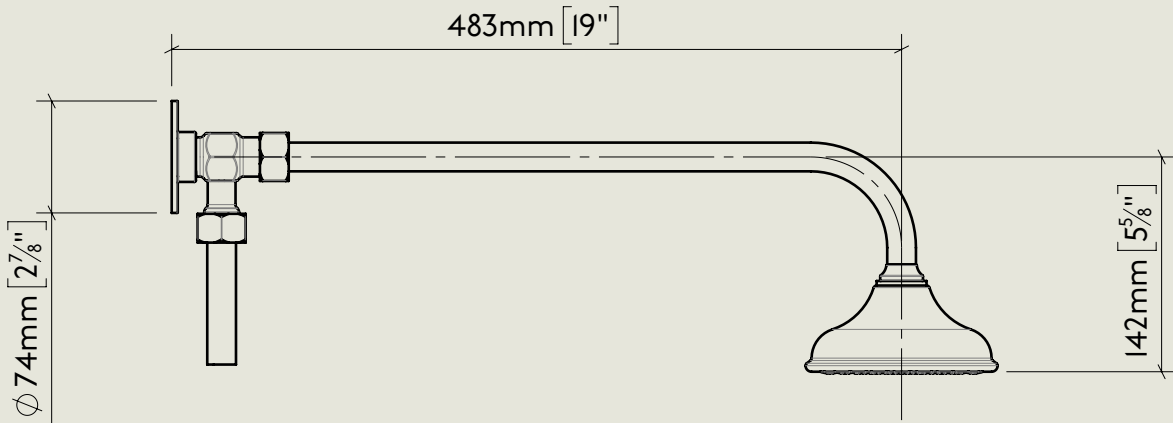

BY APPOINTMENT TO
HER MAJESTY QUEEN ELIZABETH II
MANUFACTURE OF KITCHEN & BATHROOM TAPS & MIXERS
BARBER WILSONS & CO. LTD
LONDON

LONDON

BARBER WILSONS & CO

EST. 1905

American adapters fitted as standard when purchased via BW&Co USA

Model No.	Description	
PS40A-PS29S / PS10	Exposed Back Plate and Seventeen and a Half Inch Shower Arm with Fixed Drench Head Rose 5"	Headwork