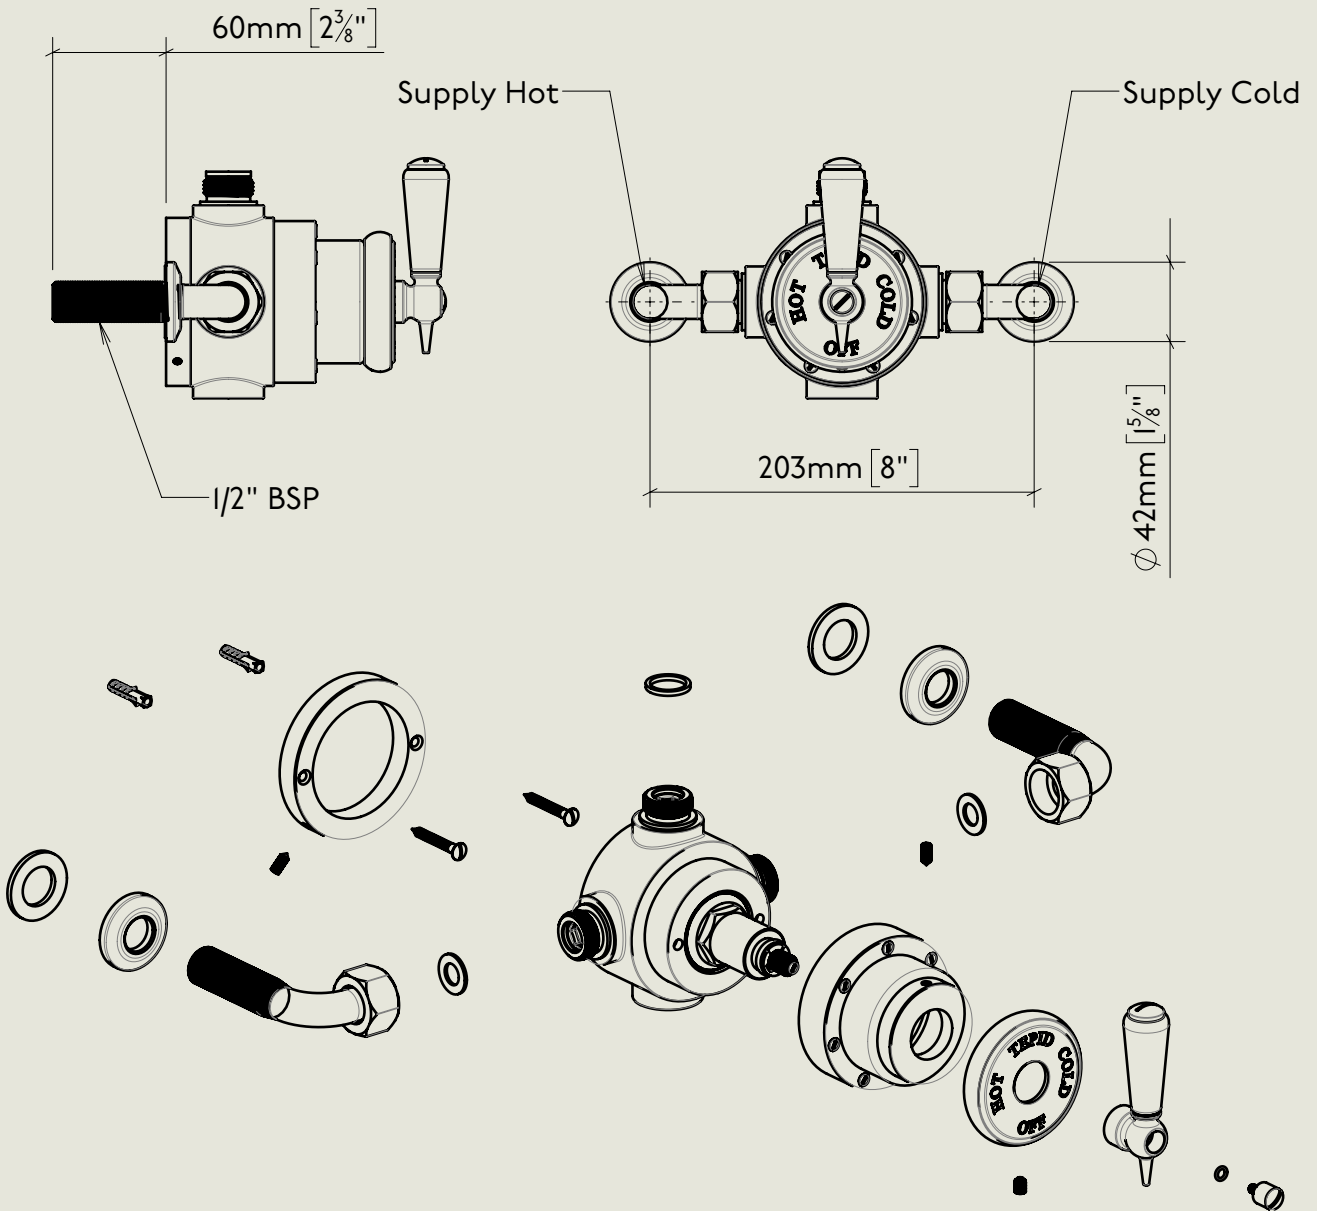

BY APPOINTMENT TO
HER MAJESTY QUEEN ELIZABETH II
MANUFACTURE OF KITCHEN & BATHROOM TAPS & MIXERS
BARBER WILSONS & CO. LTD
LONDON

LONDON **BARBER WILSONS & CO** EST. 1905

American adapters fitted as standard when purchased via BW&Co USA

Model No. RPS53	Description Regent PS53 Exposed Regent Thermostatic Shower Valve, 1/2" BSP Tail Inlet	Thermostat