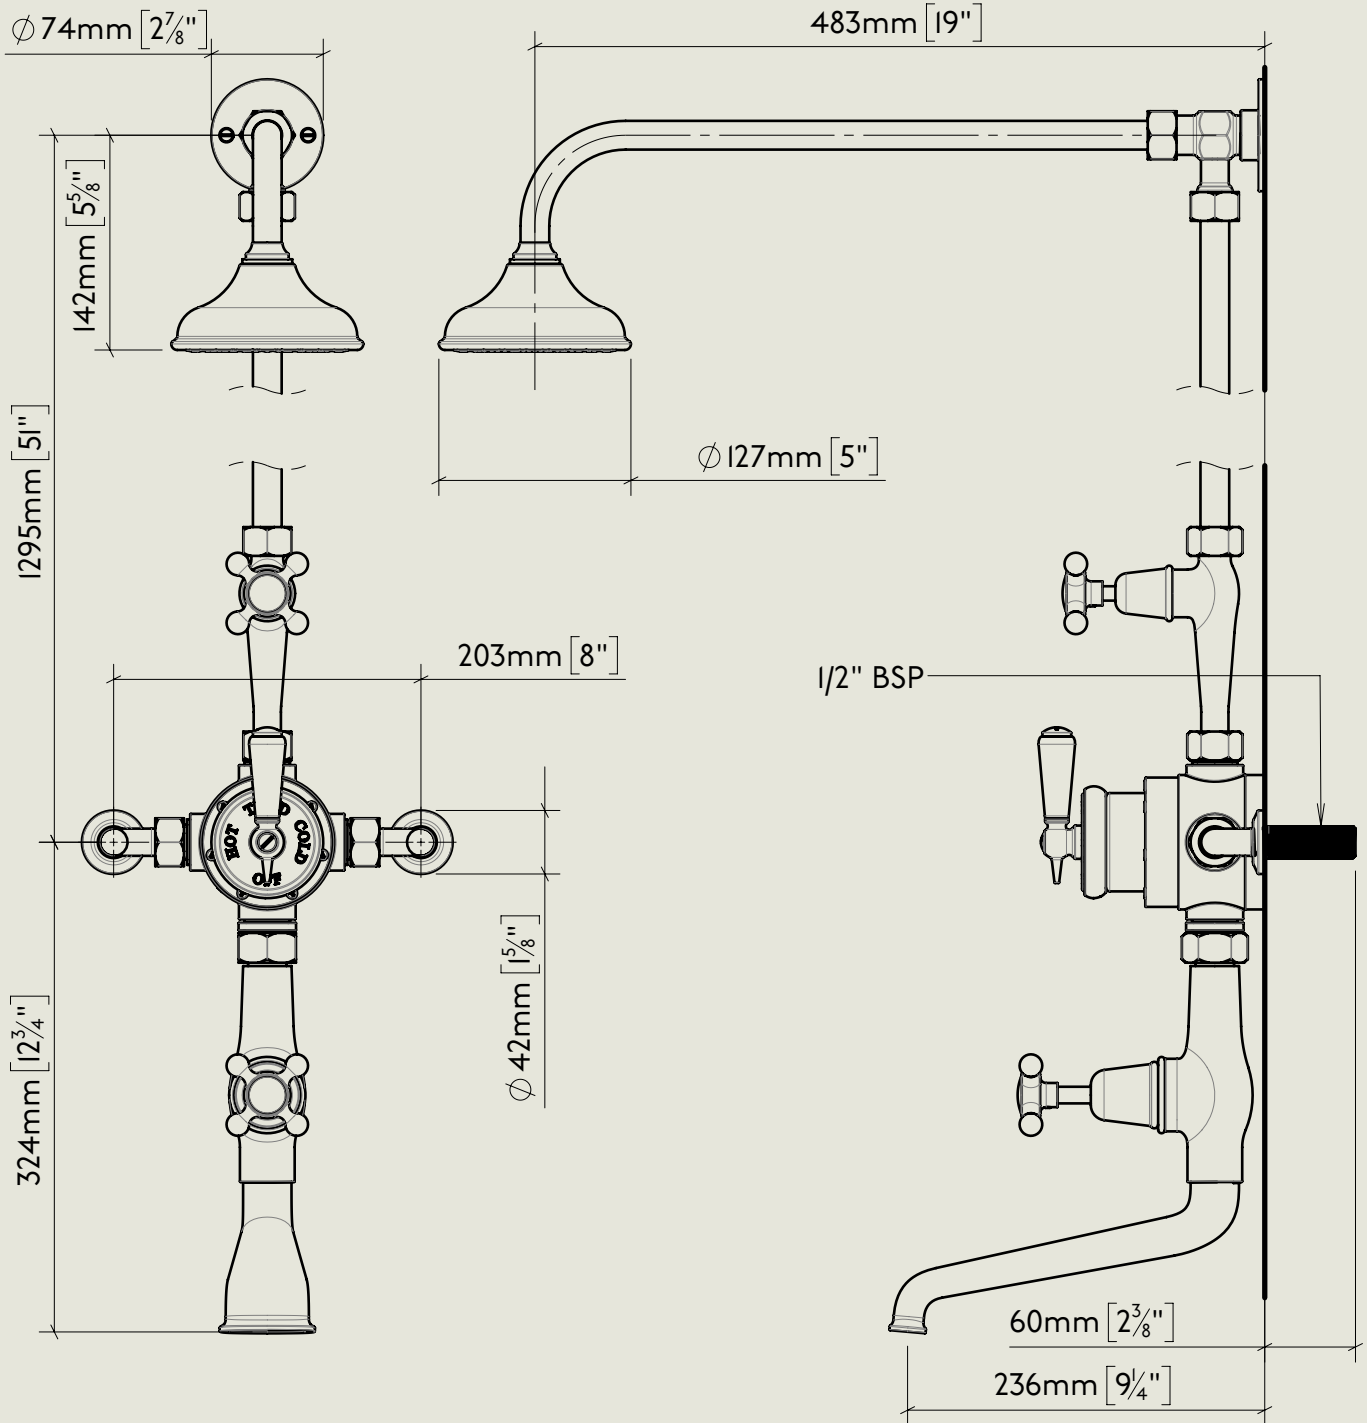

BY APPOINTMENT TO
HER MAJESTY QUEEN ELIZABETH II
MANUFACTURE OF KITCHEN & BATHROOM TAPS & MIXERS
BARBER WILSONS & CO. LTD
LONDON

LONDON **BARBER WILSONS & CO** EST. 1905

American adapters fitted as standard when purchased via BW&Co USA

Model No. R5700BA-1900	Description Regent 5700BA, 1900's Style Exposed Thermostatic Dual Control Shower/Bath Filler, 1/2" BSP Tail Inlet	Complete