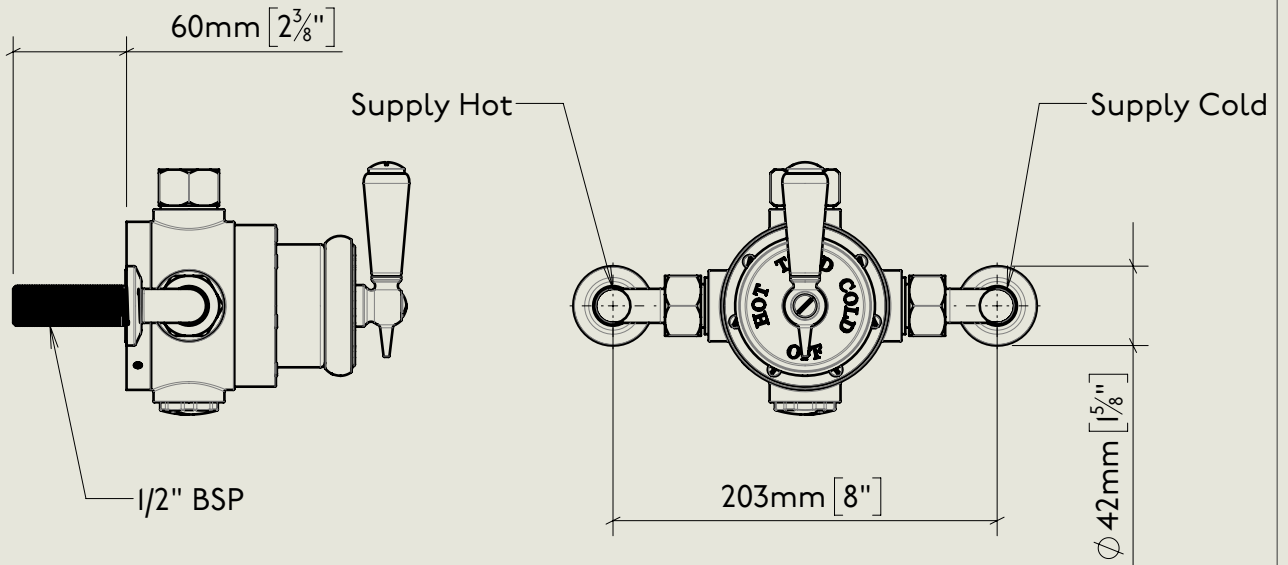

Model No.	Description	
R5600	Regent 5600 Exposed Thermostatic Shower with a Fixed Drench Head Rose, 1/2" BSP Tail Inlet	Complete

BY APPOINTMENT TO  
HER MAJESTY QUEEN ELIZABETH II  
MANUFACTURE OF KITCHEN & BATHROOM TAPS & MIXERS  
BARBER WILSONS & CO. LTD  
LONDON

LONDON

BARBER WILSONS & CO

EST. 1905

American adapters fitted as standard when purchased via BW&Co USA

<p>Model No.</p> <p>RPS53</p>	<p>Description</p> <p>Regent PS53 Exposed Regent Thermostatic Shower Valve, 1/2" BSP Tail Inlet</p>	<p>Thermostat</p>
-------------------------------	---	-------------------

Model No.	Description	
PS40A-PS29S / PSI0	Exposed Back Plate and Seventeen and a Half Inch Shower Arm with Fixed Drench Head Rose 5"	Headwork