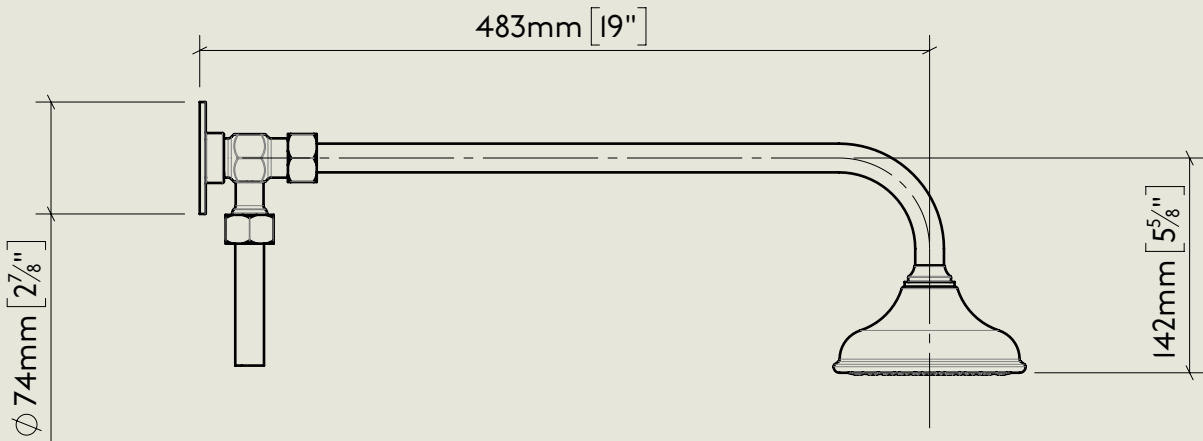

BY APPOINTMENT TO
HER MAJESTY QUEEN ELIZABETH II
MANUFACTURE OF KITCHEN & BATHROOM TAPS & MIXERS
BARBER WILSONS & CO. LTD
LONDON

LONDON

BARBER WILSONS & CO

EST. 1905

American adapters fitted as standard when purchased via BW&Co USA

Model No.	Description	
PS40A-PS29S / PSI0	Exposed Back Plate and Seventeen and a Half Inch Shower Arm with Fixed Drench Head Rose 5"	Headwork