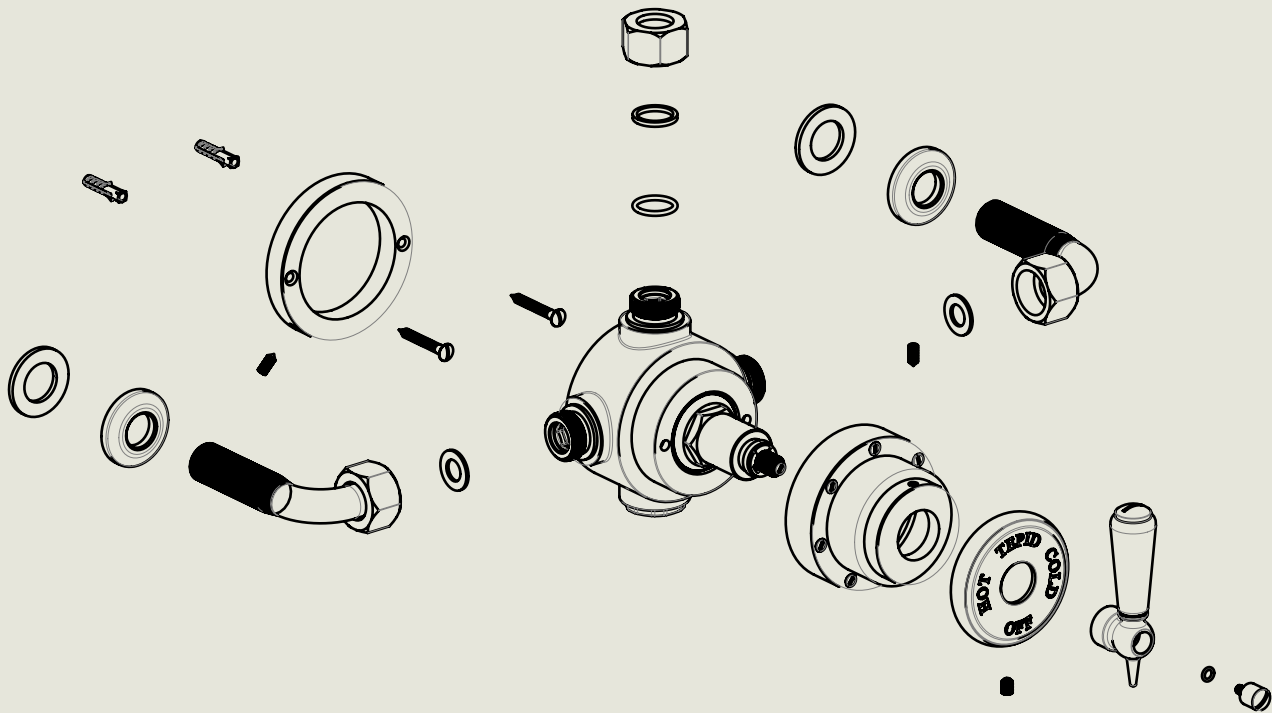

Model No.	Description	
R5600	Regent 5600 Exposed Thermostatic Shower with a Fixed Drench Head Rose, 1/2" BSP Tail Inlet	Complete

BY APPOINTMENT TO  
HER MAJESTY QUEEN ELIZABETH II  
MANUFACTURE OF KITCHEN & BATHROOM TAPS & MIXERS  
BARBER WILSONS & CO. LTD  
LONDON

LONDON

BARBER WILSONS & CO

EST. 1905

American adapters fitted as standard when purchased via BW&Co USA

<p>Model No.</p> <p>RPS53</p>	<p>Description</p> <p>Regent PS53 Exposed Regent Thermostatic Shower Valve, 1/2" BSP Tail Inlet</p>	<p>Thermostat</p>
-------------------------------	---	-------------------

BY APPOINTMENT TO  
HER MAJESTY QUEEN ELIZABETH II  
MANUFACTURE OF KITCHEN & BATHROOM TAPS & MIXERS  
BARBER WILSONS & CO. LTD  
LONDON

LONDON

BARBER WILSONS & CO

EST. 1905

American adapters fitted as standard when purchased via BW&Co USA

Model No.	Description	
PS40A-PS29S / PSI0	Exposed Back Plate and Seventeen and a Half Inch Shower Arm with Fixed Drench Head Rose 5"	Headwork