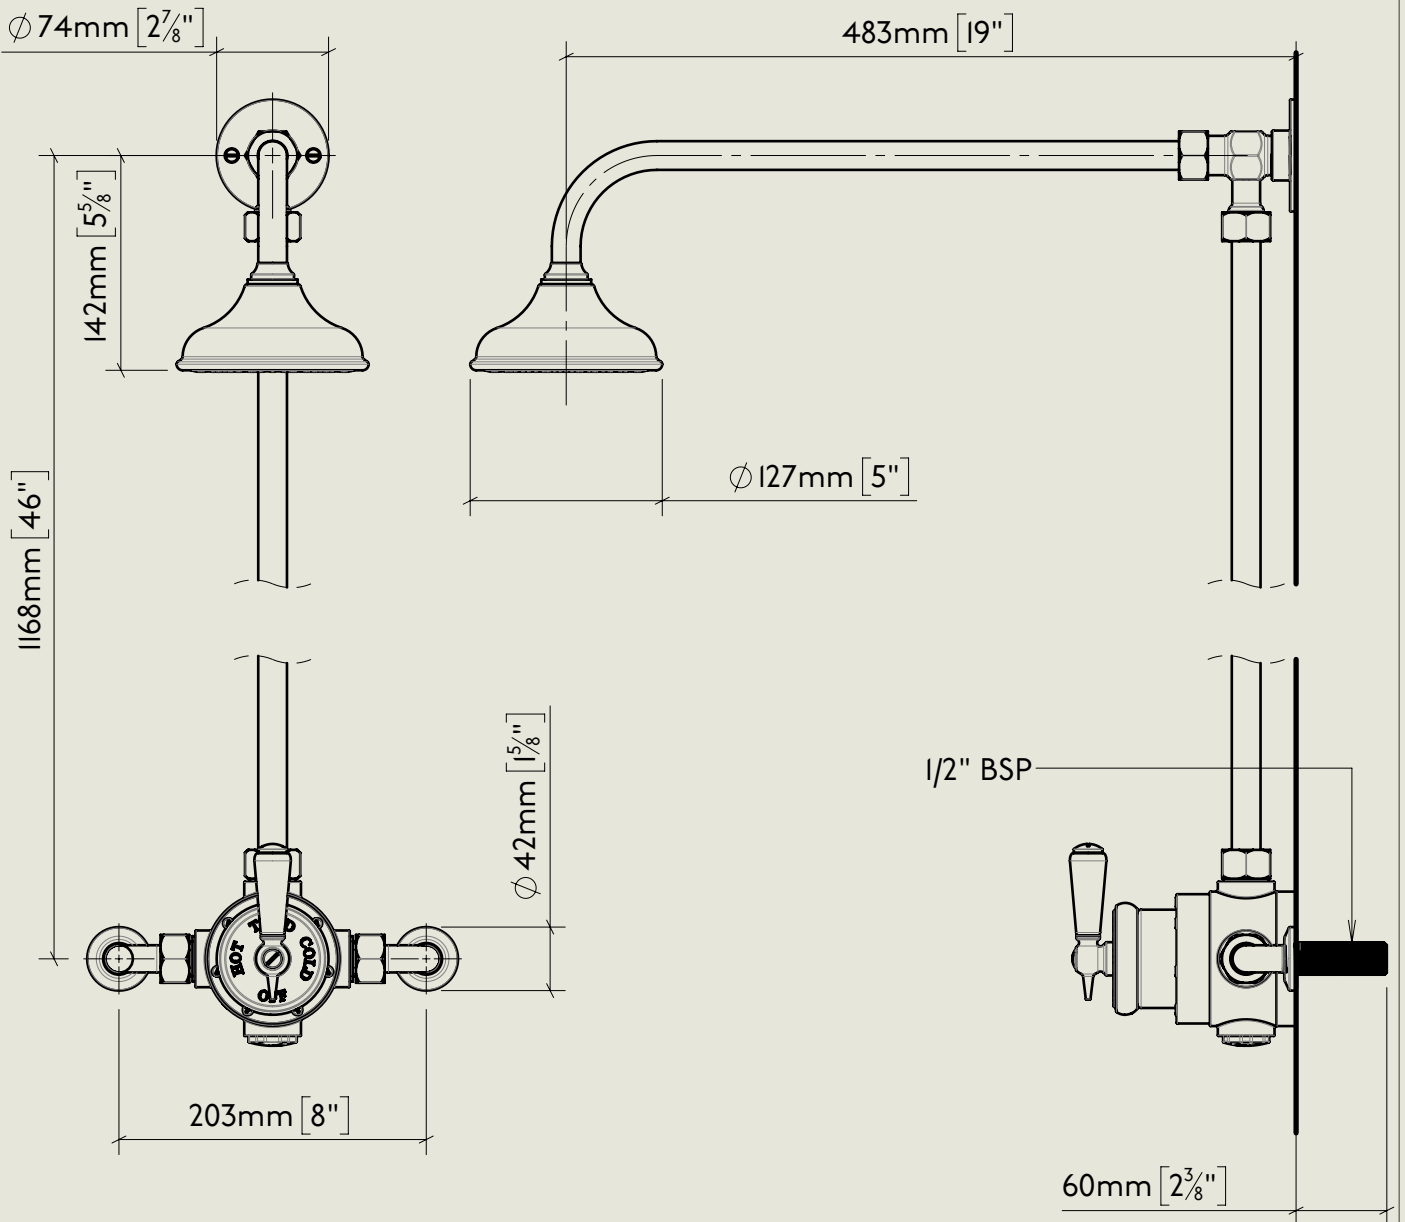

BY APPOINTMENT TO  
HER MAJESTY QUEEN ELIZABETH II  
MANUFACTURE OF KITCHEN & BATHROOM TAPS & MIXERS  
BARBER WILSONS & CO. LTD  
LONDON

LONDON **BARBER WILSONS & CO** EST. 1905

American adapters fitted as standard when purchased via BW&Co USA

Model No.	Description	
R5600	Regent 5600 Exposed Thermostatic Shower with a Fixed Drench Head Rose, 1/2" BSP Tail Inlet	Complete

BY APPOINTMENT TO  
HER MAJESTY QUEEN ELIZABETH II  
MANUFACTURE OF KITCHEN & BATHROOM TAPS & MIXERS  
BARBER WILSONS & CO. LTD  
LONDON

LONDON

BARBER WILSONS & CO

EST. 1905

American adapters fitted as standard when purchased via BW&Co USA

<p>Model No.</p> <p>RPS53</p>	<p>Description</p> <p>Regent PS53 Exposed Regent Thermostatic Shower Valve, 1/2" BSP Tail Inlet</p>	<p>Thermostat</p>
-------------------------------	---	-------------------

Model No.	Description	
PS40A-PS29S / PSI0	Exposed Back Plate and Seventeen and a Half Inch Shower Arm with Fixed Drench Head Rose 5"	Headwork