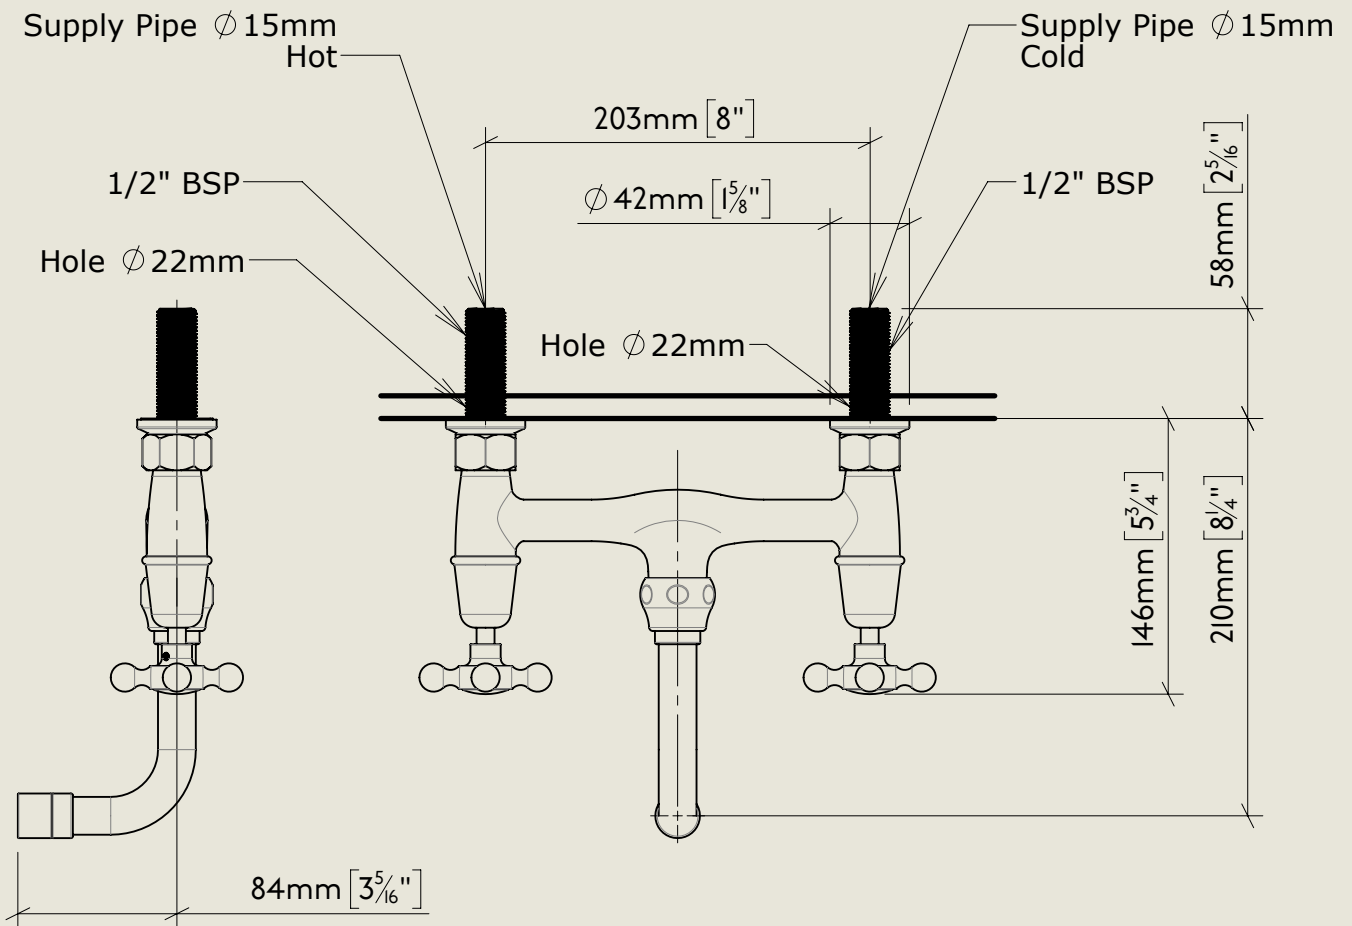

BY APPOINTMENT TO
HER MAJESTY QUEEN ELIZABETH II
MANUFACTURE OF KITCHEN & BATHROOM TAPS & MIXERS
BARBER WILSONS & CO. LTD
LONDON

LONDON

BARBER WILSONS & CO

EST. 1905

American adapters fitted as standard when purchased via BW&Co USA

Model No.	Description	
R2020-1900	Regent 2020, 1900's Style	Complete

BY APPOINTMENT TO
HER MAJESTY QUEEN ELIZABETH II
MANUFACTURE OF KITCHEN & BATHROOM TAPS & MIXERS
BARBER WILSONS & CO. LTD
LONDON

LONDON BARBER WILSONS & CO EST. 1905

American adapters fitted as standard when purchased via BW&Co USA

Model No.	Description	
R2020-1900	Regent 2020, 1900's Style	Fitting