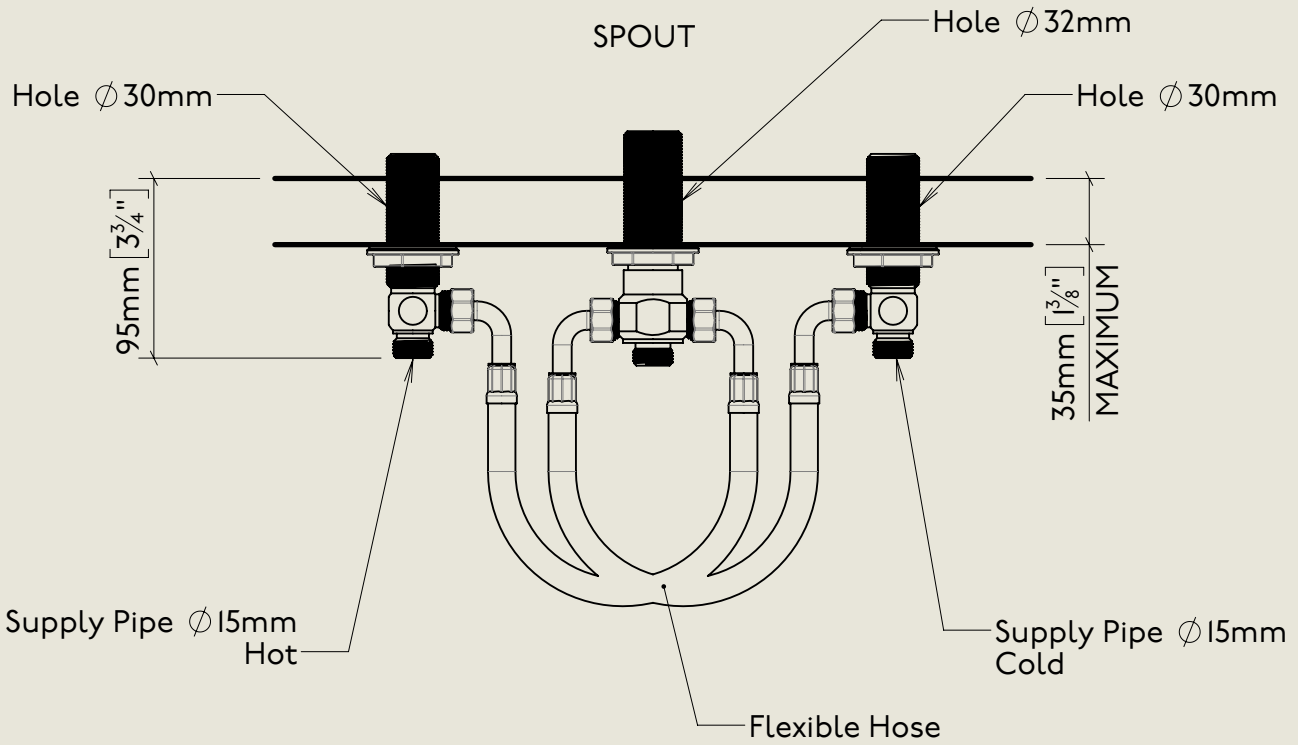

BY APPOINTMENT TO
HER MAJESTY QUEEN ELIZABETH II
MANUFACTURE OF KITCHEN & BATHROOM TAPS & MIXERS
BARBER WILSONS & CO. LTD
LONDON

LONDON

BARBER WILSONS & CO

EST. 1905

American adapters fitted as standard when purchased via BW&Co USA

Model No.	Description	
R1040-1900	Regent 1040, 1900's Style	Complete

BY APPOINTMENT TO
HER MAJESTY QUEEN ELIZABETH II
MANUFACTURE OF KITCHEN & BATHROOM TAPS & MIXERS
BARBER WILSONS & CO. LTD
LONDON

LONDON **BARBER WILSONS & CO** EST. 1905

American adapters fitted as standard when purchased via BW&Co USA

Model No.	Description	Fitting
1040	1040 Deck Mount Range Below Counter	Fitting

BY APPOINTMENT TO
HER MAJESTY QUEEN ELIZABETH II
MANUFACTURE OF KITCHEN & BATHROOM TAPS & MIXERS
BARBER WILSONS & CO. LTD
LONDON

LONDON BARBER WILSONS & CO EST. 1905

American adapters fitted as standard when purchased via BW&Co USA

Model No.	Description	
R1040-1900	Regent 1040, 1900's Style	Iso