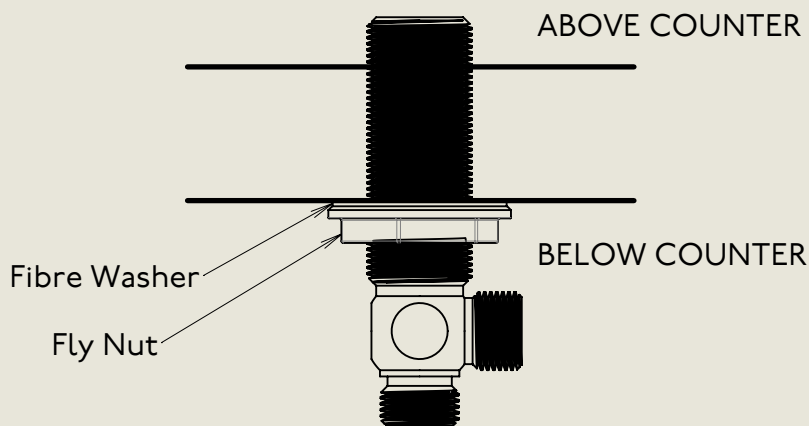

BY APPOINTMENT TO
HER MAJESTY QUEEN ELIZABETH II
MANUFACTURE OF KITCHEN & BATHROOM TAPS & MIXERS
BARBER WILSONS & CO. LTD
LONDON

LONDON

BARBER WILSONS & CO

EST. 1905

American adapters fitted as standard when purchased via BW&Co USA

Model No.	Description	
R1040-1900	Regent 1040, 1900's Style	Complete

BY APPOINTMENT TO
HER MAJESTY QUEEN ELIZABETH II
MANUFACTURE OF KITCHEN & BATHROOM TAPS & MIXERS
BARBER WILSONS & CO. LTD
LONDON

LONDON **BARBER WILSONS & CO** EST. 1905

American adapters fitted as standard when purchased via BW&Co USA

Model No.	Description	Fitting
1040	1040 Deck Mount Range Below Counter	Fitting

BY APPOINTMENT TO
HER MAJESTY QUEEN ELIZABETH II
MANUFACTURE OF KITCHEN & BATHROOM TAPS & MIXERS
BARBER WILSONS & CO. LTD
LONDON

LONDON BARBER WILSONS & CO EST. 1905

American adapters fitted as standard when purchased via BW&Co USA

Model No.	Description	
R1040-1900	Regent 1040, 1900's Style	Iso