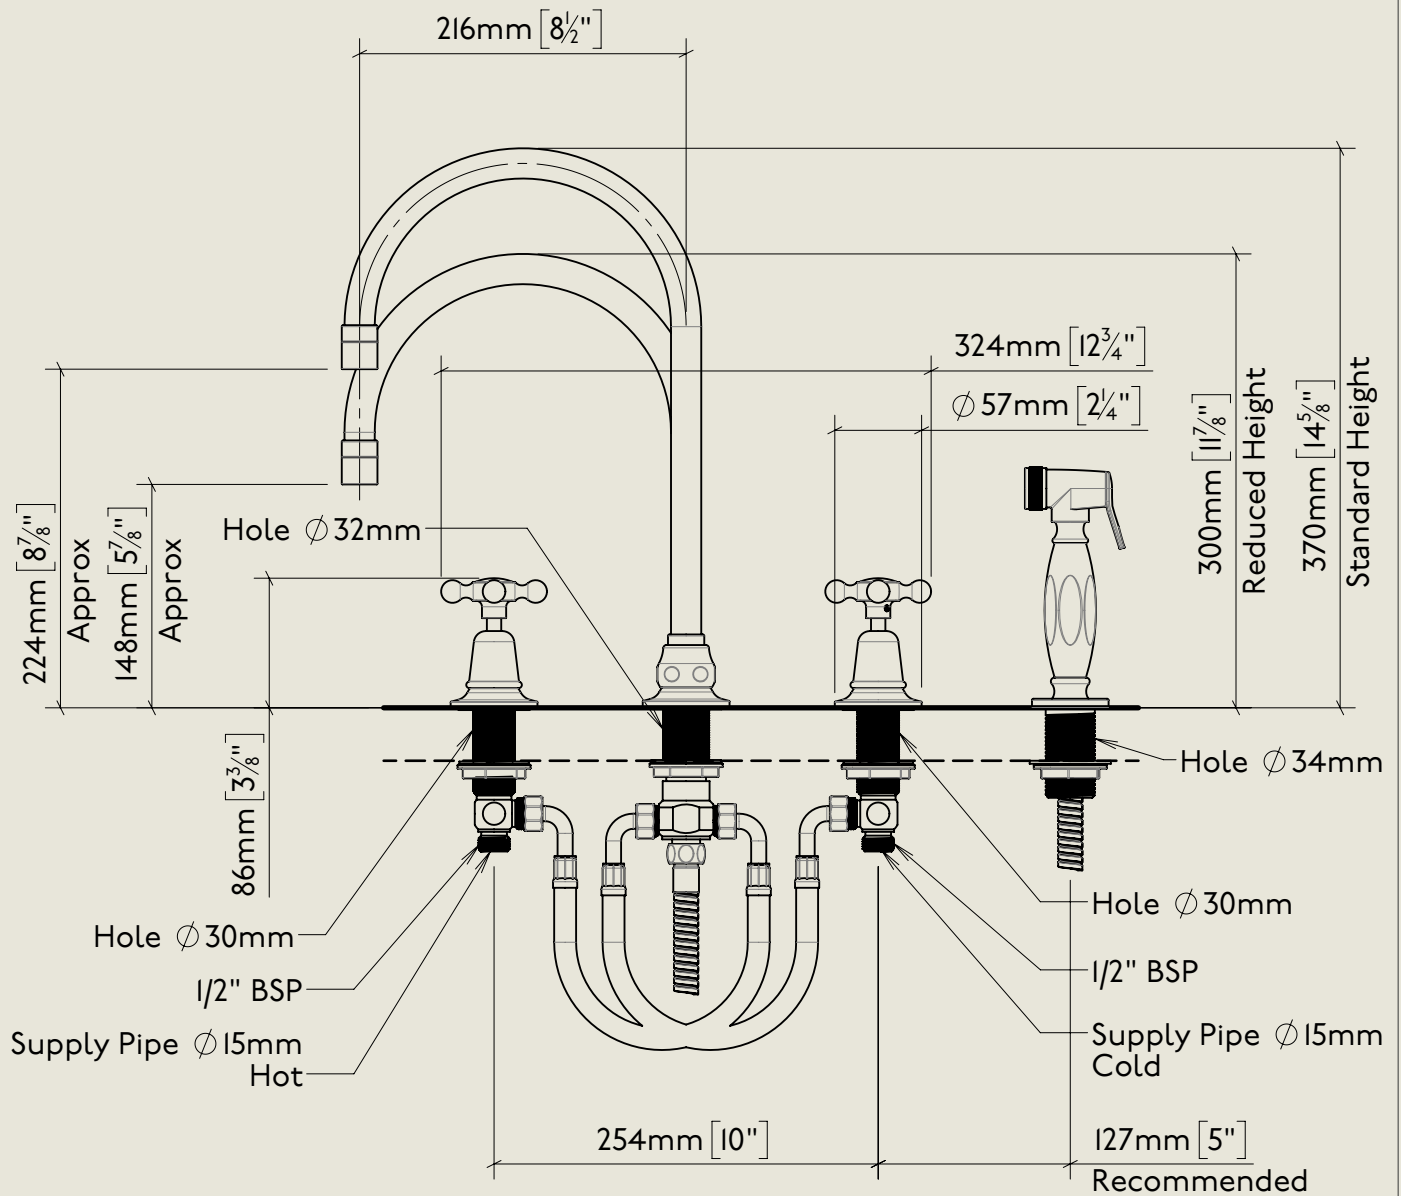

BY APPOINTMENT TO
HER MAJESTY QUEEN ELIZABETH II
MANUFACTURE OF KITCHEN & BATHROOM TAPS & MIXERS
BARBER WILSONS & CO. LTD
LONDON

LONDON

BARBER WILSONS & CO

EST. 1905

American adapters fitted as standard when purchased via BW&Co USA

Model No.	Description	
R1040-1900	Regent 1040, 1900's Style	Complete

BY APPOINTMENT TO
HER MAJESTY QUEEN ELIZABETH II
MANUFACTURE OF KITCHEN & BATHROOM TAPS & MIXERS
BARBER WILSONS & CO. LTD
LONDON

LONDON **BARBER WILSONS & CO** EST. 1905

American adapters fitted as standard when purchased via BW&Co USA

Model No.	Description	Fitting
1040	1040 Deck Mount Range Below Counter	Fitting

BY APPOINTMENT TO
HER MAJESTY QUEEN ELIZABETH II
MANUFACTURE OF KITCHEN & BATHROOM TAPS & MIXERS
BARBER WILSONS & CO. LTD
LONDON

LONDON BARBER WILSONS & CO EST. 1905

American adapters fitted as standard when purchased via BW&Co USA

Model No.	Description	
R1040-1900	Regent 1040, 1900's Style	Iso