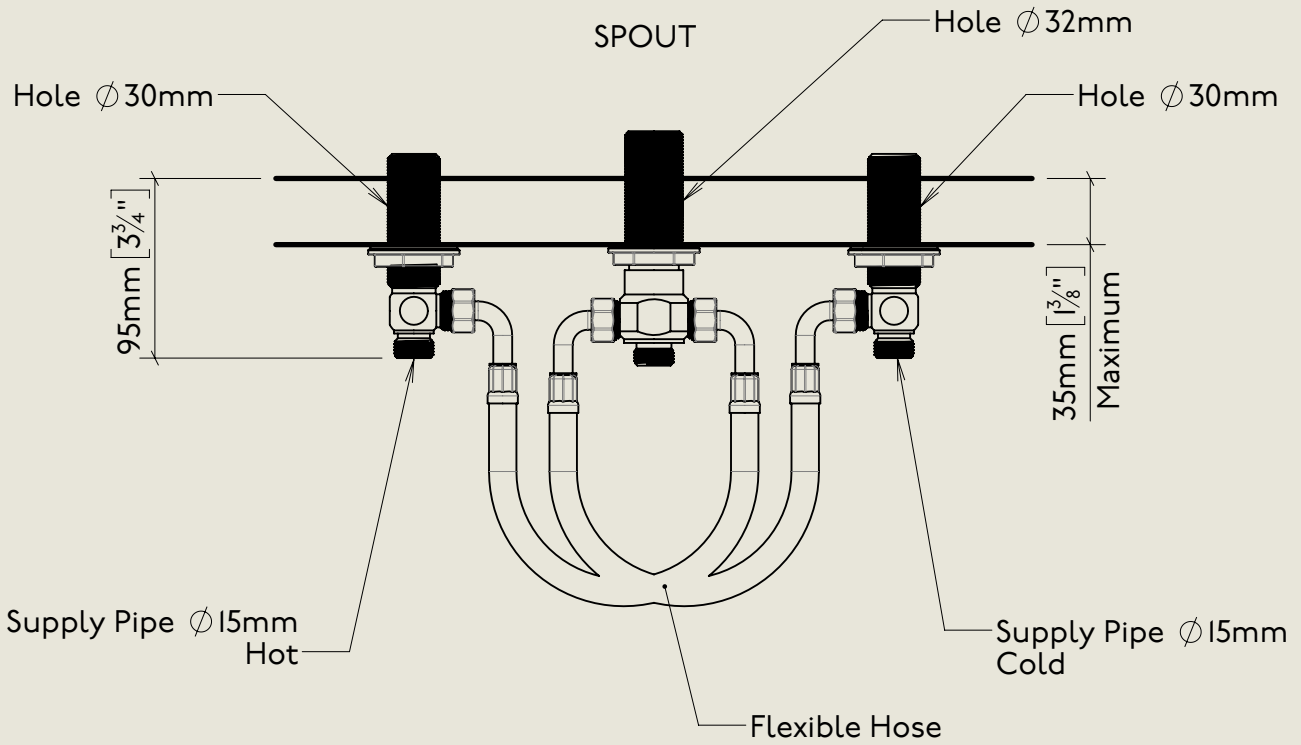

Model No.	Description	
R1040-1890	Regent 1040, 1890's Style	Complete

BY APPOINTMENT TO
HER MAJESTY QUEEN ELIZABETH II
MANUFACTURE OF KITCHEN & BATHROOM TAPS & MIXERS
BARBER WILSONS & CO. LTD
LONDON

LONDON

BARBER WILSONS & CO

EST. 1905

American adapters fitted as standard when purchased via BW&Co USA

Model No.	Description	Fitting
1040	1040 Deck Mount Range Below Counter	Fitting

BY APPOINTMENT TO
HER MAJESTY QUEEN ELIZABETH II
MANUFACTURE OF KITCHEN & BATHROOM TAPS & MIXERS
BARBER WILSONS & CO. LTD
LONDON

LONDON BARBER WILSONS & CO EST. 1905

American adapters fitted as standard when purchased via BW&Co USA

Model No.	Description	
R1040-1890	Regent 1040, 1890's Style	Iso