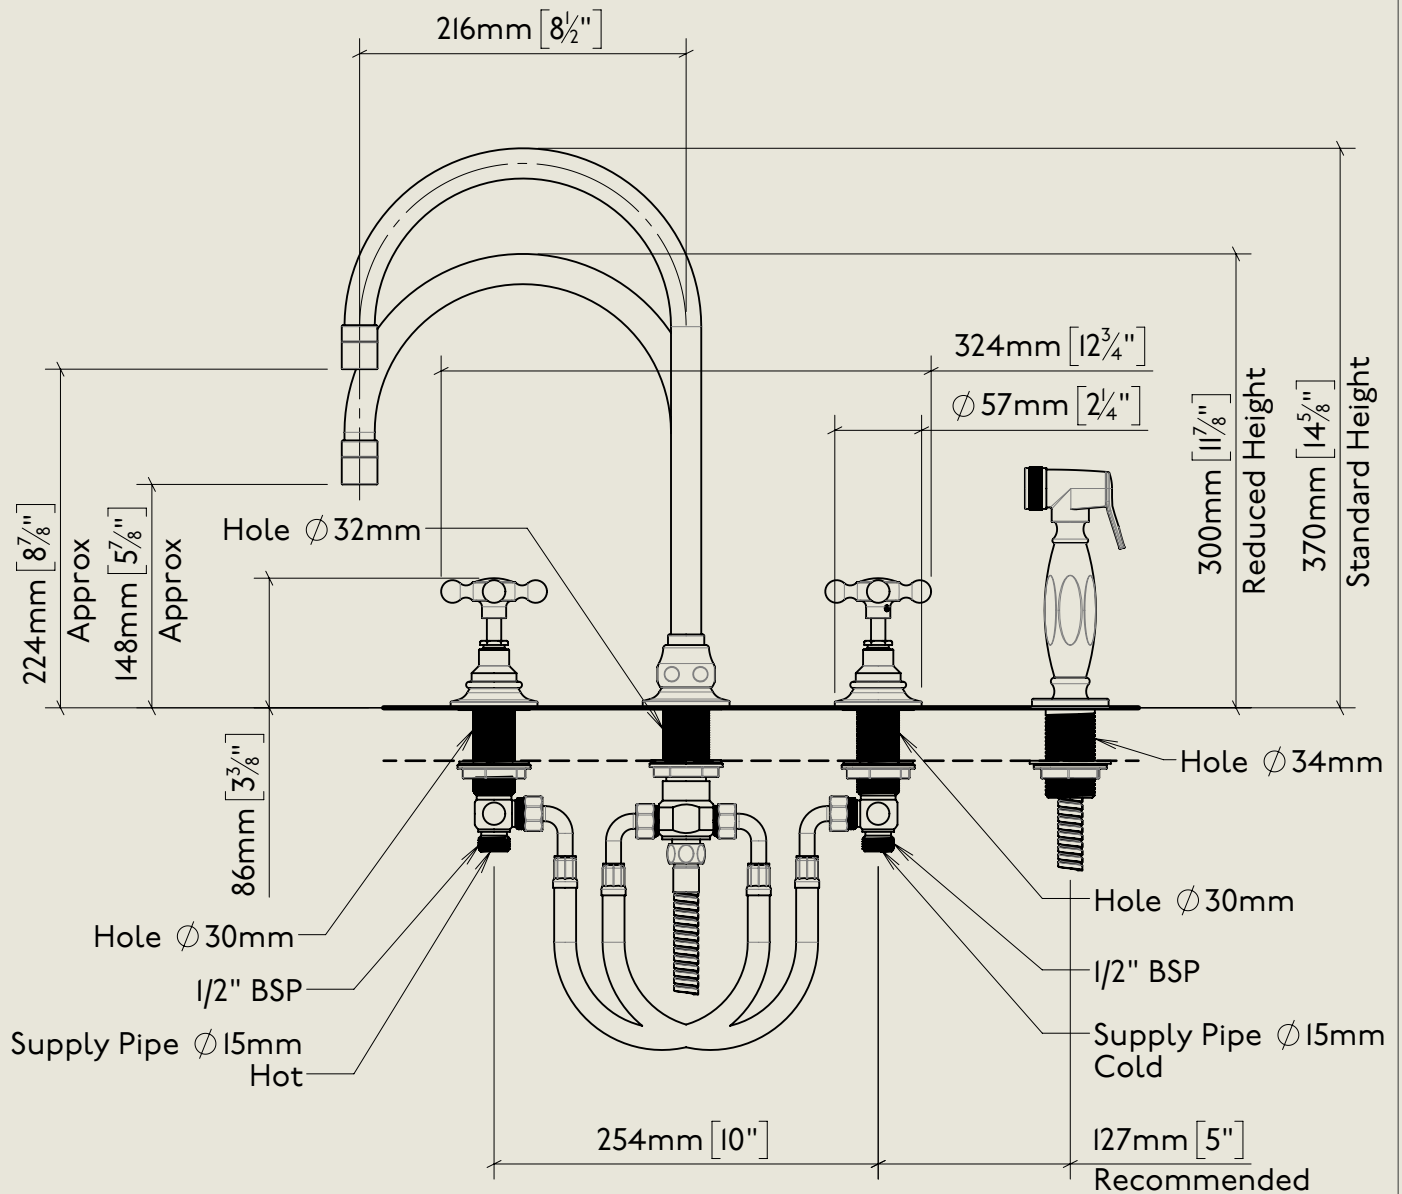

BY APPOINTMENT TO
HER MAJESTY QUEEN ELIZABETH II
MANUFACTURE OF KITCHEN & BATHROOM TAPS & MIXERS
BARBER WILSONS & CO. LTD
LONDON

LONDON

BARBER WILSONS & CO

EST. 1905

American adapters fitted as standard when purchased via BW&Co USA

Model No.	Description	
R1040-1890	Regent 1040, 1890's Style	Complete

BY APPOINTMENT TO
HER MAJESTY QUEEN ELIZABETH II
MANUFACTURE OF KITCHEN & BATHROOM TAPS & MIXERS
BARBER WILSONS & CO. LTD
LONDON

LONDON

BARBER WILSONS & CO

EST. 1905

American adapters fitted as standard when purchased via BW&Co USA

Model No.	Description	Fitting
1040	1040 Deck Mount Range Below Counter	Fitting

BY APPOINTMENT TO
HER MAJESTY QUEEN ELIZABETH II
MANUFACTURE OF KITCHEN & BATHROOM TAPS & MIXERS
BARBER WILSONS & CO. LTD
LONDON

LONDON BARBER WILSONS & CO EST. 1905

American adapters fitted as standard when purchased via BW&Co USA

Model No.	Description	
R1040-1890	Regent 1040, 1890's Style	Iso