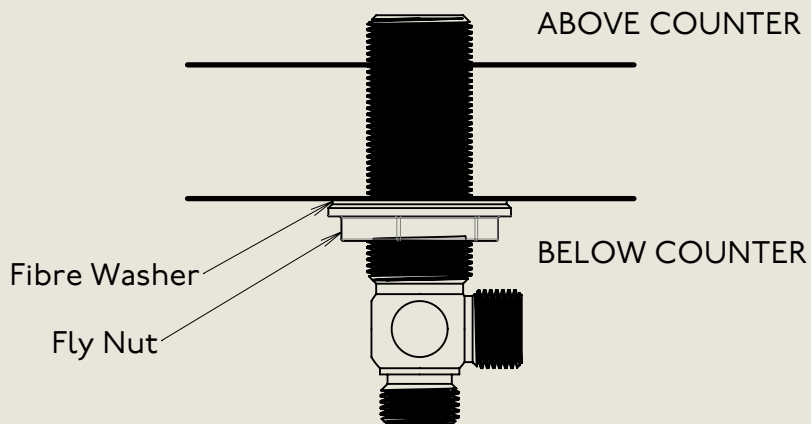

Model No.	Description	
R1040-1890	Regent 1040, 1890's Style	Complete

BY APPOINTMENT TO
HER MAJESTY QUEEN ELIZABETH II
MANUFACTURE OF KITCHEN & BATHROOM TAPS & MIXERS
BARBER WILSONS & CO. LTD
LONDON

LONDON

BARBER WILSONS & CO

EST. 1905

American adapters fitted as standard when purchased via BW&Co USA

Model No.	Description	Fitting
1040	1040 Deck Mount Range Below Counter	Fitting

BY APPOINTMENT TO
HER MAJESTY QUEEN ELIZABETH II
MANUFACTURE OF KITCHEN & BATHROOM TAPS & MIXERS
BARBER WILSONS & CO. LTD
LONDON

LONDON BARBER WILSONS & CO EST. 1905

American adapters fitted as standard when purchased via BW&Co USA

Model No.	Description	
R1040-1890	Regent 1040, 1890's Style	Iso