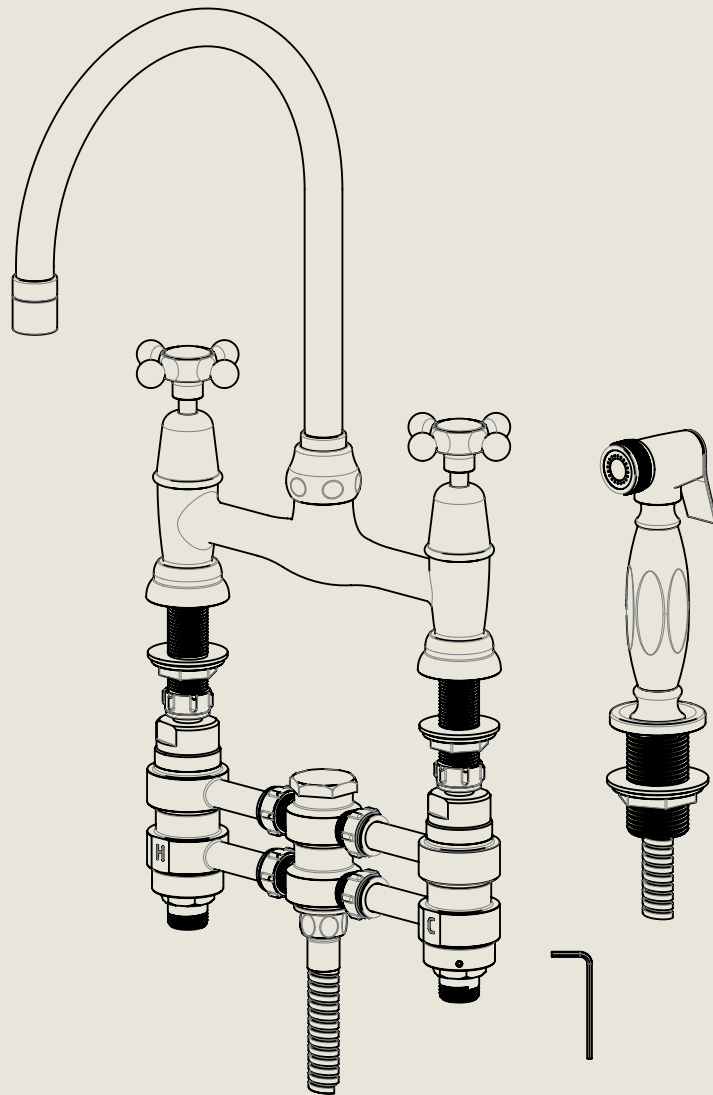

Model No.	Description	
RI030-I900-MU	Regent 1030, 1900's Style, Mushroom Union	Complete

BY APPOINTMENT TO
HER MAJESTY QUEEN ELIZABETH II
MANUFACTURE OF KITCHEN & BATHROOM TAPS & MIXERS
BARBER WILSONS & CO. LTD
LONDON

LONDON BARBER WILSONS & CO EST. 1905

American adapters fitted as standard when purchased via BW&Co USA

Model No.	Description	
RI030-1900-MU	Regent 1030, 1900's Style, Mushroom Union	Fitting

BY APPOINTMENT TO
HER MAJESTY QUEEN ELIZABETH II
MANUFACTURE OF KITCHEN & BATHROOM TAPS & MIXERS
BARBER WILSONS & CO. LTD
LONDON

LONDON BARBER WILSONS & CO EST. 1905

American adapters fitted as standard when purchased via BW&Co USA

Model No. RI030-1900-MU	Description Regent 1030, 1900's Style, Mushroom Union	ISO
----------------------------	--	-----