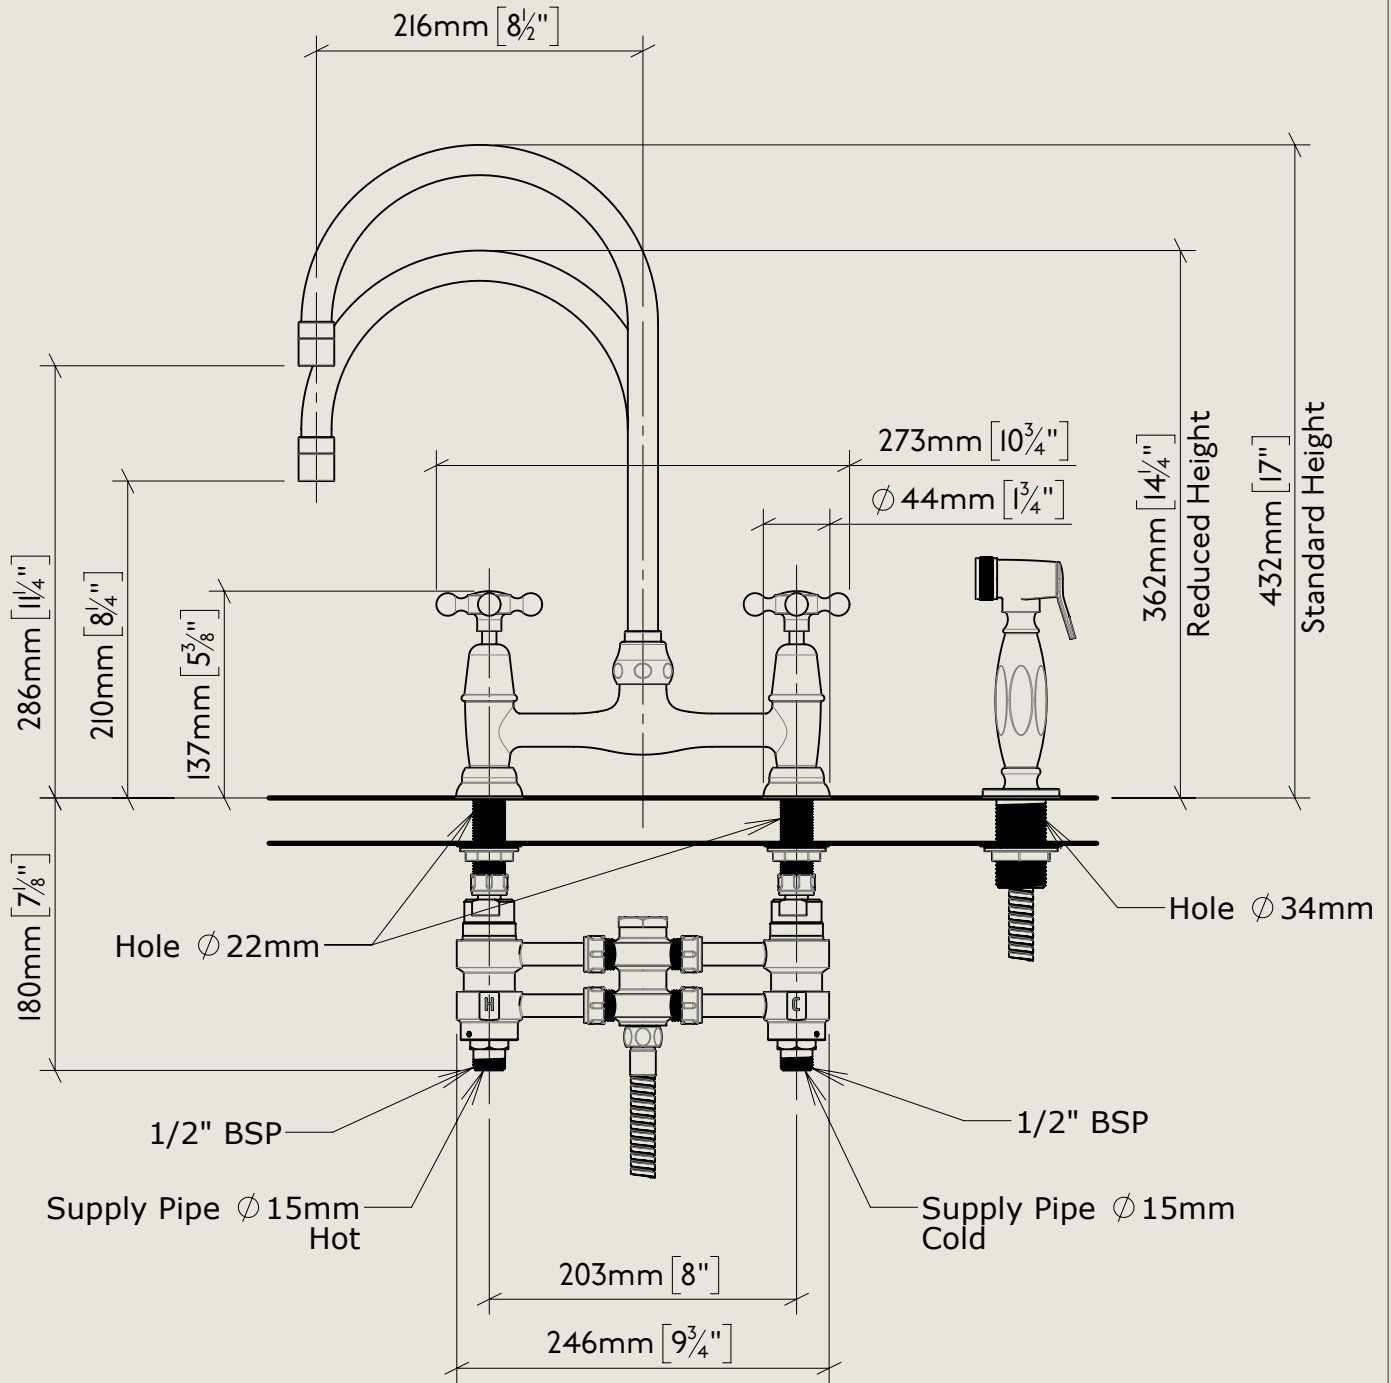

BY APPOINTMENT TO
HER MAJESTY QUEEN ELIZABETH II
MANUFACTURE OF KITCHEN & BATHROOM TAPS & MIXERS
BARBER WILSONS & CO. LTD
LONDON

LONDON **BARBER WILSONS & CO** EST. 1905

American adapters fitted as standard when purchased via BW&Co USA

Model No.	Description	
RI030-I900-MU	Regent 1030, 1900's Style, Mushroom Union	Complete

BY APPOINTMENT TO
HER MAJESTY QUEEN ELIZABETH II
MANUFACTURE OF KITCHEN & BATHROOM TAPS & MIXERS
BARBER WILSONS & CO. LTD
LONDON

LONDON BARBER WILSONS & CO EST. 1905

American adapters fitted as standard when purchased via BW&Co USA

Model No.	Description	
RI030-1900-MU	Regent 1030, 1900's Style, Mushroom Union	Fitting

BY APPOINTMENT TO
HER MAJESTY QUEEN ELIZABETH II
MANUFACTURE OF KITCHEN & BATHROOM TAPS & MIXERS
BARBER WILSONS & CO. LTD
LONDON

LONDON BARBER WILSONS & CO EST. 1905

American adapters fitted as standard when purchased via BW&Co USA

Model No. RI030-1900-MU	Description Regent 1030, 1900's Style, Mushroom Union	ISO
----------------------------	--	-----