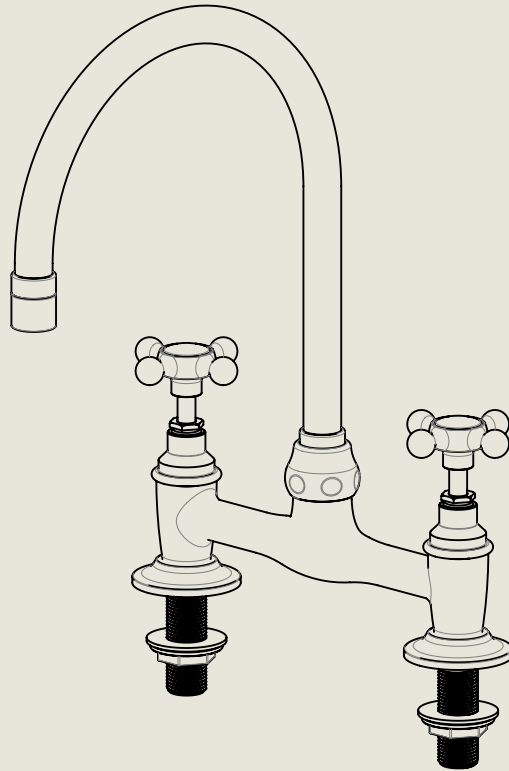

Model No.

RI010-1890-FL

Description

Regent 1010, 1890's Style, Flange Union

Complete

BY APPOINTMENT TO  
HER MAJESTY QUEEN ELIZABETH II  
MANUFACTURE OF KITCHEN & BATHROOM TAPS & MIXERS  
BARBER WILSONS & CO. LTD  
LONDON

LONDON BARBER WILSONS & CO EST. 1905

American adapters fitted as standard when purchased via BW&Co USA

Model No.	Description	
R1010-1890-FL	Regent 1010, 1890's Style, Flange Union	Fitting

BY APPOINTMENT TO  
HER MAJESTY QUEEN ELIZABETH II  
MANUFACTURE OF KITCHEN & BATHROOM TAPS & MIXERS  
BARBER WILSONS & CO. LTD  
LONDON

LONDON BARBER WILSONS & CO EST. 1905

American adapters fitted as standard when purchased via BW&Co USA

Model No.

R1010-1890-FL

Description

Regent 1010, 1890's Style, Flange Union

ISO