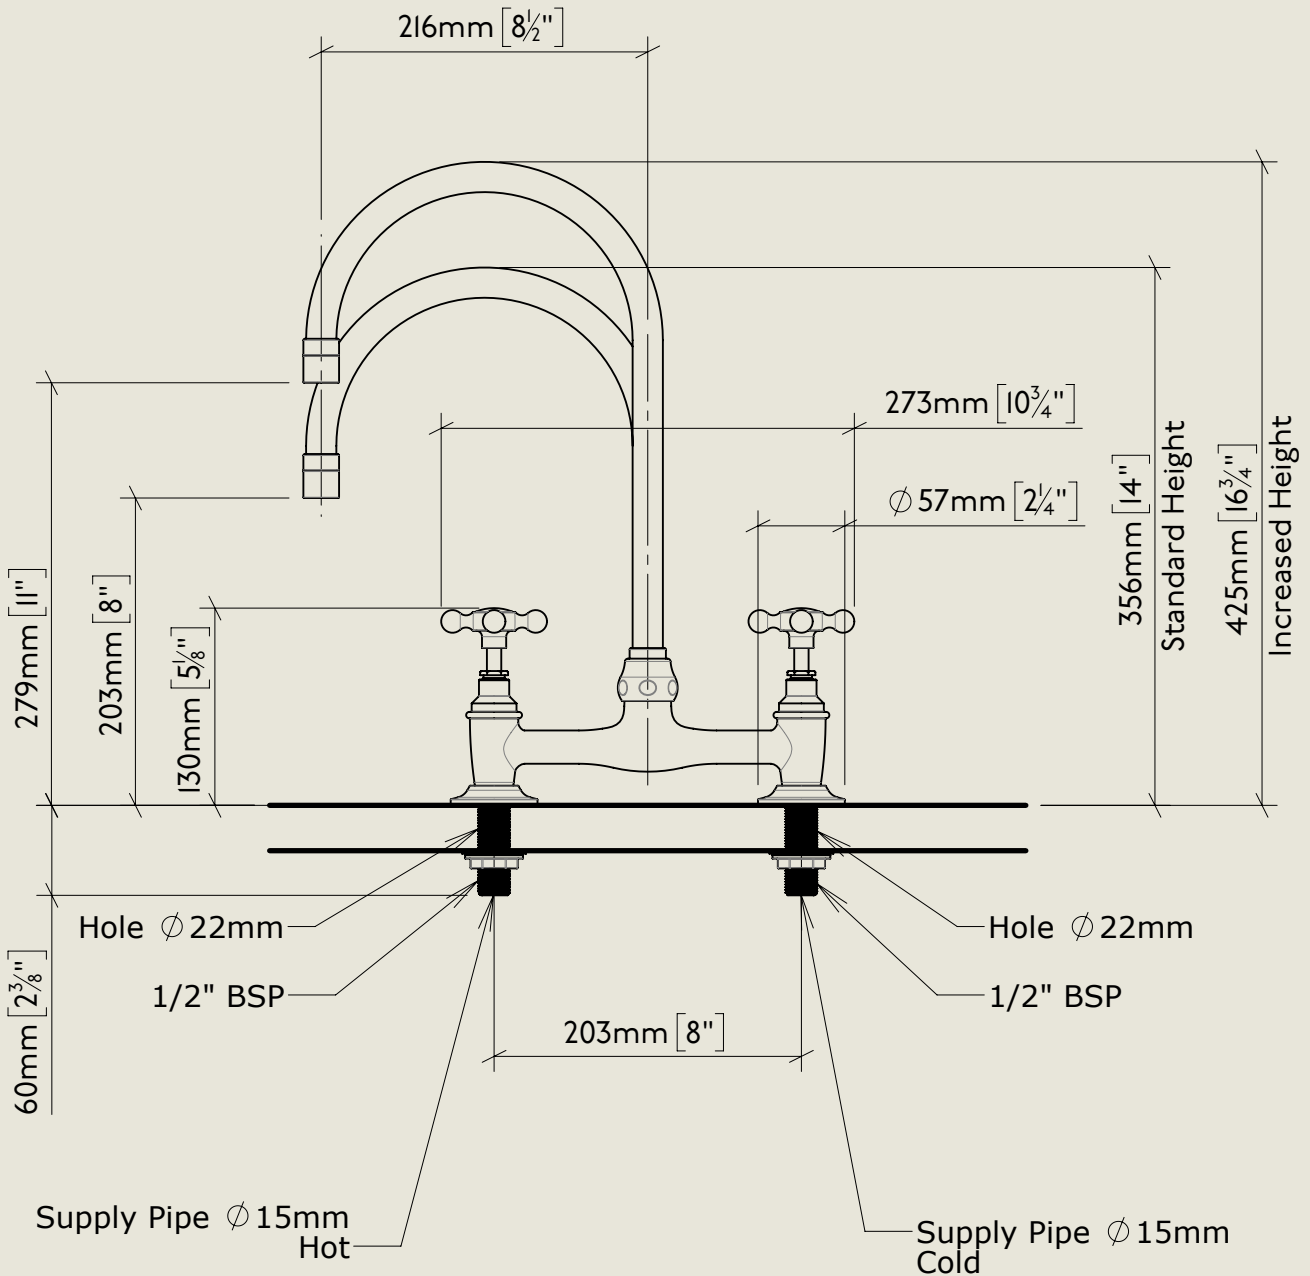

BY APPOINTMENT TO
HER MAJESTY QUEEN ELIZABETH II
MANUFACTURE OF KITCHEN & BATHROOM TAPS & MIXERS
BARBER WILSONS & CO. LTD
LONDON

LONDON

BARBER WILSONS & CO

EST. 1905

American adapters fitted as standard when purchased via BW&Co USA

Model No.

RI010-1890-FL

Description

Regent 1010, 1890's Style, Flange Union

Complete