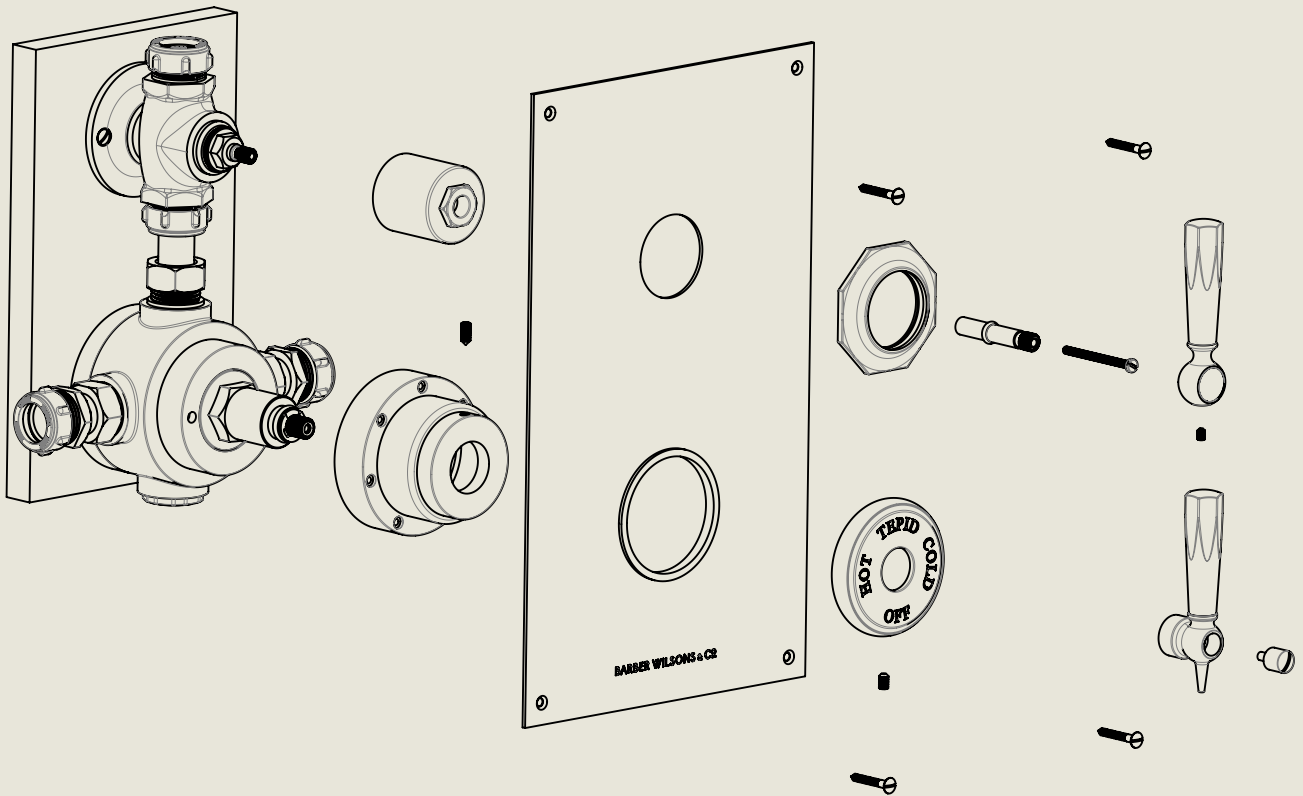

An additional extension is available to extend tolerance to 20mm

American adapters fitted as standard when purchased via BW&Co USA

MCLPS53CI

Mastercraft Lever PS53CI

First Fix

BY APPOINTMENT TO
HER MAJESTY QUEEN ELIZABETH II
MANUFACTURE OF KITCHEN & BATHROOM TAPS & MIXERS
BARBER WILSONS & CO. LTD
LONDON

LONDON **BARBER WILSONS & CO** EST. 1905

An additional extension is available
to extend tolerance to 20mm

American adapters fitted as standard when
purchased via BW&Co USA

MCLPS53CI

Mastercraft Lever PS53CI