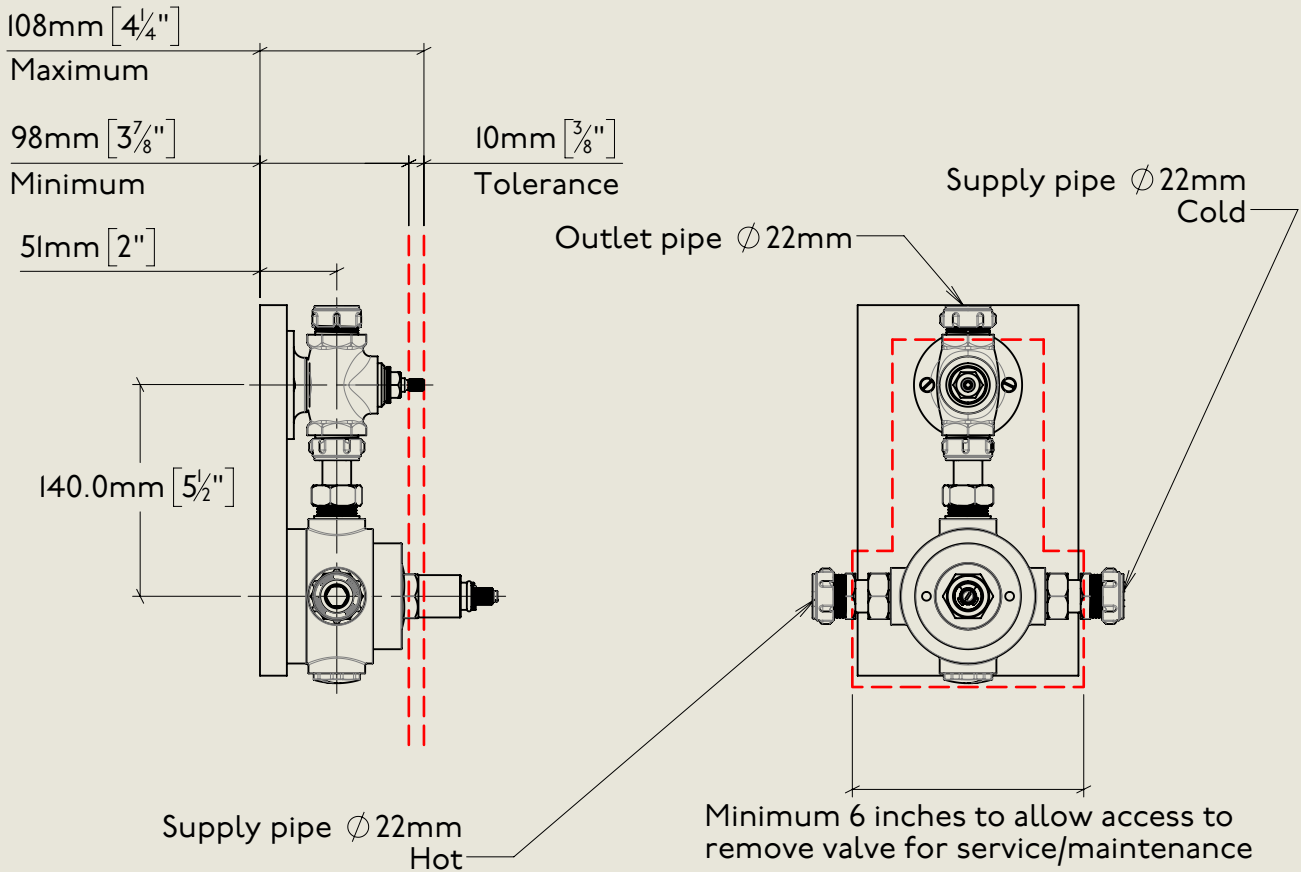

BY APPOINTMENT TO
HER MAJESTY QUEEN ELIZABETH II
MANUFACTURE OF KITCHEN & BATHROOM TAPS & MIXERS
BARBER WILSONS & CO. LTD
LONDON

LONDON

BARBER WILSONS & CO

EST. 1905