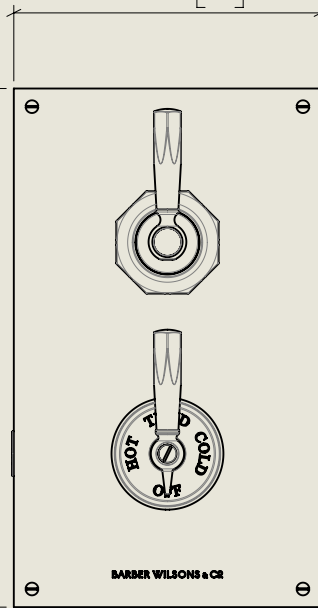

BY APPOINTMENT TO
HER MAJESTY QUEEN ELIZABETH II
MANUFACTURE OF KITCHEN & BATHROOM TAPS & MIXERS
BARBER WILSONS & CO. LTD
LONDON

LONDON **BARBER WILSONS & CO** EST. 1905

108mm [4 1/4"]

Maximum

98mm [3 7/8"]

Minimum

203mm [8"]

343mm [13 1/2"]

An additional extension is available to extend tolerance to 20mm

American adapters fitted as standard when purchased via BW&Co USA

MCLPS53CI

Mastercraft Lever PS53CI

Complete

BY APPOINTMENT TO
HER MAJESTY QUEEN ELIZABETH II
MANUFACTURE OF KITCHEN & BATHROOM TAPS & MIXERS
BARBER WILSONS & CO. LTD
LONDON

LONDON

BARBER WILSONS & CO

EST. 1905

Water pressure testing screw
(First fix only)

An additional extension is available to extend tolerance to 20mm

American adapters fitted as standard when purchased via BW&Co USA

MCLPS53CI

Mastercraft Lever PS53CI

First Fix

BY APPOINTMENT TO
HER MAJESTY QUEEN ELIZABETH II
MANUFACTURE OF KITCHEN & BATHROOM TAPS & MIXERS
BARBER WILSONS & CO. LTD
LONDON