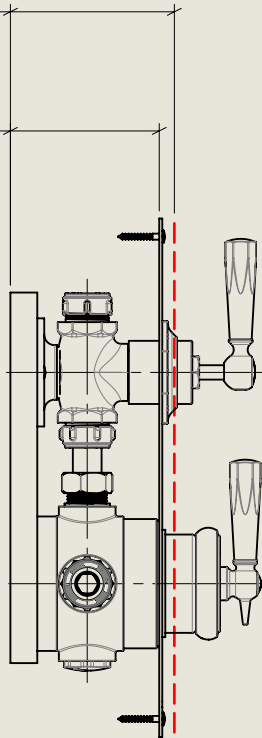

BY APPOINTMENT TO
HER MAJESTY QUEEN ELIZABETH II
MANUFACTURE OF KITCHEN & BATHROOM TAPS & MIXERS
BARBER WILSONS & CO. LTD
LONDON

LONDON **BARBER WILSONS & CO** EST. 1905

108mm [4 1/4"]

Maximum

98mm [3 7/8"]

Minimum

203mm [8"]

343mm [13 1/2"]

An additional extension is available to extend tolerance to 20mm

American adapters fitted as standard when purchased via BW&Co USA

MCLPS53CI

Mastercraft Lever PS53CI

Complete

An additional extension is available to extend tolerance to 20mm

American adapters fitted as standard when purchased via BW&Co USA

MCLPS53CI

Mastercraft Lever PS53CI

First Fix

BY APPOINTMENT TO
HER MAJESTY QUEEN ELIZABETH II
MANUFACTURE OF KITCHEN & BATHROOM TAPS & MIXERS
BARBER WILSONS & CO. LTD
LONDON

LONDON **BARBER WILSONS & CO** EST. 1905

An additional extension is available
to extend tolerance to 20mm

American adapters fitted as standard when
purchased via BW&Co USA

MCLPS53CI

Mastercraft Lever PS53CI