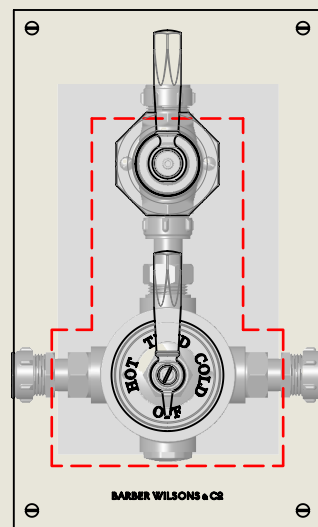

BY APPOINTMENT TO
HER MAJESTY QUEEN ELIZABETH II
MANUFACTURE OF KITCHEN & BATHROOM TAPS & MIXERS
BARBER WILSONS & CO. LTD
LONDON

LONDON **BARBER WILSONS & CO** EST. 1905

108mm [4 1/4"]

Maximum

98mm [3 7/8"]

Minimum

203mm [8"]

343mm [13 1/2"]

An additional extension is available to extend tolerance to 20mm

American adapters fitted as standard when purchased via BW&Co USA

MCLPS53CI

Mastercraft Lever PS53CI

Complete

BY APPOINTMENT TO
HER MAJESTY QUEEN ELIZABETH II
MANUFACTURE OF KITCHEN & BATHROOM TAPS & MIXERS
BARBER WILSONS & CO. LTD
LONDON

LONDON

BARBER WILSONS & CO

EST. 1905

Water pressure testing screw
(First fix only)

An additional extension is available to extend tolerance to 20mm

American adapters fitted as standard when purchased via BW&Co USA

MCLPS53CI

Mastercraft Lever PS53CI

First Fix

BY APPOINTMENT TO
HER MAJESTY QUEEN ELIZABETH II
MANUFACTURE OF KITCHEN & BATHROOM TAPS & MIXERS
BARBER WILSONS & CO. LTD
LONDON