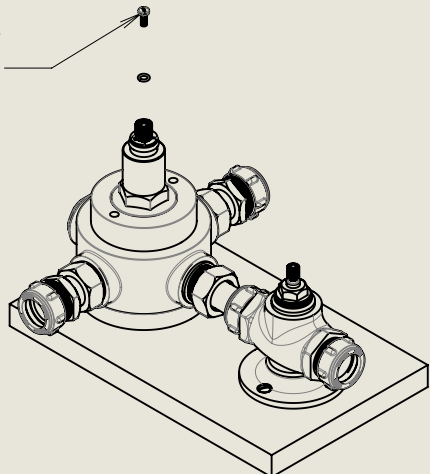

Minimum

203mm [8"]

343mm [13 1/2"]

An additional extension is available to extend tolerance to 20mm

American adapters fitted as standard when purchased via BW&Co USA

MCLPS53CI

Mastercraft Lever PS53CI

Complete

BY APPOINTMENT TO
HER MAJESTY QUEEN ELIZABETH II
MANUFACTURE OF KITCHEN & BATHROOM TAPS & MIXERS
BARBER WILSONS & CO. LTD
LONDON

LONDON

BARBER WILSONS & CO

EST. 1905

Water pressure testing screw
(First fix only)

An additional extension is available to extend tolerance to 20mm

American adapters fitted as standard when purchased via BW&Co USA

MCLPS53CI

Mastercraft Lever PS53CI

First Fix

BY APPOINTMENT TO
HER MAJESTY QUEEN ELIZABETH II
MANUFACTURE OF KITCHEN & BATHROOM TAPS & MIXERS
BARBER WILSONS & CO. LTD
LONDON

LONDON **BARBER WILSONS & CO** EST. 1905

An additional extension is available
to extend tolerance to 20mm

American adapters fitted as standard when
purchased via BW&Co USA

MCLPS53CI

Mastercraft Lever PS53CI