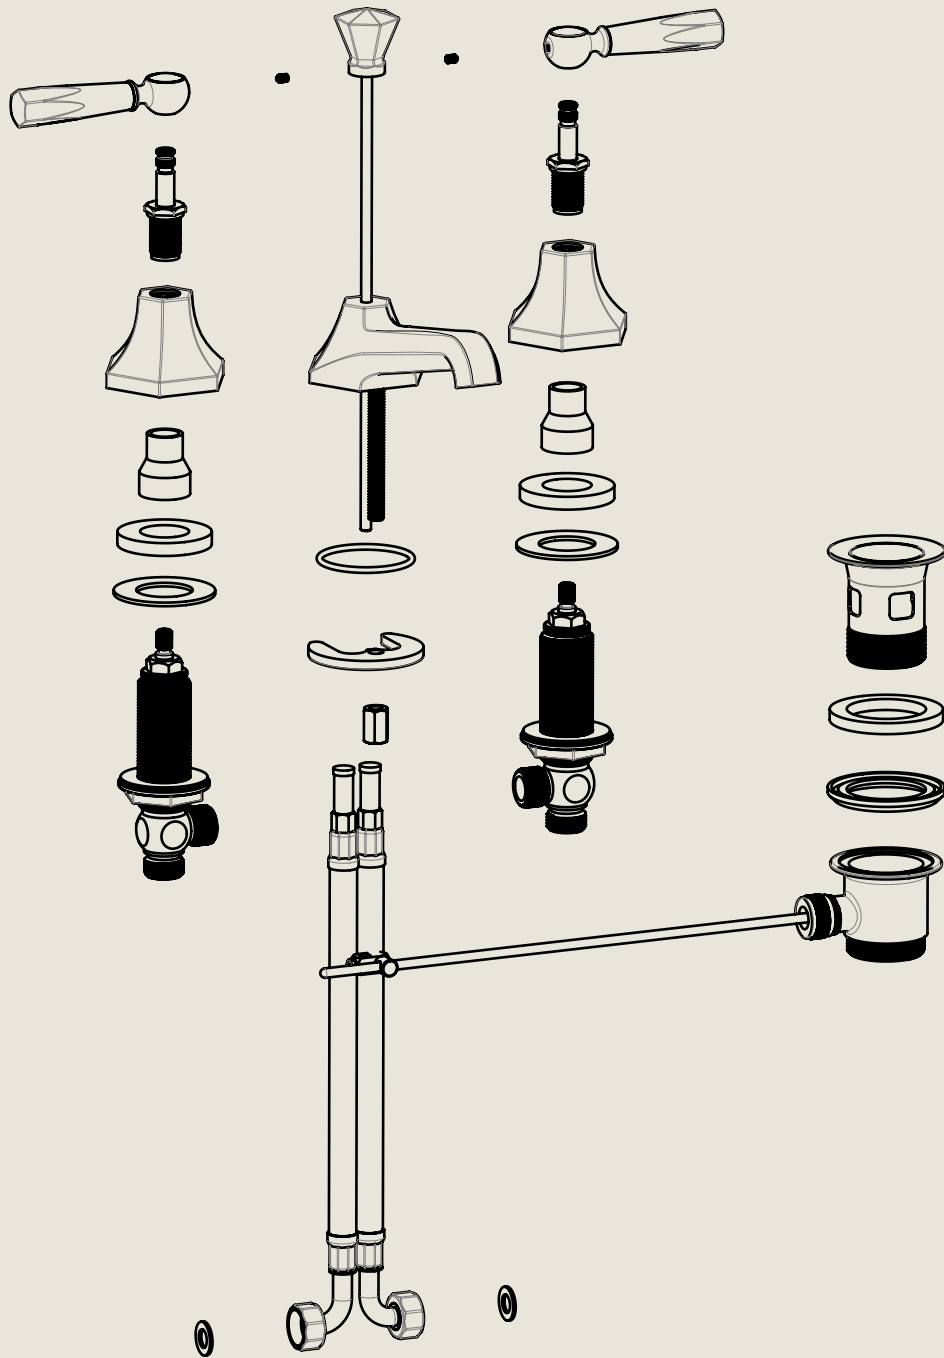

Model No.	Description	
MCL6455	Mastercraft Lever 6455 Three Hole Basin Mixer with Pop Up Waste	Complete

BY APPOINTMENT TO
HER MAJESTY QUEEN ELIZABETH II
MANUFACTURE OF KITCHEN & BATHROOM TAPS & MIXERS
BARBER WILSONS & CO. LTD
LONDON

LONDON **BARBER WILSONS & CO** EST. 1905

American adapters fitted as standard when purchased via BW&Co USA

Model No.	Description	
XXXX-XXXX	Three Hole Basin Mixer with Pop Up Waste	First Fix

BY APPOINTMENT TO
HER MAJESTY QUEEN ELIZABETH II
MANUFACTURE OF KITCHEN & BATHROOM TAPS & MIXERS
BARBER WILSONS & CO. LTD
LONDON

LONDON BARBER WILSONS & CO EST. 1905

American adapters fitted as standard when purchased via BW&Co USA

Model No.	Description	
MCL6455	Mastercraft Lever 6455 Three Hole Basin Mixer with Pop Up Waste	Second Fix

Model No.

MCL6455

Description

Mastercraft Lever 6455
Three Hole Basin Mixer with Pop Up Waste

Valve