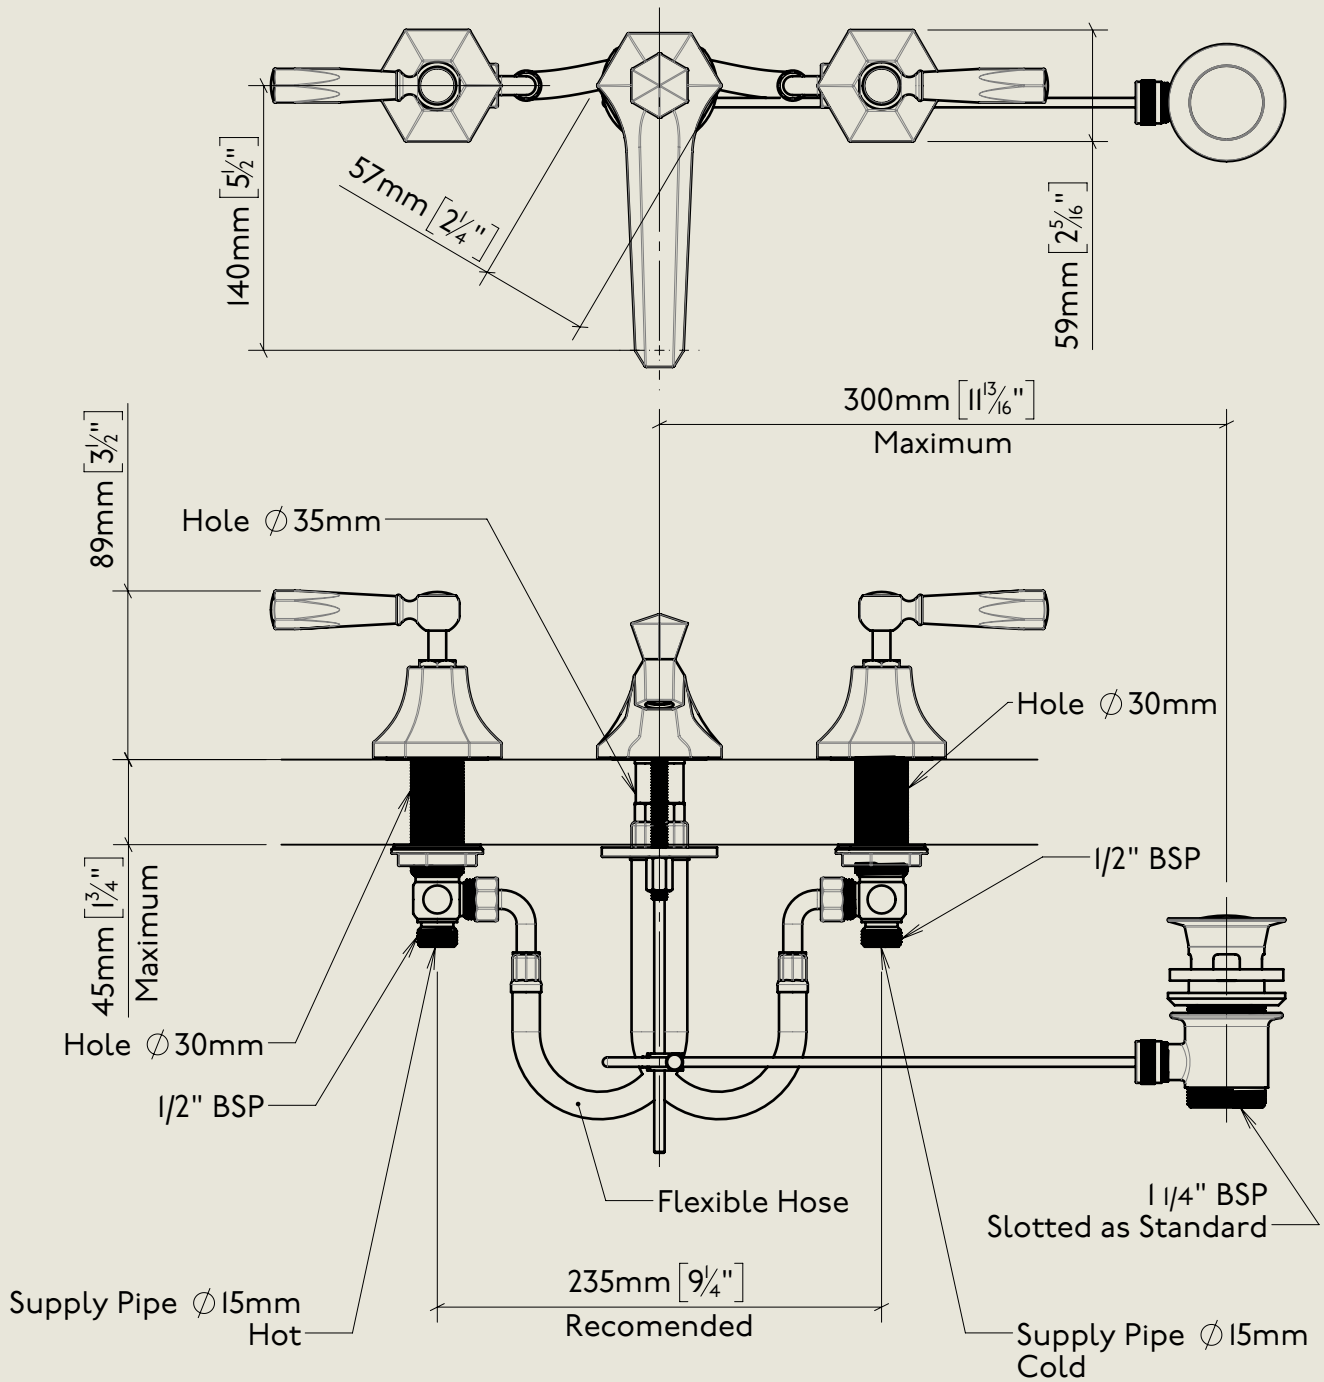

BY APPOINTMENT TO
HER MAJESTY QUEEN ELIZABETH II
MANUFACTURE OF KITCHEN & BATHROOM TAPS & MIXERS
BARBER WILSONS & CO. LTD
LONDON

LONDON

BARBER WILSONS & CO

EST. 1905

American adapters fitted as standard when purchased via BW&Co USA

Model No.	Description	
MCL6455	Mastercraft Lever 6455 Three Hole Basin Mixer with Pop Up Waste	Complete