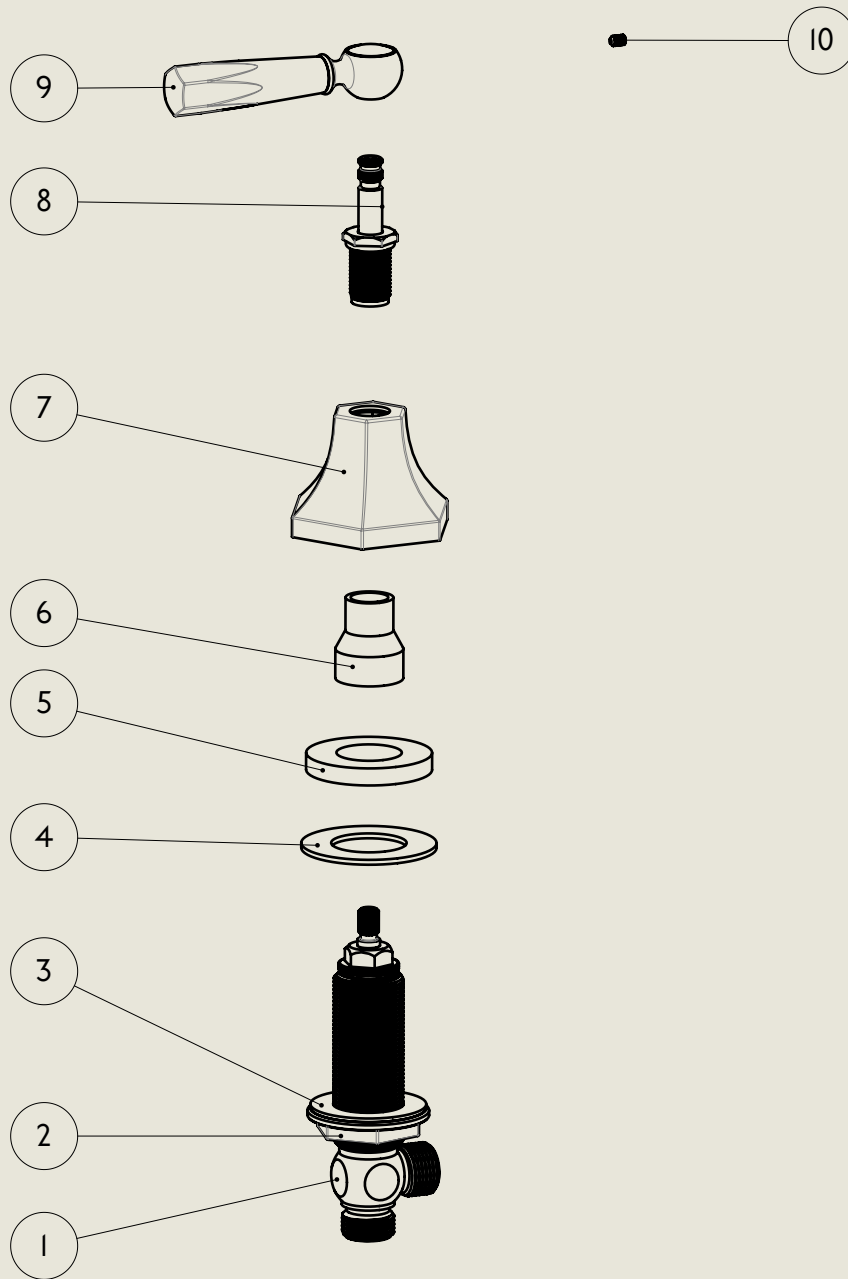

LONDON **BARBER WILSONS & CO** EST. 1905

American adapters fitted as standard when purchased via BW&Co USA

Model No.	Description	
XXXX-XXXX	Three Hole Basin Mixer with Pop Up Waste	First Fix

BY APPOINTMENT TO
HER MAJESTY QUEEN ELIZABETH II
MANUFACTURE OF KITCHEN & BATHROOM TAPS & MIXERS
BARBER WILSONS & CO. LTD
LONDON

LONDON BARBER WILSONS & CO EST. 1905

American adapters fitted as standard when purchased via BW&Co USA

Model No.	Description	
MCL6455	Mastercraft Lever 6455 Three Hole Basin Mixer with Pop Up Waste	Second Fix

BY APPOINTMENT TO
HER MAJESTY QUEEN ELIZABETH II
MANUFACTURE OF KITCHEN & BATHROOM TAPS & MIXERS
BARBER WILSONS & CO. LTD
LONDON

LONDON

BARBER WILSONS & CO

EST. 1905

American adapters fitted as standard when purchased via BW&Co USA

Model No.

MCL6455

Description

Mastercraft Lever 6455
Three Hole Basin Mixer with Pop Up Waste

Valve