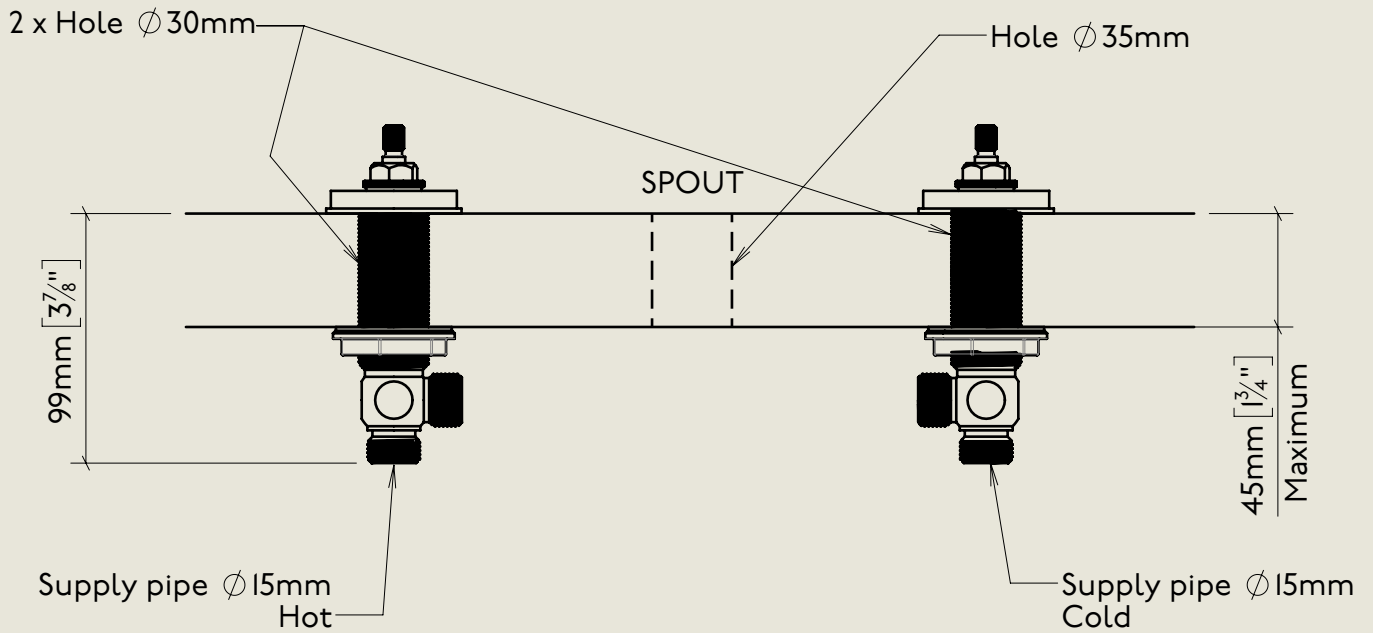

Model No.	Description	
MCL6455	Mastercraft Lever 6455 Three Hole Basin Mixer with Pop Up Waste	Complete

BY APPOINTMENT TO
HER MAJESTY QUEEN ELIZABETH II
MANUFACTURE OF KITCHEN & BATHROOM TAPS & MIXERS
BARBER WILSONS & CO. LTD
LONDON

LONDON **BARBER WILSONS & CO** EST. 1905

American adapters fitted as standard when purchased via BW&Co USA

Model No.	Description	
XXXX-XXXX	Three Hole Basin Mixer with Pop Up Waste	First Fix

BY APPOINTMENT TO
HER MAJESTY QUEEN ELIZABETH II
MANUFACTURE OF KITCHEN & BATHROOM TAPS & MIXERS
BARBER WILSONS & CO. LTD
LONDON

LONDON BARBER WILSONS & CO EST. 1905

American adapters fitted as standard when purchased via BW&Co USA

Model No.	Description	
MCL6455	Mastercraft Lever 6455 Three Hole Basin Mixer with Pop Up Waste	Second Fix

Model No.

MCL6455

Description

Mastercraft Lever 6455
Three Hole Basin Mixer with Pop Up Waste

Valve