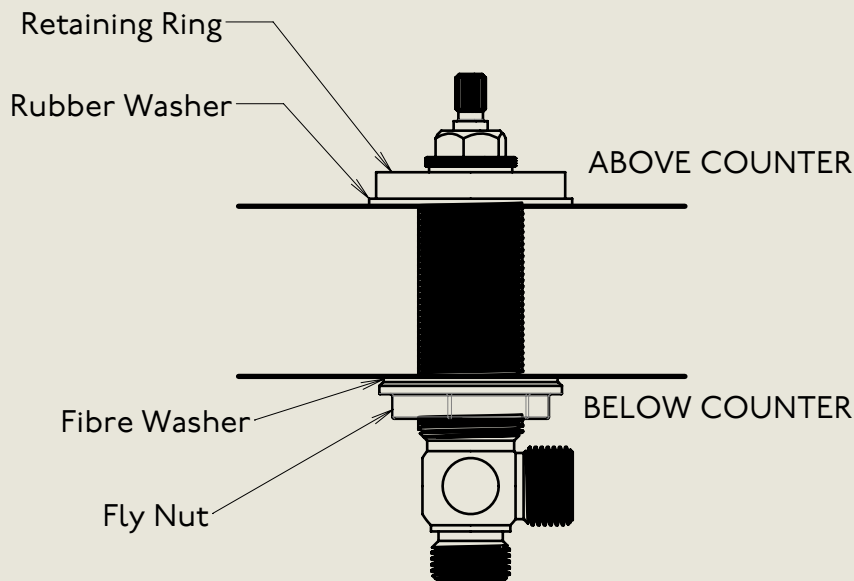

Model No.	Description	
MCL6455	Mastercraft Lever 6455 Three Hole Basin Mixer with Pop Up Waste	Complete

BY APPOINTMENT TO
HER MAJESTY QUEEN ELIZABETH II
MANUFACTURE OF KITCHEN & BATHROOM TAPS & MIXERS
BARBER WILSONS & CO. LTD
LONDON

LONDON **BARBER WILSONS & CO** EST. 1905

American adapters fitted as standard when purchased via BW&Co USA

Model No.	Description	
XXXX-XXXX	Three Hole Basin Mixer with Pop Up Waste	First Fix

BY APPOINTMENT TO
HER MAJESTY QUEEN ELIZABETH II
MANUFACTURE OF KITCHEN & BATHROOM TAPS & MIXERS
BARBER WILSONS & CO. LTD
LONDON

LONDON BARBER WILSONS & CO EST. 1905

American adapters fitted as standard when purchased via BW&Co USA

Model No.	Description	
MCL6455	Mastercraft Lever 6455 Three Hole Basin Mixer with Pop Up Waste	Second Fix

Model No.

MCL6455

Description

Mastercraft Lever 6455
Three Hole Basin Mixer with Pop Up Waste

Valve