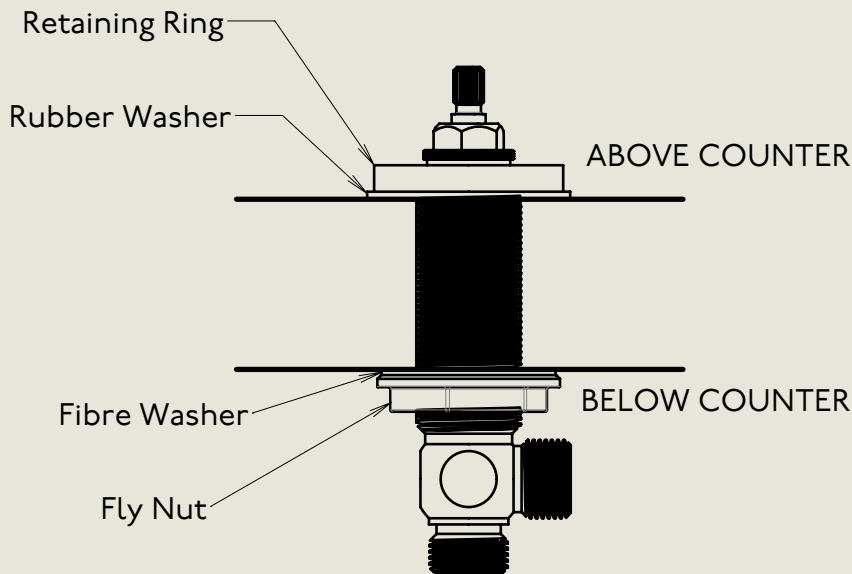

Model No.	Description	
MC6450	Mastercraft 6450 Three Hole Basin Mixer with Pop Up Waste	Complete

BY APPOINTMENT TO  
HER MAJESTY QUEEN ELIZABETH II  
MANUFACTURE OF KITCHEN & BATHROOM TAPS & MIXERS  
BARBER WILSONS & CO. LTD  
LONDON

LONDON

BARBER WILSONS & CO

EST. 1905

American adapters fitted as standard when purchased via BW&Co USA

Model No.	Description	
XXXX-XXXX	Three Hole Basin Mixer with Pop Up Waste	First Fix

BY APPOINTMENT TO  
HER MAJESTY QUEEN ELIZABETH II  
MANUFACTURE OF KITCHEN & BATHROOM TAPS & MIXERS  
BARBER WILSONS & CO. LTD  
LONDON

LONDON

BARBER WILSONS & CO

EST. 1905

American adapters fitted as standard when purchased via BW&Co USA

Model No.	Description	
MC6450	Mastercraft 6450 Three Hole Basin Mixer with Pop Up Waste	Second Fix

BY APPOINTMENT TO  
HER MAJESTY QUEEN ELIZABETH II  
MANUFACTURE OF KITCHEN & BATHROOM TAPS & MIXERS  
BARBER WILSONS & CO. LTD  
LONDON