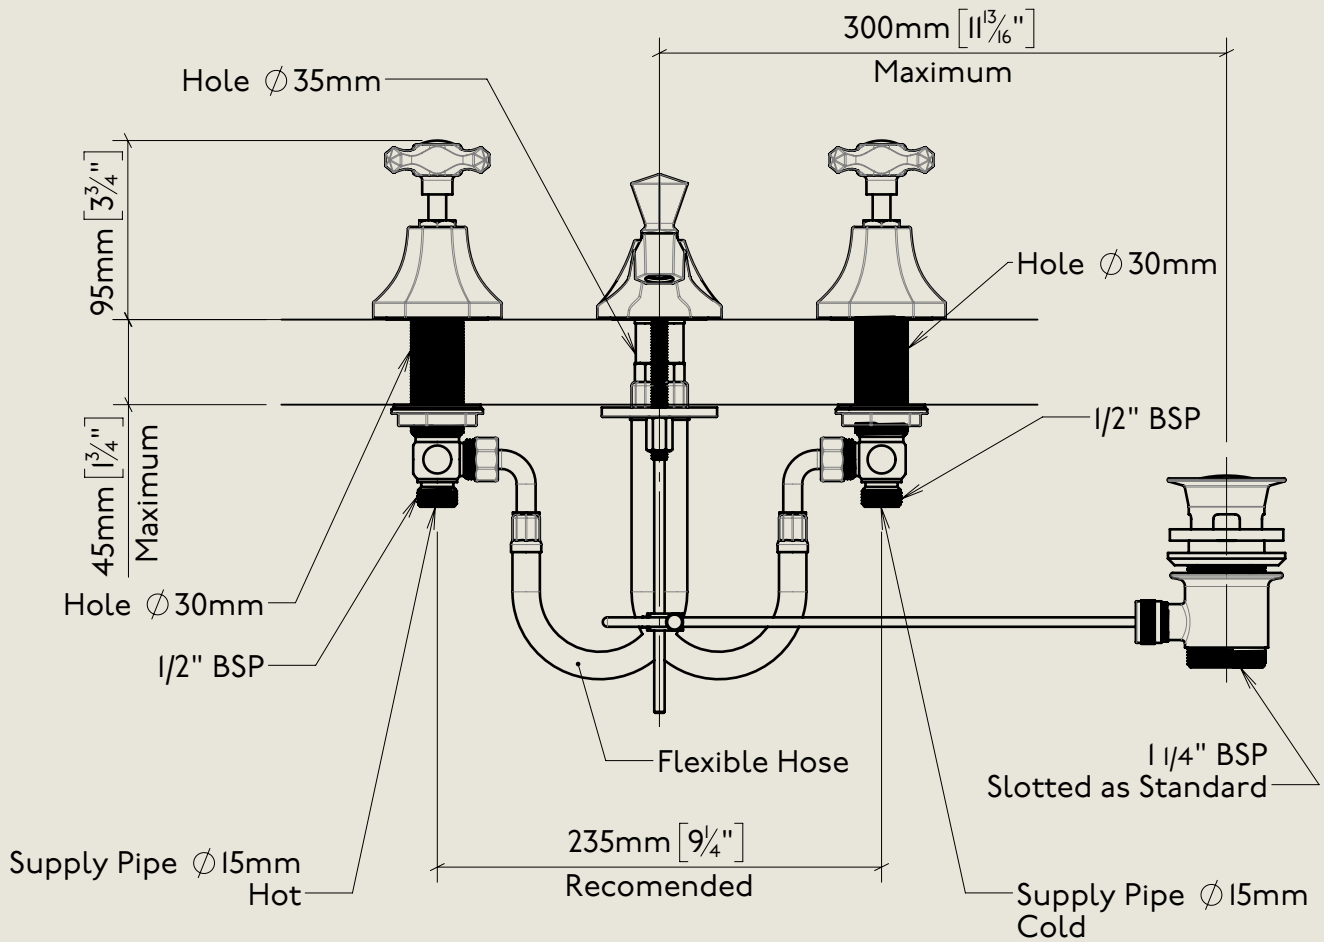

BY APPOINTMENT TO
HER MAJESTY QUEEN ELIZABETH II
MANUFACTURE OF KITCHEN & BATHROOM TAPS & MIXERS
BARBER WILSONS & CO. LTD
LONDON

LONDON

BARBER WILSONS & CO

EST. 1905

American adapters fitted as standard when purchased via BW&Co USA

Model No.	Description	
MC6450	Mastercraft 6450 Three Hole Basin Mixer with Pop Up Waste	Complete