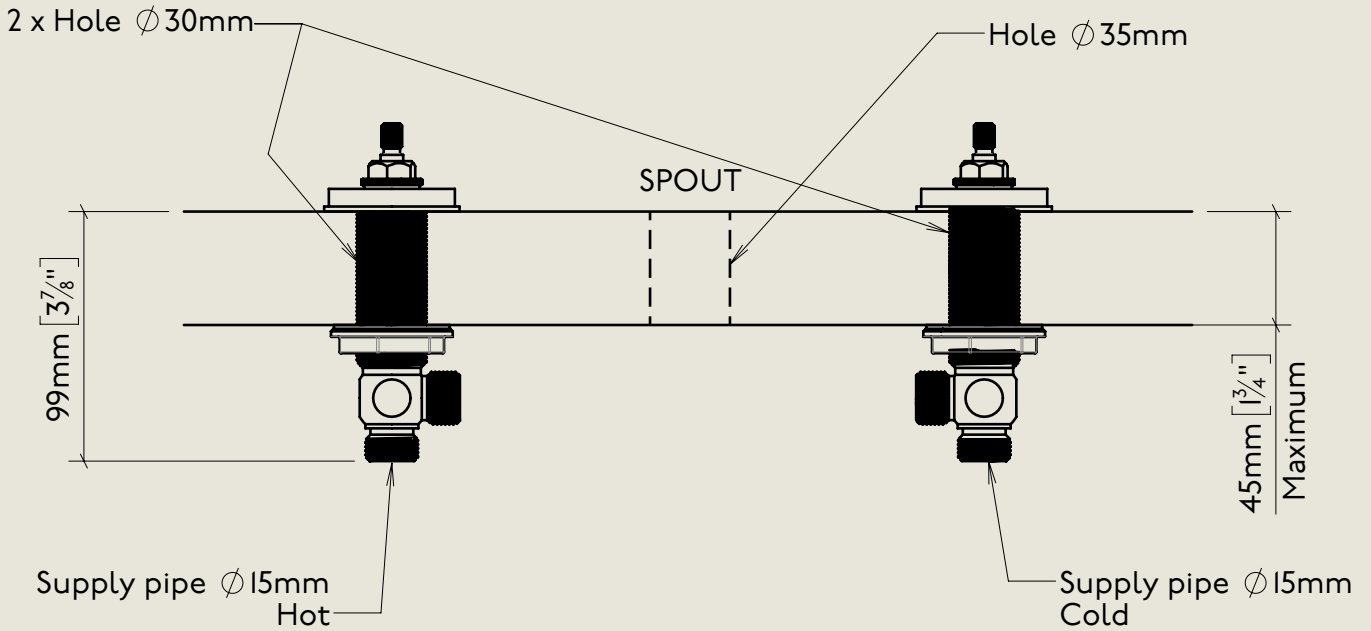

Model No.	Description	
MC6450	Mastercraft 6450 Three Hole Basin Mixer with Pop Up Waste	Complete

BY APPOINTMENT TO  
HER MAJESTY QUEEN ELIZABETH II  
MANUFACTURE OF KITCHEN & BATHROOM TAPS & MIXERS  
BARBER WILSONS & CO. LTD  
LONDON

LONDON

BARBER WILSONS & CO

EST. 1905

American adapters fitted as standard when purchased via BW&Co USA

Model No.	Description	
XXXX-XXXX	Three Hole Basin Mixer with Pop Up Waste	First Fix

BY APPOINTMENT TO  
HER MAJESTY QUEEN ELIZABETH II  
MANUFACTURE OF KITCHEN & BATHROOM TAPS & MIXERS  
BARBER WILSONS & CO. LTD  
LONDON

LONDON

BARBER WILSONS & CO

EST. 1905

American adapters fitted as standard when purchased via BW&Co USA

Model No.	Description	
MC6450	Mastercraft 6450 Three Hole Basin Mixer with Pop Up Waste	Second Fix

BY APPOINTMENT TO  
HER MAJESTY QUEEN ELIZABETH II  
MANUFACTURE OF KITCHEN & BATHROOM TAPS & MIXERS  
BARBER WILSONS & CO. LTD  
LONDON

LONDON

BARBER WILSONS & CO

EST. 1905

American adapters fitted as standard when purchased via BW&Co USA

Model No.

MC6450

Description

Mastercraft 6450  
Three Hole Basin Mixer with Pop Up Waste