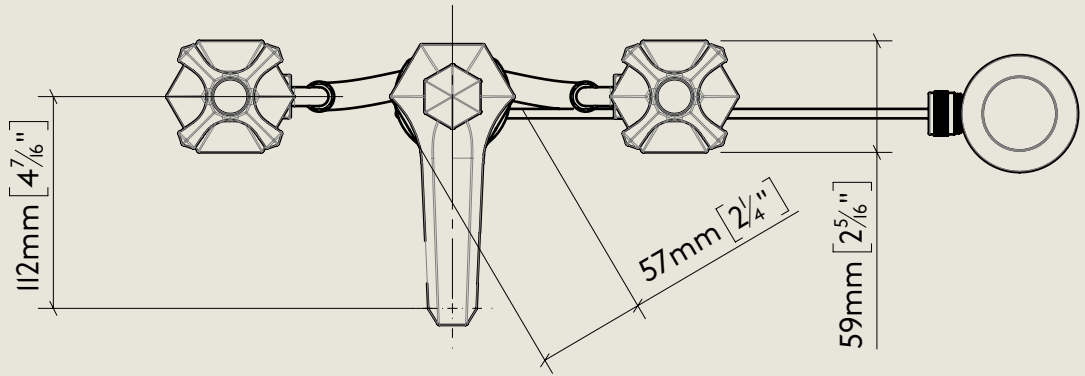

BY APPOINTMENT TO  
HER MAJESTY QUEEN ELIZABETH II  
MANUFACTURE OF KITCHEN & BATHROOM TAPS & MIXERS  
BARBER WILSONS & CO. LTD  
LONDON

LONDON

BARBER WILSONS & CO

EST. 1905

American adapters fitted as standard when purchased via BW&Co USA

Model No.	Description	
MC6450	Mastercraft 6450 Three Hole Basin Mixer with Pop Up Waste	Complete

BY APPOINTMENT TO  
HER MAJESTY QUEEN ELIZABETH II  
MANUFACTURE OF KITCHEN & BATHROOM TAPS & MIXERS  
BARBER WILSONS & CO. LTD  
LONDON

LONDON

BARBER WILSONS & CO

EST. 1905

American adapters fitted as standard when purchased via BW&Co USA

Model No.	Description	
XXXX-XXXX	Three Hole Basin Mixer with Pop Up Waste	First Fix

BY APPOINTMENT TO  
HER MAJESTY QUEEN ELIZABETH II  
MANUFACTURE OF KITCHEN & BATHROOM TAPS & MIXERS  
BARBER WILSONS & CO. LTD  
LONDON

LONDON

BARBER WILSONS & CO

EST. 1905

American adapters fitted as standard when purchased via BW&Co USA

Model No.	Description	
MC6450	Mastercraft 6450 Three Hole Basin Mixer with Pop Up Waste	Second Fix

BY APPOINTMENT TO  
HER MAJESTY QUEEN ELIZABETH II  
MANUFACTURE OF KITCHEN & BATHROOM TAPS & MIXERS  
BARBER WILSONS & CO. LTD  
LONDON