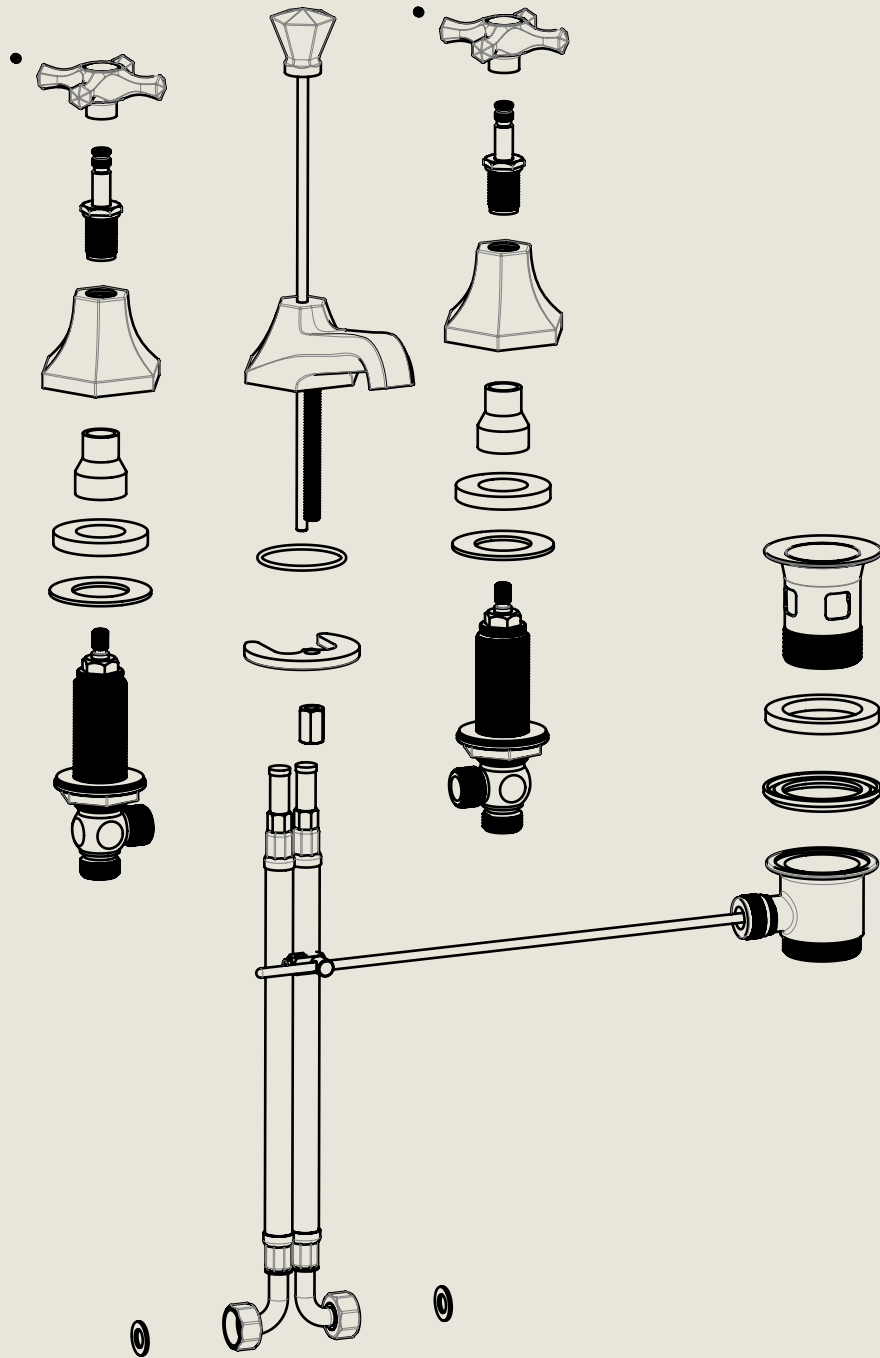

Model No.	Description	
MC6450	Mastercraft 6450 Three Hole Basin Mixer with Pop Up Waste	Complete

BY APPOINTMENT TO  
HER MAJESTY QUEEN ELIZABETH II  
MANUFACTURE OF KITCHEN & BATHROOM TAPS & MIXERS  
BARBER WILSONS & CO. LTD  
LONDON

LONDON

BARBER WILSONS & CO

EST. 1905

American adapters fitted as standard when purchased via BW&Co USA

Model No.	Description	
XXXX-XXXX	Three Hole Basin Mixer with Pop Up Waste	First Fix

BY APPOINTMENT TO  
HER MAJESTY QUEEN ELIZABETH II  
MANUFACTURE OF KITCHEN & BATHROOM TAPS & MIXERS  
BARBER WILSONS & CO. LTD  
LONDON

LONDON

BARBER WILSONS & CO

EST. 1905

American adapters fitted as standard when purchased via BW&Co USA

Model No.	Description	
MC6450	Mastercraft 6450 Three Hole Basin Mixer with Pop Up Waste	Second Fix

BY APPOINTMENT TO  
HER MAJESTY QUEEN ELIZABETH II  
MANUFACTURE OF KITCHEN & BATHROOM TAPS & MIXERS  
BARBER WILSONS & CO. LTD  
LONDON

LONDON

BARBER WILSONS & CO

EST. 1905

American adapters fitted as standard when purchased via BW&Co USA

Model No.

MC6450

Description

Mastercraft 6450  
Three Hole Basin Mixer with Pop Up Waste