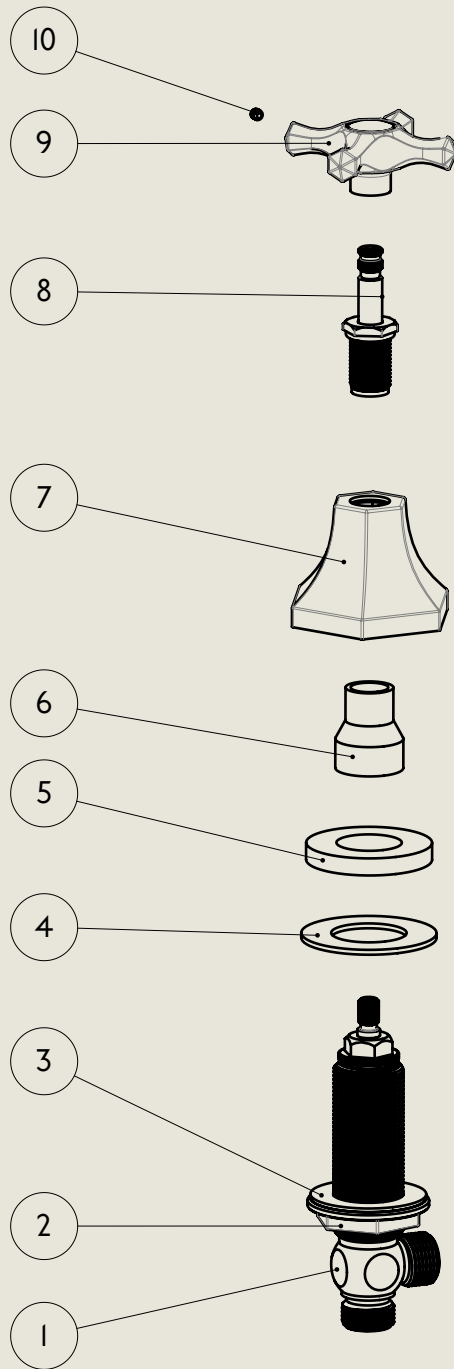

LONDON

BARBER WILSONS & CO

EST. 1905

American adapters fitted as standard when purchased via BW&Co USA

Model No.	Description	
XXXX-XXXX	Three Hole Basin Mixer with Pop Up Waste	First Fix

BY APPOINTMENT TO  
HER MAJESTY QUEEN ELIZABETH II  
MANUFACTURE OF KITCHEN & BATHROOM TAPS & MIXERS  
BARBER WILSONS & CO. LTD  
LONDON

LONDON

BARBER WILSONS & CO

EST. 1905

American adapters fitted as standard when purchased via BW&Co USA

Model No.	Description	
MC6450	Mastercraft 6450 Three Hole Basin Mixer with Pop Up Waste	Second Fix

BY APPOINTMENT TO  
HER MAJESTY QUEEN ELIZABETH II  
MANUFACTURE OF KITCHEN & BATHROOM TAPS & MIXERS  
BARBER WILSONS & CO. LTD  
LONDON

LONDON

BARBER WILSONS & CO

EST. 1905

American adapters fitted as standard when purchased via BW&Co USA

Model No.

MC6450

Description

Mastercraft 6450  
Three Hole Basin Mixer with Pop Up Waste

Valve