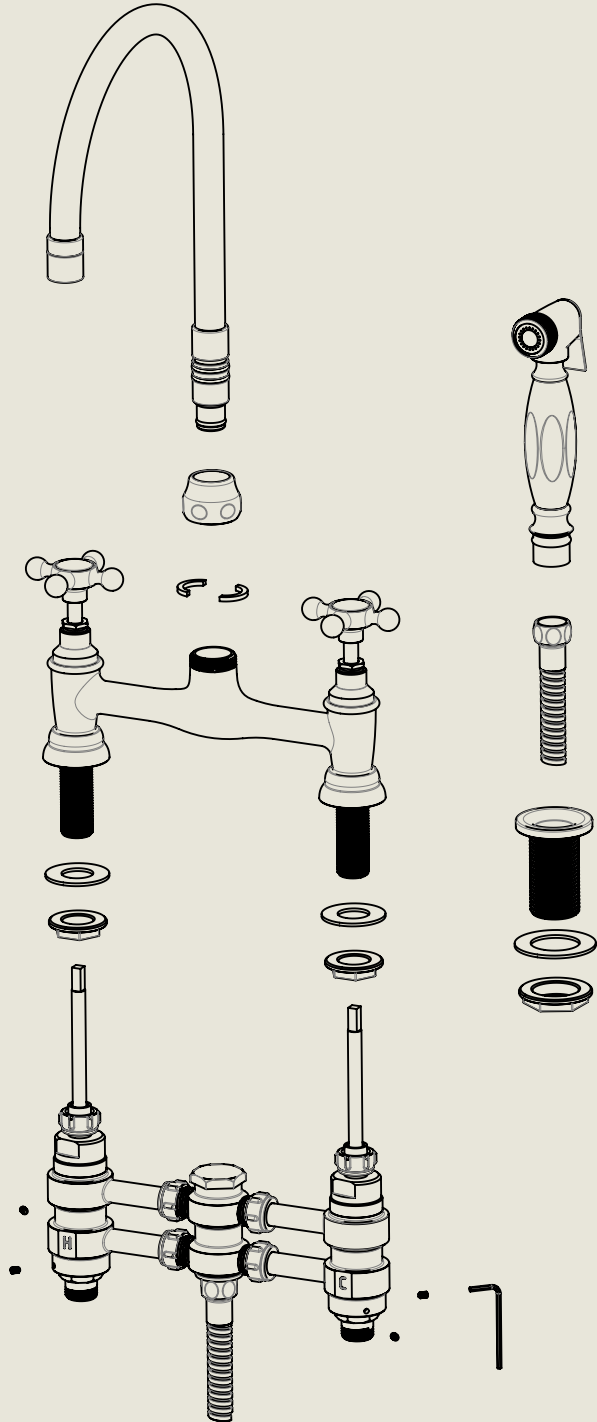

BY APPOINTMENT TO
HER MAJESTY QUEEN ELIZABETH II
MANUFACTURE OF KITCHEN & BATHROOM TAPS & MIXERS
BARBER WILSONS & CO. LTD
LONDON

LONDON

BARBER WILSONS & CO

EST. 1905

American adapters fitted as standard when purchased via BW&Co USA

Model No.	Description	
RI030-1890-MU	Regent 1030, 1890's Style, Mushroom Union	Complete

BY APPOINTMENT TO
HER MAJESTY QUEEN ELIZABETH II
MANUFACTURE OF KITCHEN & BATHROOM TAPS & MIXERS
BARBER WILSONS & CO. LTD
LONDON

LONDON BARBER WILSONS & CO EST. 1905

American adapters fitted as standard when purchased via BW&Co USA

Model No.	Description	Fitting
RI030-1890-MU	Regent 1030, 1890's Style, Mushroom Union	Fitting

BY APPOINTMENT TO
HER MAJESTY QUEEN ELIZABETH II
MANUFACTURE OF KITCHEN & BATHROOM TAPS & MIXERS
BARBER WILSONS & CO. LTD
LONDON

LONDON BARBER WILSONS & CO EST. 1905

American adapters fitted as standard when purchased via BW&Co USA

Model No. RI030-1890-MU	Description Regent 1030, 1890's Style, Mushroom Union	ISO
----------------------------	--	-----