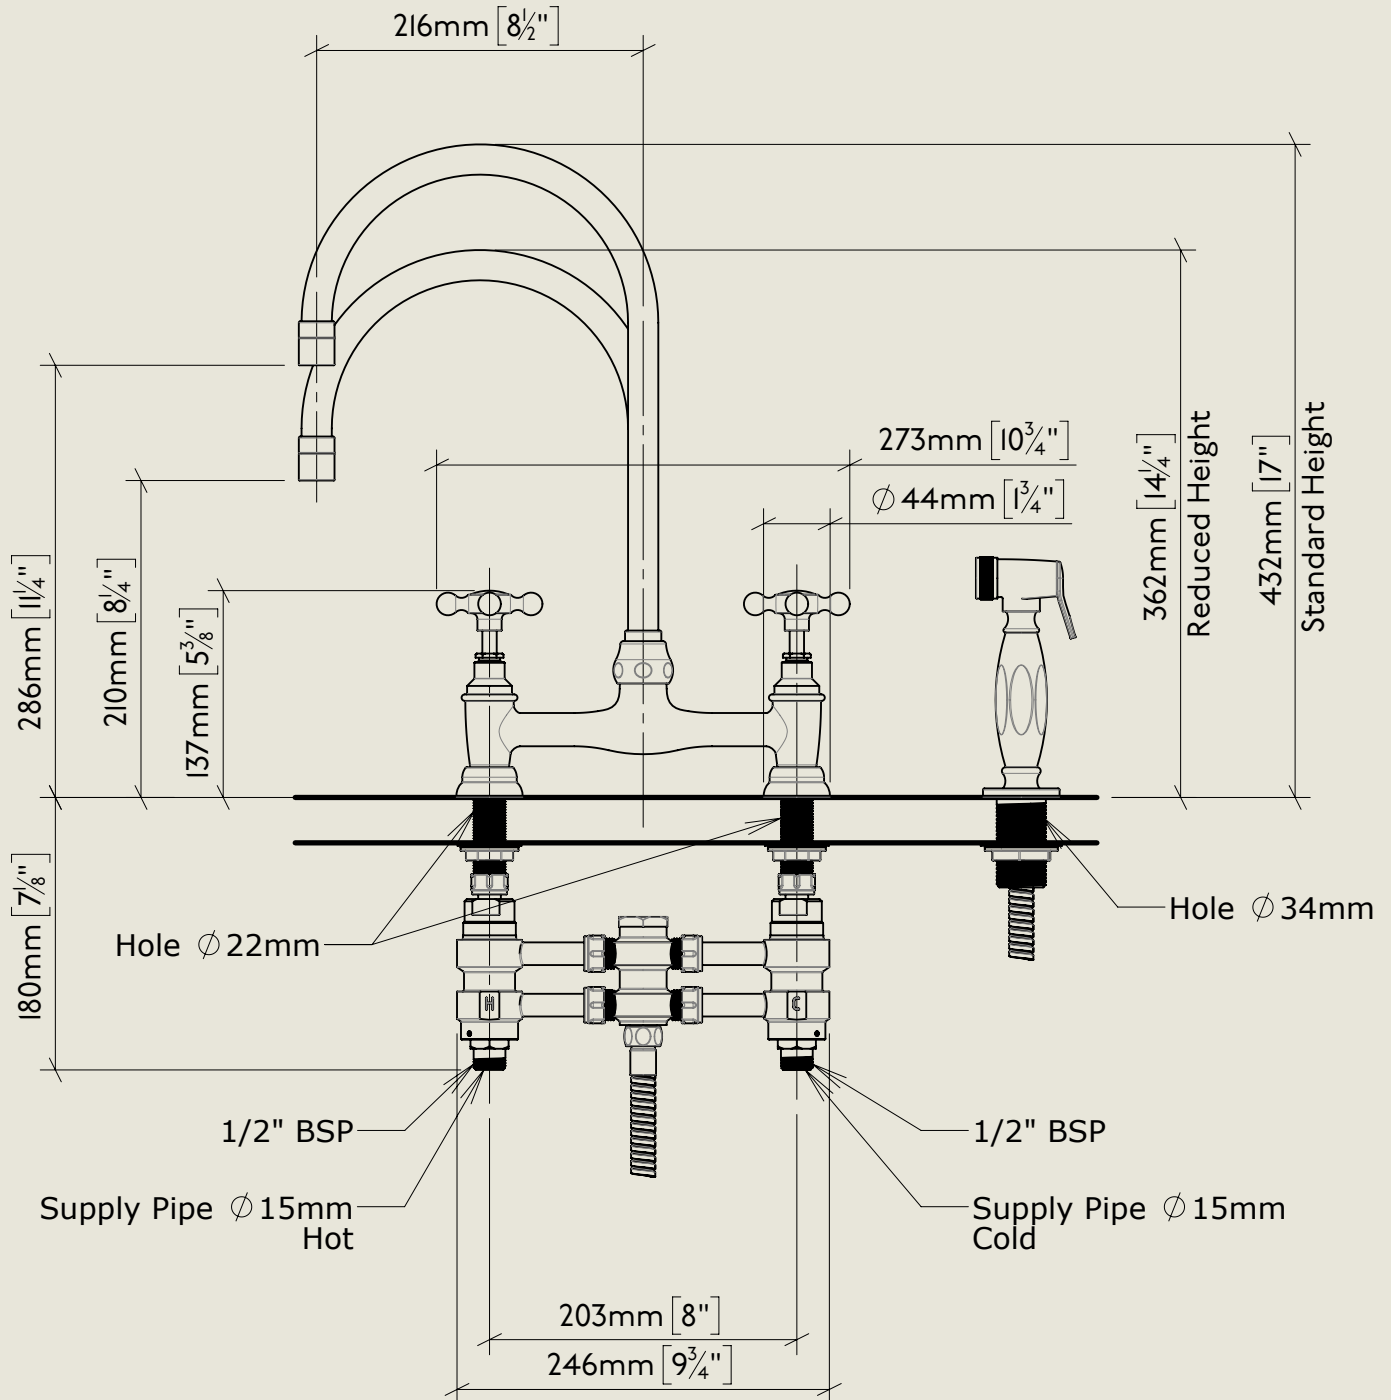

BY APPOINTMENT TO
HER MAJESTY QUEEN ELIZABETH II
MANUFACTURE OF KITCHEN & BATHROOM TAPS & MIXERS
BARBER WILSONS & CO. LTD
LONDON

LONDON

BARBER WILSONS & CO

EST. 1905

American adapters fitted as standard when purchased via BW&Co USA

Model No.	Description	
RI030-1890-MU	Regent 1030, 1890's Style, Mushroom Union	Complete

BY APPOINTMENT TO
HER MAJESTY QUEEN ELIZABETH II
MANUFACTURE OF KITCHEN & BATHROOM TAPS & MIXERS
BARBER WILSONS & CO. LTD
LONDON

LONDON BARBER WILSONS & CO EST. 1905

American adapters fitted as standard when purchased via BW&Co USA

Model No.	Description	Fitting
RI030-1890-MU	Regent 1030, 1890's Style, Mushroom Union	Fitting

BY APPOINTMENT TO
HER MAJESTY QUEEN ELIZABETH II
MANUFACTURE OF KITCHEN & BATHROOM TAPS & MIXERS
BARBER WILSONS & CO. LTD
LONDON

LONDON BARBER WILSONS & CO EST. 1905

American adapters fitted as standard when purchased via BW&Co USA

Model No. RI030-1890-MU	Description Regent 1030, 1890's Style, Mushroom Union	ISO
----------------------------	--	-----