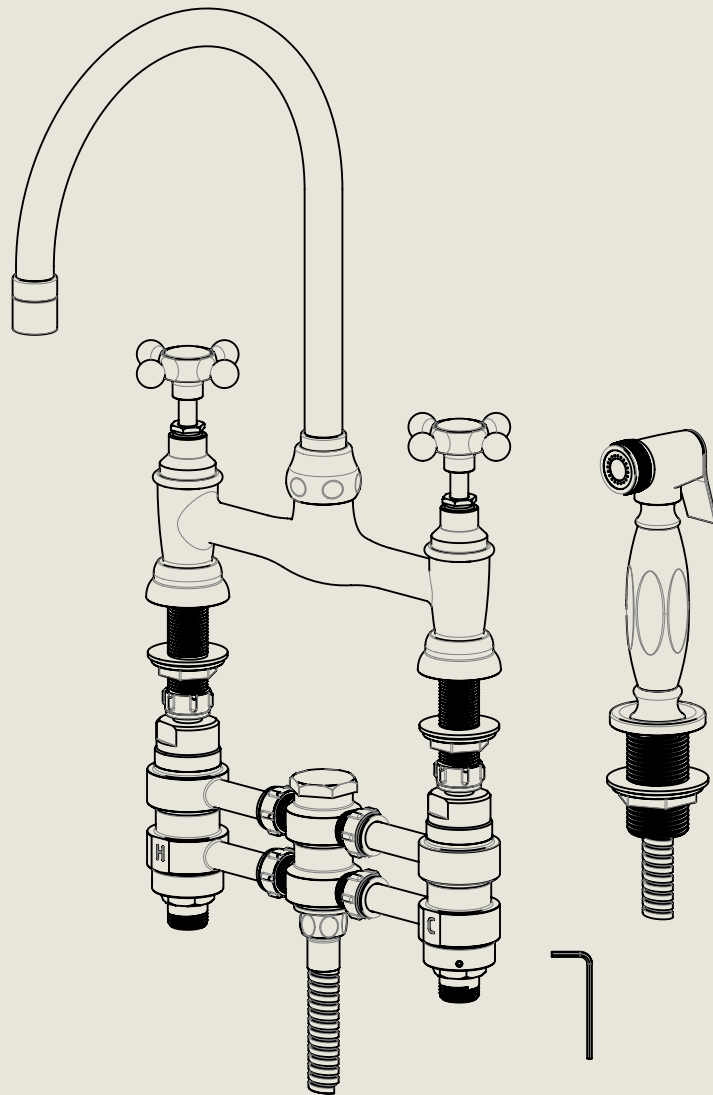

Model No.	Description	
RI030-1890-MU	Regent 1030, 1890's Style, Mushroom Union	Complete

BY APPOINTMENT TO
HER MAJESTY QUEEN ELIZABETH II
MANUFACTURE OF KITCHEN & BATHROOM TAPS & MIXERS
BARBER WILSONS & CO. LTD
LONDON

LONDON BARBER WILSONS & CO EST. 1905

American adapters fitted as standard when purchased via BW&Co USA

Model No.	Description	Fitting
RI030-1890-MU	Regent 1030, 1890's Style, Mushroom Union	Fitting

BY APPOINTMENT TO
HER MAJESTY QUEEN ELIZABETH II
MANUFACTURE OF KITCHEN & BATHROOM TAPS & MIXERS
BARBER WILSONS & CO. LTD
LONDON

LONDON BARBER WILSONS & CO EST. 1905

American adapters fitted as standard when purchased via BW&Co USA

Model No. RI030-1890-MU	Description Regent 1030, 1890's Style, Mushroom Union	ISO
----------------------------	--	-----