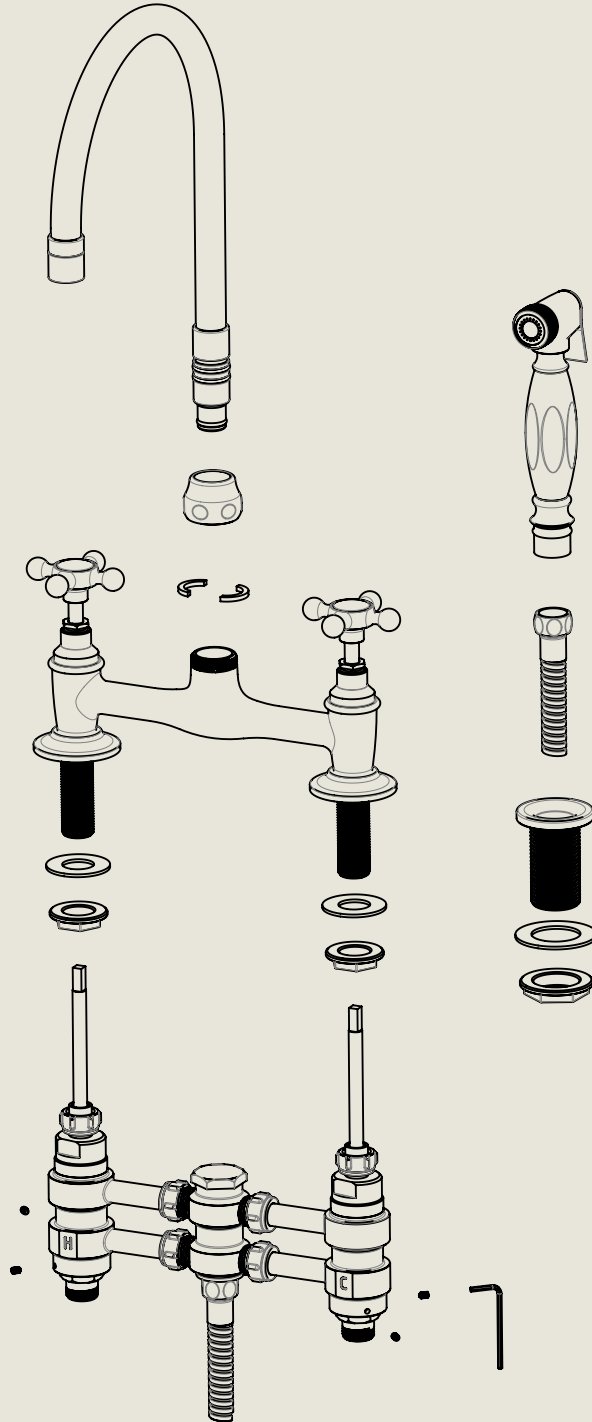

BY APPOINTMENT TO
HER MAJESTY QUEEN ELIZABETH II
MANUFACTURE OF KITCHEN & BATHROOM TAPS & MIXERS
BARBER WILSONS & CO. LTD
LONDON

LONDON **BARBER WILSONS & CO** EST. 1905

American adapters fitted as standard when purchased via BW&Co USA

Model No.	Description	
R1030-I890-FL	Regent 1030, 1890's Style, Flange Union	Complete

BY APPOINTMENT TO
HER MAJESTY QUEEN ELIZABETH II
MANUFACTURE OF KITCHEN & BATHROOM TAPS & MIXERS
BARBER WILSONS & CO. LTD
LONDON

LONDON BARBER WILSONS & CO EST. 1905

American adapters fitted as standard when purchased via BW&Co USA

Model No.	Description	
R1030-1890-FL	Regent 1030, 1890's Style, Flange Union	Fitting

BY APPOINTMENT TO
HER MAJESTY QUEEN ELIZABETH II
MANUFACTURE OF KITCHEN & BATHROOM TAPS & MIXERS
BARBER WILSONS & CO. LTD
LONDON

LONDON BARBER WILSONS & CO EST. 1905

American adapters fitted as standard when purchased via BW&Co USA

Model No. R1030-1890-FL	Description Regent 1030, 1890's Style, Flange Union	ISO
----------------------------	--	-----