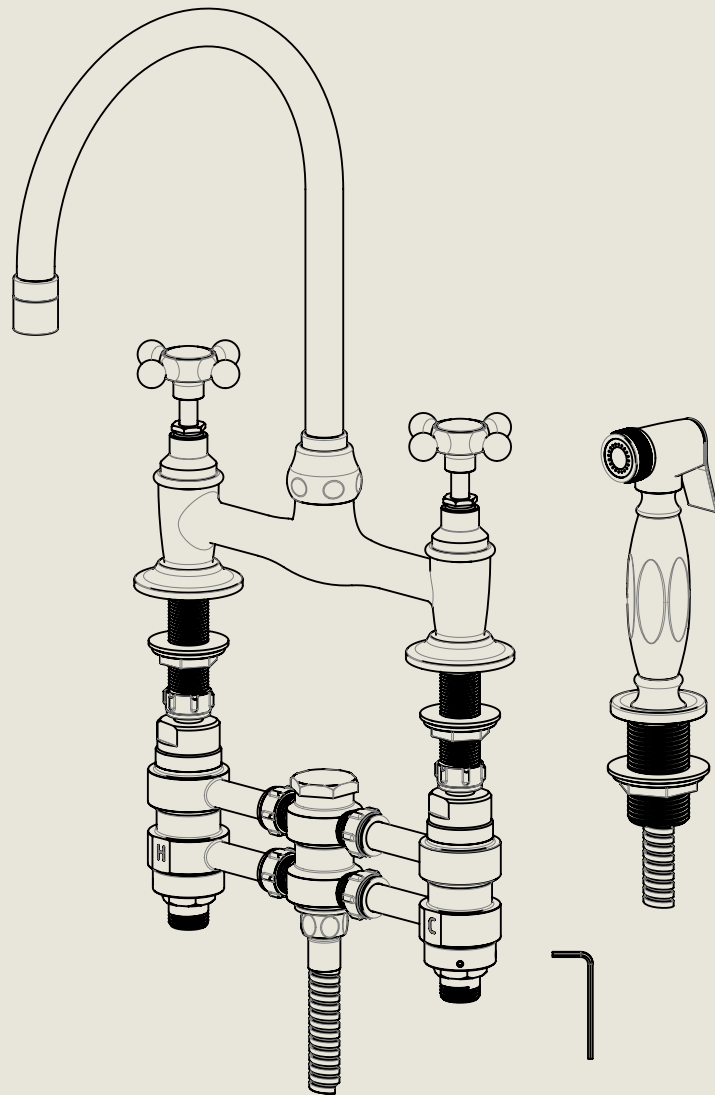

Model No.	Description	
R1030-I890-FL	Regent 1030, 1890's Style, Flange Union	Complete

BY APPOINTMENT TO
HER MAJESTY QUEEN ELIZABETH II
MANUFACTURE OF KITCHEN & BATHROOM TAPS & MIXERS
BARBER WILSONS & CO. LTD
LONDON

LONDON BARBER WILSONS & CO EST. 1905

American adapters fitted as standard when purchased via BW&Co USA

Model No.	Description	
R1030-1890-FL	Regent 1030, 1890's Style, Flange Union	Fitting

BY APPOINTMENT TO
HER MAJESTY QUEEN ELIZABETH II
MANUFACTURE OF KITCHEN & BATHROOM TAPS & MIXERS
BARBER WILSONS & CO. LTD
LONDON

LONDON BARBER WILSONS & CO EST. 1905

American adapters fitted as standard when purchased via BW&Co USA

Model No. R1030-1890-FL	Description Regent 1030, 1890's Style, Flange Union	ISO
----------------------------	--	-----