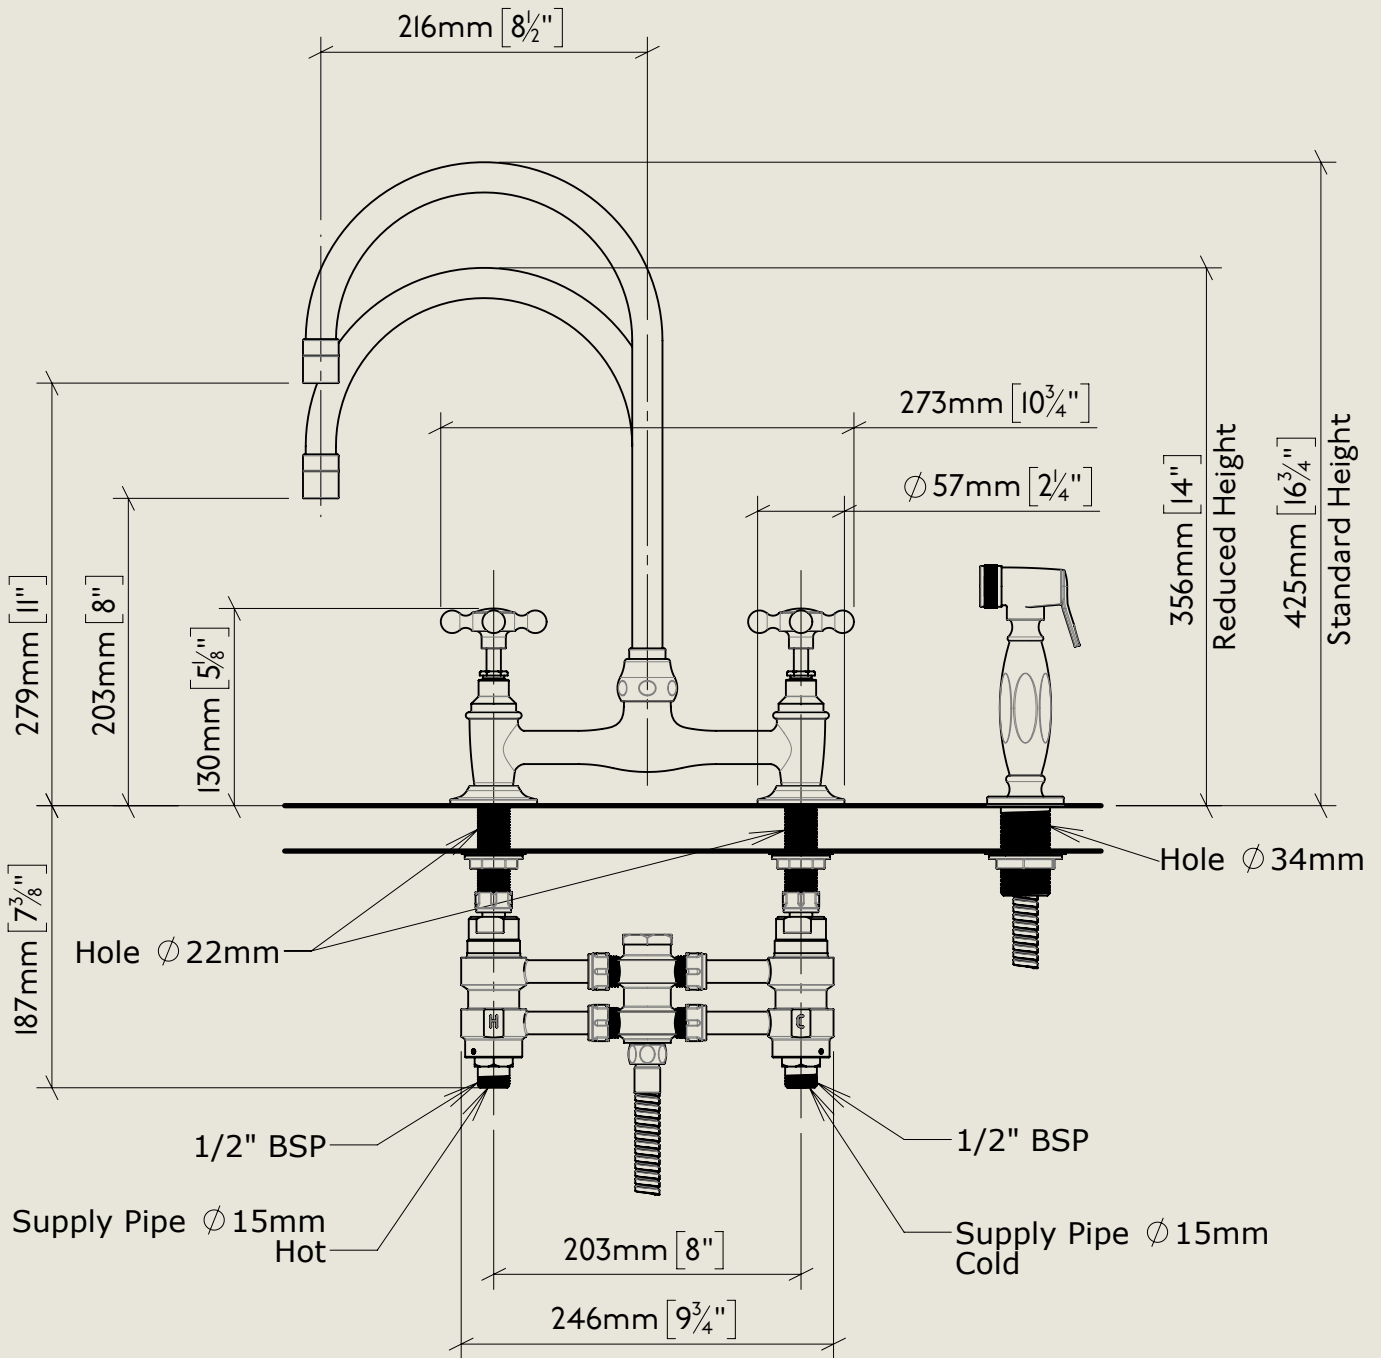

BY APPOINTMENT TO
HER MAJESTY QUEEN ELIZABETH II
MANUFACTURE OF KITCHEN & BATHROOM TAPS & MIXERS
BARBER WILSONS & CO. LTD
LONDON

LONDON **BARBER WILSONS & CO** EST. 1905

American adapters fitted as standard when purchased via BW&Co USA

Model No.	Description	
R1030-I890-FL	Regent 1030, 1890's Style, Flange Union	Complete

BY APPOINTMENT TO
HER MAJESTY QUEEN ELIZABETH II
MANUFACTURE OF KITCHEN & BATHROOM TAPS & MIXERS
BARBER WILSONS & CO. LTD
LONDON

LONDON BARBER WILSONS & CO EST. 1905

American adapters fitted as standard when purchased via BW&Co USA

Model No.	Description	
R1030-1890-FL	Regent 1030, 1890's Style, Flange Union	Fitting

BY APPOINTMENT TO
HER MAJESTY QUEEN ELIZABETH II
MANUFACTURE OF KITCHEN & BATHROOM TAPS & MIXERS
BARBER WILSONS & CO. LTD
LONDON

LONDON BARBER WILSONS & CO EST. 1905

American adapters fitted as standard when purchased via BW&Co USA

Model No. R1030-1890-FL	Description Regent 1030, 1890's Style, Flange Union	ISO
----------------------------	--	-----